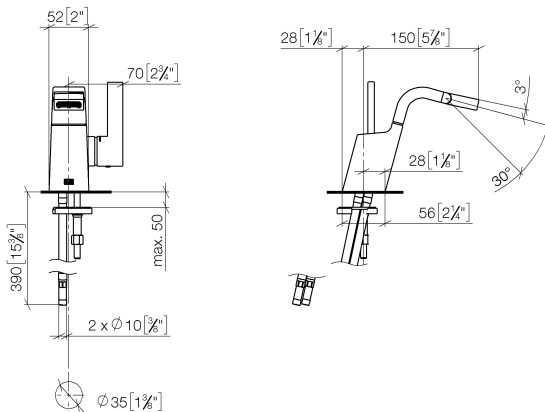

Bidet - CL.1

Single-lever bidet mixer without pop-up waste - polished chrome

Article number: 33 600 705-00

- 145 mm projection
- 30° pivotable spout
- rectangular, air-enriched flow
- height of mixer 190 mm
- height up to aerator 113 mm
- hole diameter 35 mm
- 2x screw-in M 8 x 1 pressure hose, leak-tested
- max. flow 6 l/min
- WRAS: 1804014
- Fittings group as per DIN 4109: 2

polished chrome

Discontinued articles/items available to order until 31.12.9999

Dimensional drawing

mm [inches]

Luxury Bathroom Solutions

Bidet - CL.1

Single-lever bidet mixer without pop-up waste - polished chrome

Article number: 33 600 705-00

All details in mm / inch = mm x 0.0394

Flow rate chart

Bidet - CL.1

Single-lever bidet mixer without pop-up waste - polished chrome

Article number: 33 600 705-00

Other finish variants

platinum matt
33 600 705-06

Dark Platinum matt
33 600 705-99

Other finishes on request (x-tra Service)

Spare parts list

No.	Item Number	Name	Quantity used
1	90 11 70 004 00-00	spout	1
2	90 15 05 042 00 90	cartridge	1
3	09 31 11 152 90	pin	1
4	09 14 10 137 90	seal	1
5	09 24 04 294 90	sleeve	1
6	09 14 10 063 90	seal	1
7	09 28 30 029-00	cover	1
8	09 20 67 010-00	handle	1
9	09 31 11 030 90	pin	1
10	09 31 20 109 90	plug	1
11	04 30 04 100 00 90	hose	2
12	09 23 01 034 90	flow reducer	1
13	04 31 20 039 10 90	plug	1
14	09 31 11 012 90	pin	1
15	04 30 11 038 75 90	fixing set	1