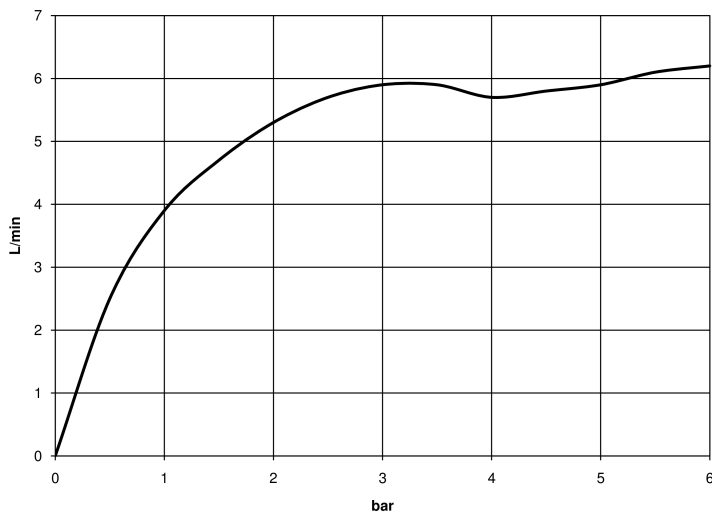

Bidet - CL.1

Single-lever bidet mixer without pop-up waste - polished chrome

Article number: 33 600 705-00

- 145 mm projection
- 30° pivotable spout
- rectangular, air-enriched flow
- height of mixer 190 mm
- height up to aerator 113 mm
- hole diameter 35 mm
- 2x screw-in M 8 x 1 pressure hose, leak-tested
- max. flow 6 l/min
- WRAS: 1804014
- Fittings group as per DIN 4109: 2

polished chrome

Discontinued articles/items available to order until 31.12.9999

Dimensional drawing

mm [inches]

Luxury Bathroom Solutions

Bidet - CL.1

Single-lever bidet mixer without pop-up waste - polished chrome

Article number: 33 600 705-00

All details in mm / inch = mm x 0.0394

Flow rate chart

Bidet - CL.1

Single-lever bidet mixer without pop-up waste - polished chrome

Article number: 33 600 705-00

Other finish variants