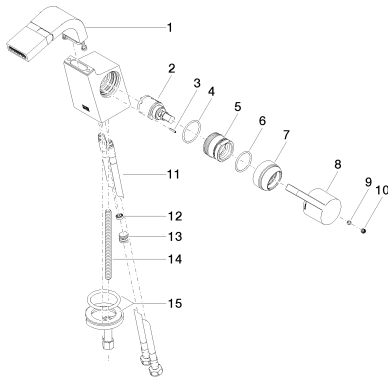

Bidet - CL.1

Single-lever bidet mixer without pop-up waste - polished chrome

Article number: 33 600 705-00

- 145 mm projection
- 30° pivotable spout
- rectangular, air-enriched flow
- height of mixer 190 mm
- height up to aerator 113 mm
- hole diameter 35 mm
- 2x screw-in M 8 x 1 pressure hose, leak-tested
- max. flow 6 l/min
- WRAS: 1804014
- Fittings group as per DIN 4109: 2

polished chrome

Discontinued articles/items available to order until 31.12.9999

Dimensional drawing

mm [inches]

Luxury Bathroom Solutions

Bidet - CL.1

Single-lever bidet mixer without pop-up waste - polished chrome

Article number: 33 600 705-00

All details in mm / inch = mm x 0.0394

Flow rate chart

Bidet - CL.1

Single-lever bidet mixer without pop-up waste - polished chrome

Article number: 33 600 705-00

Other finish variants

platinum matt
33 600 705-06

Dark Platinum matt
33 600 705-99

Other finishes on request (x-tra Service)

Spare parts list

No.	Item Number	Name	Quantity used
1	90 11 70 004 00-00	spout	1
2	90 15 05 042 00 90	cartridge	1
3	09 31 11 152 90	pin	1
4	09 14 10 137 90	seal	1
5	09 24 04 294 90	sleeve	1
6	09 14 10 063 90	seal	1
7	09 28 30 029-00	cover	1
8	09 20 67 010-00	handle	1
9	09 31 11 030 90	pin	1
10	09 31 20 109 90	plug	1
11	04 30 04 100 00 90	hose	2
12	09 23 01 034 90	flow reducer	1
13	04 31 20 039 10 90	plug	1
14	09 31 11 012 90	pin	1
15	04 30 11 038 75 90	fixing set	1