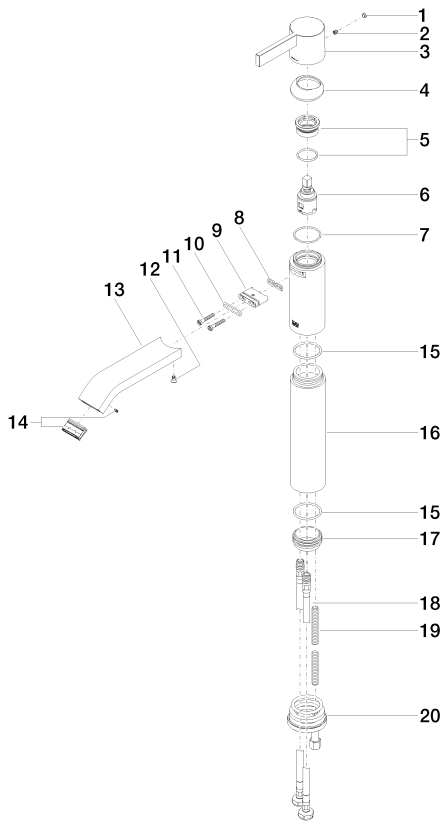

Washbasin - IMO

Single-lever basin mixer with raised base without pop-up waste - polished chrome

Article number: 33 537 670-00

- 165 mm projection
- fixed spout
- rectangular, air-enriched flow
- height of mixer 358 mm
- height up to aerator 247 mm
- hole diameter 35 mm
- 2x screw-in M 10 x 1 pressure hose, leak-tested
- max. flow 7 l/min
- lead-free
- Fittings group as per DIN 4109: 1
- for use on counter-top bowls

polished chrome

Discontinued articles/items available to order until 31.12.9999

Washbasin - IMO

Single-lever basin mixer with raised base without pop-up waste - polished chrome

Article number: 33 537 670-00

Dimensional drawing

All details in mm / inch = mm x 0.0394

Flow rate chart

Luxury Bathroom Solutions

Washbasin - IMO

Single-lever basin mixer with raised base without pop-up waste - polished chrome

Article number: 33 537 670-00

Article number: 33 537 670-00

Spare parts list

No.	Item Number	Name	Quantity used
1	90 31 20 087 00-00	plug	1
2	09 31 11 030 90	pin	1
3	09 20 67 003-00	handle	1
4	09 28 30 019-00	cover	1
5	90 23 10 066 00 90	nut	1
6	90 15 05 042 00 90	cartridge	1
7	09 14 10 102 90	seal	1
8	09 14 03 131 90	seal	1
9	09 11 03 061 90	connection	1
10	09 14 10 053 90	seal	1
11	09 30 30 084 90	screw	2
12	09 30 30 116 90	screw	1
13	09 28 22 240-00	spout	1
14	90 29 03 045 00 90	aerator	1
15	09 14 10 119 90	seal	1
16	09 28 22 244 20-00	pipe	1
17	09 28 10 109-07	ring	1
18	04 30 04 105 00 90	hose	2
19	09 31 11 095 90	pin	1
20	04 30 11 085 88 90	fixing set	1