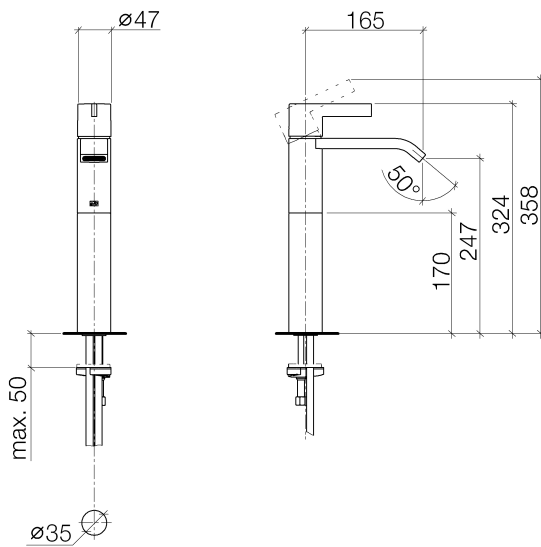

Washbasin - IMO

Single-lever basin mixer with raised base without pop-up waste - polished chrome

Article number: 33 537 670-00

- 165 mm projection
- fixed spout
- rectangular, air-enriched flow
- height of mixer 358 mm
- height up to aerator 247 mm
- hole diameter 35 mm
- 2x screw-in M 10 x 1 pressure hose, leak-tested
- max. flow 7 l/min
- lead-free
- Fittings group as per DIN 4109: 1
- for use on counter-top bowls

polished chrome

Discontinued articles/items available to order until 31.12.9999

Washbasin - IMO

Single-lever basin mixer with raised base without pop-up waste - polished chrome

Article number: 33 537 670-00

Dimensional drawing

All details in mm / inch = mm x 0.0394

Flow rate chart

Luxury Bathroom Solutions

Washbasin - IMO

Single-lever basin mixer with raised base without pop-up waste - polished chrome

Article number: 33 537 670-00

Article number: 33 537 670-00

Spare parts list

No.	Item Number	Name	Quantity used
1	90 31 20 087 00-00	plug	1
2	09 31 11 030 90	pin	1
3	09 20 67 003-00	handle	1
4	09 28 30 019-00	cover	1
5	90 23 10 066 00 90	nut	1
6	90 15 05 042 00 90	cartridge	1
7	09 14 10 102 90	seal	1
8	09 14 03 131 90	seal	1
9	09 11 03 061 90	connection	1
10	09 14 10 053 90	seal	1
11	09 30 30 084 90	screw	2
12	09 30 30 116 90	screw	1
13	09 28 22 240-00	spout	1
14	90 29 03 045 00 90	aerator	1
15	09 14 10 119 90	seal	1
16	09 28 22 244 20-00	pipe	1
17	09 28 10 109-07	ring	1
18	04 30 04 105 00 90	hose	2
19	09 31 11 095 90	pin	1
20	04 30 11 085 88 90	fixing set	1