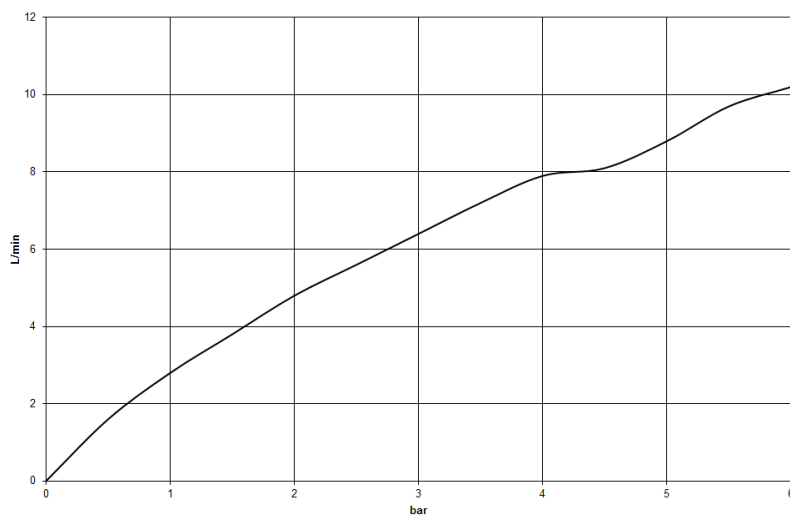

Washbasin - IMO

Single-lever basin mixer with raised base without pop-up waste - polished chrome

Article number: 33 537 670-00

- 165 mm projection
- fixed spout
- rectangular, air-enriched flow
- height of mixer 358 mm
- height up to aerator 247 mm
- hole diameter 35 mm
- 2x screw-in M 10 x 1 pressure hose, leak-tested
- max. flow 7 l/min
- lead-free
- Fittings group as per DIN 4109: 1
- for use on counter-top bowls

polished chrome

Discontinued articles/items available to order until 31.12.9999

Washbasin - IMO

Single-lever basin mixer with raised base without pop-up waste - polished chrome

Article number: 33 537 670-00

Dimensional drawing

All details in mm / inch = mm x 0.0394

Flow rate chart

Luxury Bathroom Solutions

Washbasin - IMO

Single-lever basin mixer with raised base without pop-up waste - polished chrome

Article number: 33 537 670-00