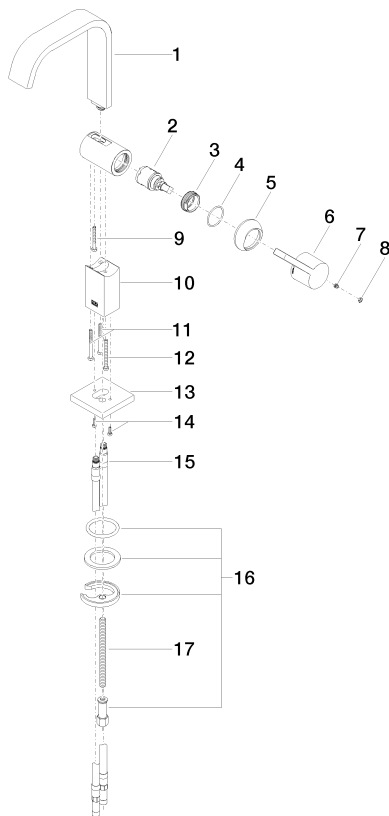

Washbasin - IMO

Single-lever basin mixer with high spout without pop-up waste - polished chrome

Article number: 33 526 670-00

- 150 mm projection
- fixed spout
- rectangular, air-enriched flow
- height of mixer 265 mm
- height up to aerator 212 mm
- hole diameter 35 mm
- rosette 60 x 60 mm
- 2x screw-in M 8 x 1 pressure hose, leak-tested
- max. flow 5.7 l/min
- lead-free
- WRAS: 1705021
- Fittings group as per DIN 4109: 1

Dimensional drawing

All details in mm / inch = mm x 0.0394

Flow rate chart

Luxury Bathroom Solutions

Washbasin - IMO

Single-lever basin mixer with high spout without pop-up waste - polished chrome

Article number: 33 526 670-00

Other finish variants

platinum matt

33 526 670-06

Other finishes on request (x-tra Service)

Spare parts list

No.	Item Number	Name	Quantity used
1	90 28 22 266 00-00	spout	1
2	90 15 05 042 00 90	cartridge	1
3	09 24 04 266 90	nut	1
4	09 14 10 120 90	seal	1
5	09 28 30 019-00	cover	1
6	09 20 67 010-00	handle	1
7	09 31 11 030 90	pin	1
8	90 31 20 087 00-00	plug	1
9	09 30 30 097 90	screw	1
10	09 19 67 001-00	casing	1
11	09 30 30 086 90	screw	2
12	09 30 30 092 90	screw	1
13	09 27 67 013-00	rosette	1
14	09 30 30 167 90	screw	2
15	04 30 04 098 00 90	hose	2
16	04 30 11 038 75 90	fixing set	1
17	09 31 11 012 90	pin	1