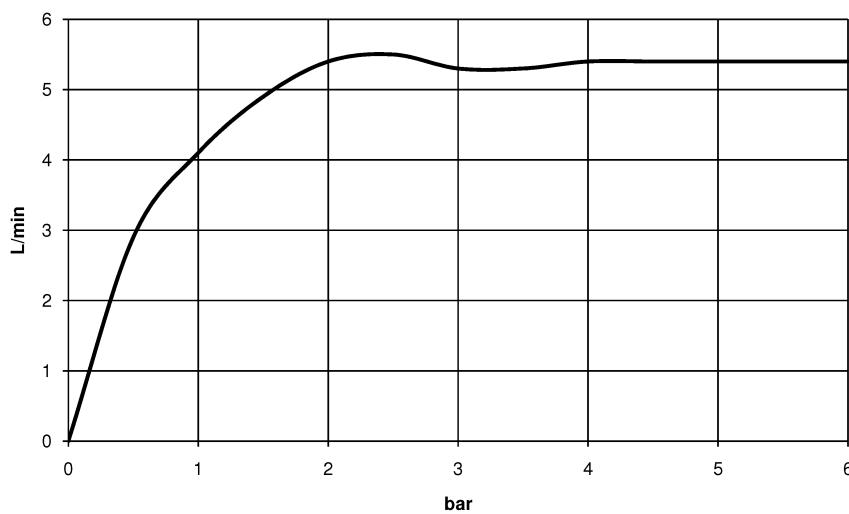

Washbasin - IMO

Single-lever basin mixer with high spout without pop-up waste - polished chrome

Article number: 33 526 670-00

- 150 mm projection
- fixed spout
- rectangular, air-enriched flow
- height of mixer 265 mm
- height up to aerator 212 mm
- hole diameter 35 mm
- rosette 60 x 60 mm
- 2x screw-in M 8 x 1 pressure hose, leak-tested
- max. flow 5.7 l/min
- lead-free
- WRAS: 1705021
- Fittings group as per DIN 4109: 1

polished chrome

Discontinued articles/items available to order until 31.12.9999

Luxury Bathroom Solutions

Washbasin - IMO

Single-lever basin mixer with high spout without pop-up waste - polished chrome

Article number: 33 526 670-00

Dimensional drawing

All details in mm / inch = mm x 0.0394

Flow rate chart

Luxury Bathroom Solutions

Washbasin - IMO

Single-lever basin mixer with high spout without pop-up waste - polished chrome

Article number: 33 526 670-00