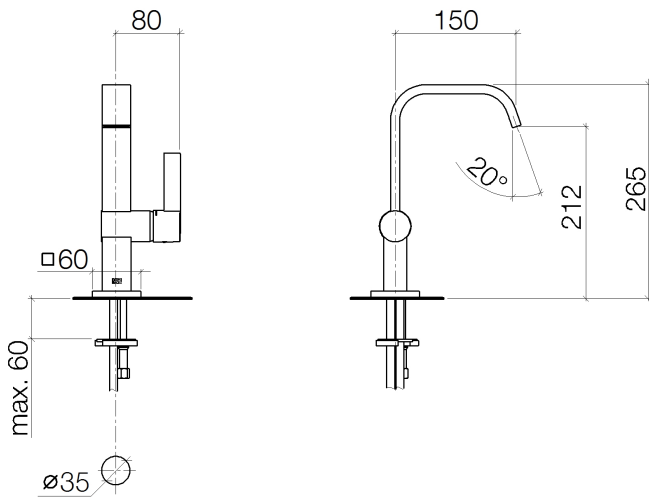

Washbasin - IMO

Single-lever basin mixer with high spout without pop-up waste - polished chrome

Article number: 33 526 670-00

- 150 mm projection
- fixed spout
- rectangular, air-enriched flow
- height of mixer 265 mm
- height up to aerator 212 mm
- hole diameter 35 mm
- rosette 60 x 60 mm
- 2x screw-in M 8 x 1 pressure hose, leak-tested
- max. flow 5.7 l/min
- lead-free
- WRAS: 1705021
- Fittings group as per DIN 4109: 1

polished chrome

Discontinued articles/items available to order until 31.12.9999

Luxury Bathroom Solutions

Washbasin - IMO

Single-lever basin mixer with high spout without pop-up waste - polished chrome

Article number: 33 526 670-00

Dimensional drawing

All details in mm / inch = mm x 0.0394

Flow rate chart

Luxury Bathroom Solutions

Washbasin - IMO

Single-lever basin mixer with high spout without pop-up waste - polished chrome

Article number: 33 526 670-00

Other finish variants

platinum matt

33 526 670-06

Other finishes on request (x-tra Service)

Spare parts list

No.	Item Number	Name	Quantity used
1	90 28 22 266 00-00	spout	1
2	90 15 05 042 00 90	cartridge	1
3	09 24 04 266 90	nut	1
4	09 14 10 120 90	seal	1
5	09 28 30 019-00	cover	1
6	09 20 67 010-00	handle	1
7	09 31 11 030 90	pin	1
8	90 31 20 087 00-00	plug	1
9	09 30 30 097 90	screw	1
10	09 19 67 001-00	casing	1
11	09 30 30 086 90	screw	2
12	09 30 30 092 90	screw	1
13	09 27 67 013-00	rosette	1
14	09 30 30 167 90	screw	2
15	04 30 04 098 00 90	hose	2
16	04 30 11 038 75 90	fixing set	1
17	09 31 11 012 90	pin	1