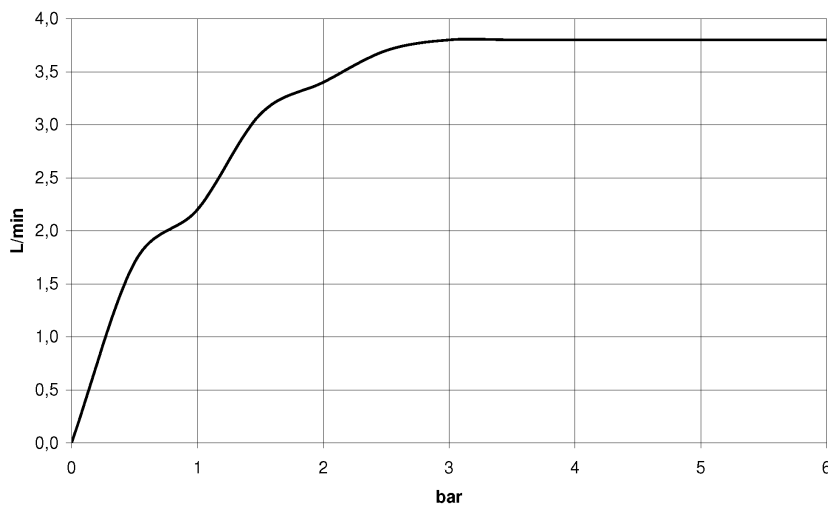

## Washbasin - CL.1

Single-lever basin mixer without pop-up waste - polished chrome

Article number: 33 521 705-00

- 173 mm projection
- fixed spout
- rectangular spray pattern with 40 individual jets
- height of mixer 226 mm
- base 56 x 52mm
- height up to aerator 212 mm
- hole diameter 35 mm
- 2x screw-in M 8 x 1 pressure hose, leak-tested
- max. flow 4 l/min
- lead-free
- WRAS: 1612021
- Fittings group as per DIN 4109: 1

### Dimensional drawing

All details in mm / inch = mm x 0.0394

### Flow rate chart