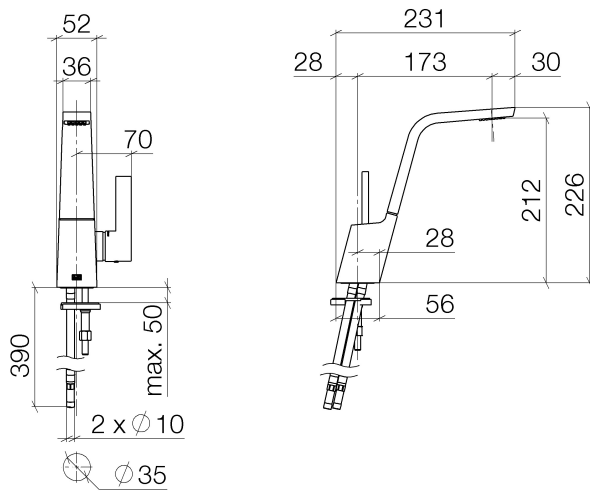

## Washbasin - CL.1

Single-lever basin mixer without pop-up waste - polished chrome

Article number: 33 521 705-00

- 173 mm projection
- fixed spout
- rectangular spray pattern with 40 individual jets
- height of mixer 226 mm
- base 56 x 52mm
- height up to aerator 212 mm
- hole diameter 35 mm
- 2x screw-in M 8 x 1 pressure hose, leak-tested
- max. flow 4 l/min
- lead-free
- WRAS: 1612021
- Fittings group as per DIN 4109: 1

## Washbasin - CL.1

Single-lever basin mixer without pop-up waste - polished chrome

Article number: 33 521 705-00

### Dimensional drawing

All details in mm / inch = mm x 0.0394