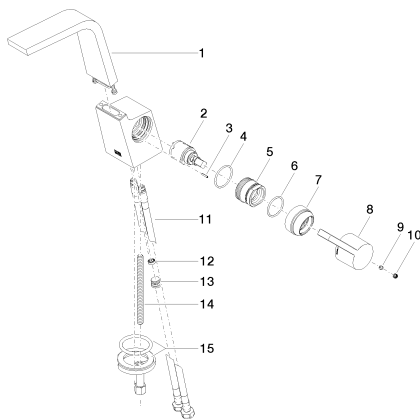

### Dimensional drawing

All details in mm / inch = mm x 0.0394

## Washbasin - CL.1

Single-lever basin mixer without pop-up waste - polished chrome

Article number: 33 521 705-00

### Spare parts list

No.	Item Number	Name	Quantity used
1	90 11 70 001 00-00	spout	1
2	90 15 05 042 00 90	cartridge	1
3	09 31 11 152 90	pin	1
4	09 14 10 137 90	seal	1
5	09 24 04 294 90	sleeve	1
6	09 14 10 063 90	seal	1
7	09 28 30 029-00	cover	1
8	09 20 67 010-00	handle	1
9	09 31 11 030 90	pin	1
10	09 31 20 109 90	plug	1
11	04 30 04 100 00 90	hose	2
12	09 23 01 034 90	flow reducer	1
13	04 31 20 039 10 90	plug	1
14	09 31 11 012 90	pin	1
15	04 30 11 038 75 90	fixing set	1