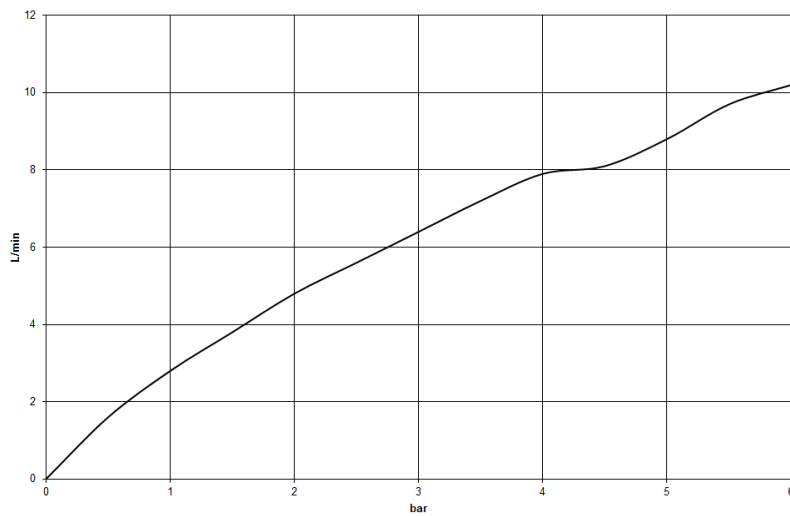

Washbasin - IMO

Single-lever basin mixer with pop-up waste - polished chrome

Article number: 33 507 670-00

- 105 mm projection
- fixed spout
- rectangular, air-enriched flow
- height of mixer 149 mm
- height up to aerator 80 mm
- hole diameter 35 mm
- rosette Ø 52 mm optional
- progressive cartridge
- 2x screw-in M 10 x 1 pressure hose, leak-tested
- max. flow 7 l/min
- lead-free
- Fittings group as per DIN 4109: 1
- Only suitable for basins with an overflow.

Dimensional drawing

All details in mm / inch = mm x 0.0394

Flow rate chart

Luxury Bathroom Solutions

Washbasin - IMO

Single-lever basin mixer with pop-up waste - polished chrome

Article number: 33 507 670-00