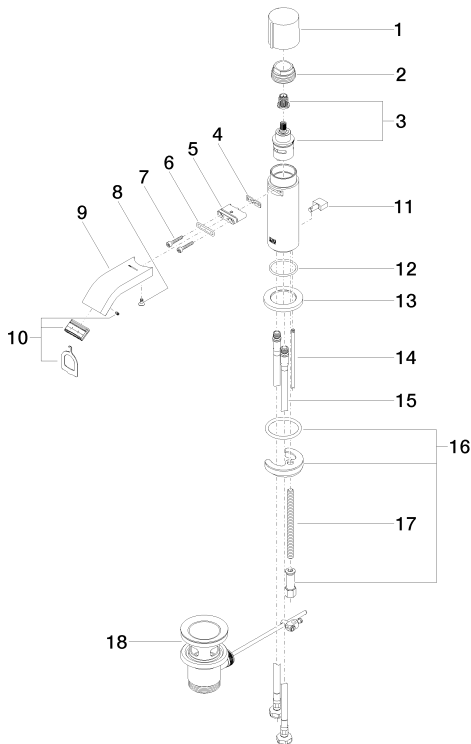

Washbasin - IMO

Single-lever basin mixer with pop-up waste - polished chrome

Article number: 33 507 670-00

- 105 mm projection
- fixed spout
- rectangular, air-enriched flow
- height of mixer 149 mm
- height up to aerator 80 mm
- hole diameter 35 mm
- rosette Ø 52 mm optional
- progressive cartridge
- 2x screw-in M 10 x 1 pressure hose, leak-tested
- max. flow 7 l/min
- lead-free
- Fittings group as per DIN 4109: 1
- Only suitable for basins with an overflow.

Dimensional drawing

All details in mm / inch = mm x 0.0394

Flow rate chart

Luxury Bathroom Solutions

Washbasin - IMO

Single-lever basin mixer with pop-up waste - polished chrome

Article number: 33 507 670-00

Other finish variants

platinum matt
33 507 670-06

platinum
33 507 670-08

brushed Durabrass
33 507 670-28

Other finishes on request (x-tra Service)

Spare parts list

No.	Item Number	Name	Quantity used
1	09 20 67 001-00	handle	1
2	09 23 10 065-00	nut	1
3	90 90 03 162 00 90	top	1
4	09 14 03 131 90	seal	1
5	09 11 03 061 90	connection	1
6	09 14 10 053 90	seal	1
7	09 30 30 182 90	screw	2
8	09 30 30 116 90	screw	1
9	09 28 22 238-00	spout	1
10	90 29 03 045 00 90	aerator	1
11	09 20 67 002-00	handle	1
12	09 14 10 104 90	seal	1
13	09 27 67 003-00	rosette	1
14	09 31 09 080-00	pull-rod	1
15	04 30 04 104 00 90	hose	2
16	04 30 11 085 01 90	fixing set	1
17	09 31 11 012 90	pin	1
18	04 11 01 001 00-00	pop-up waste	1