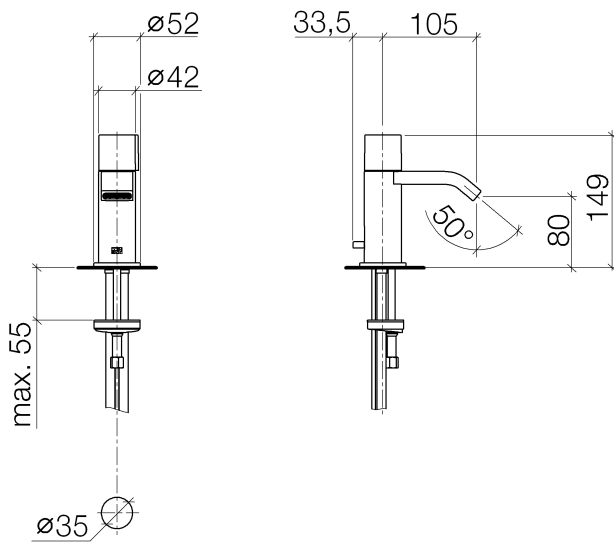

Washbasin - IMO

Single-lever basin mixer with pop-up waste - polished chrome

Article number: 33 507 670-00

- 105 mm projection
- fixed spout
- rectangular, air-enriched flow
- height of mixer 149 mm
- height up to aerator 80 mm
- hole diameter 35 mm
- rosette Ø 52 mm optional
- progressive cartridge
- 2x screw-in M 10 x 1 pressure hose, leak-tested
- max. flow 7 l/min
- lead-free
- Fittings group as per DIN 4109: 1
- Only suitable for basins with an overflow.

polished chrome

Discontinued articles/items available to order until 31.12.9999

Luxury Bathroom Solutions

Washbasin - IMO

Single-lever basin mixer with pop-up waste - polished chrome

Article number: 33 507 670-00

Dimensional drawing

All details in mm / inch = mm x 0.0394

Flow rate chart

Luxury Bathroom Solutions

Washbasin - IMO

Single-lever basin mixer with pop-up waste - polished chrome

Article number: 33 507 670-00

Other finish variants

platinum matt
33 507 670-06

platinum
33 507 670-08

brushed Durabrass
33 507 670-28

Other finishes on request (x-tra Service)

Spare parts list

No.	Item Number	Name	Quantity used
1	09 20 67 001-00	handle	1
2	09 23 10 065-00	nut	1
3	90 90 03 162 00 90	top	1
4	09 14 03 131 90	seal	1
5	09 11 03 061 90	connection	1
6	09 14 10 053 90	seal	1
7	09 30 30 182 90	screw	2
8	09 30 30 116 90	screw	1
9	09 28 22 238-00	spout	1
10	90 29 03 045 00 90	aerator	1
11	09 20 67 002-00	handle	1
12	09 14 10 104 90	seal	1
13	09 27 67 003-00	rosette	1
14	09 31 09 080-00	pull-rod	1
15	04 30 04 104 00 90	hose	2
16	04 30 11 085 01 90	fixing set	1
17	09 31 11 012 90	pin	1
18	04 11 01 001 00-00	pop-up waste	1