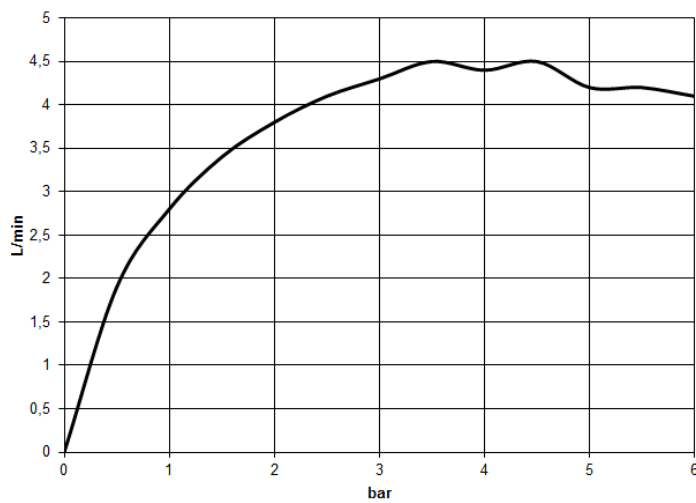

Washbasin - CYO

Single-lever basin mixer with pop-up waste - polished chrome

Article number: 33 505 811-00

- 177 mm projection
- fixed spout
- rectangular, air-enriched flow
- height of mixer 198 mm
- height up to aerator 133 mm
- hole diameter 35 mm
- 2x screw-in M 8 x 1 pressure hose, leak-tested
- max. flow 4.5 l/min
- lead-free
- Fittings group as per DIN 4109: 1
- Only suitable for basins with an overflow.
- Must not be combined with continuous-flow heaters heaters.
- Distance from centre of tap hole to wall min. 55 mm or to front edge of basin min. 40 mm.

Dimensional drawing

All details in mm / inch = mm x 0.0394

Flow rate chart

Luxury Bathroom Solutions

Washbasin - CYO

Single-lever basin mixer with pop-up waste - polished chrome

Article number: 33 505 811-00