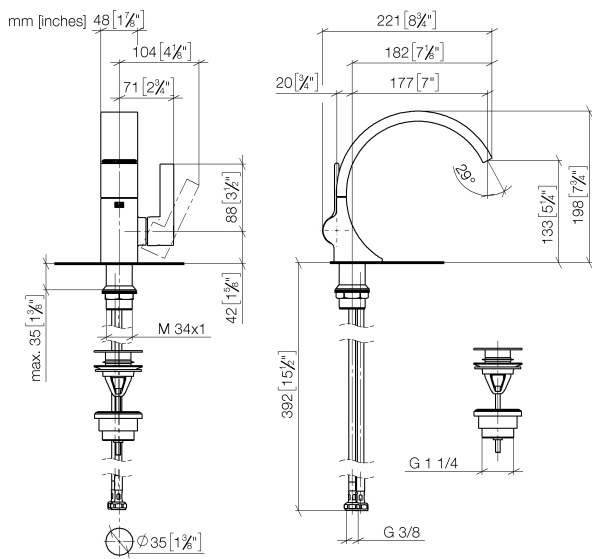

Washbasin - CYO

Single-lever basin mixer with pop-up waste - polished chrome

Article number: 33 505 811-00

- 177 mm projection
- fixed spout
- rectangular, air-enriched flow
- height of mixer 198 mm
- height up to aerator 133 mm
- hole diameter 35 mm
- 2x screw-in M 8 x 1 pressure hose, leak-tested
- max. flow 4.5 l/min
- lead-free
- Fittings group as per DIN 4109: 1
- Only suitable for basins with an overflow.
- Must not be combined with continuous-flow heaters heaters.
- Distance from centre of tap hole to wall min. 55 mm or to front edge of basin min. 40 mm.

polished chrome

Discontinued articles/items available to order until 31.12.9999

Luxury Bathroom Solutions

Washbasin - CYO

Single-lever basin mixer with pop-up waste - polished chrome

Article number: 33 505 811-00

Dimensional drawing

All details in mm / inch = mm x 0.0394

Flow rate chart

Luxury Bathroom Solutions

Washbasin - CYO

Single-lever basin mixer with pop-up waste - polished chrome

Article number: 33 505 811-00

Other finish variants

platinum matt
33 505 811-06

brushed Durabrass
33 505 811-28

Dark Platinum matt
33 505 811-99

Other finishes on request (x-tra Service)

Spare parts list

No.	Item Number	Name	Quantity used
1	90 11 70 013 01-00	spout	1
2	09 23 01 172 90	flow reducer	1
3	90 15 05 044 00 90	cartridge	1
4	09 24 04 266 90	nut	1
5	09 28 30 021-00	cover	1
6	09 20 80 024-00	handle	1
7	09 31 11 030 90	pin	1
8	90 31 20 087 00-00	plug	1
9	09 31 11 008 90	pin	1
10	90 31 20 129 00 90	plug	1
11	04 23 10 044 07 90	fixing set	1
12	04 30 04 100 00 90	hose	2
13	10 125 970-00	Basin Waste with push fastening 1 1/4" - polished chrome	1