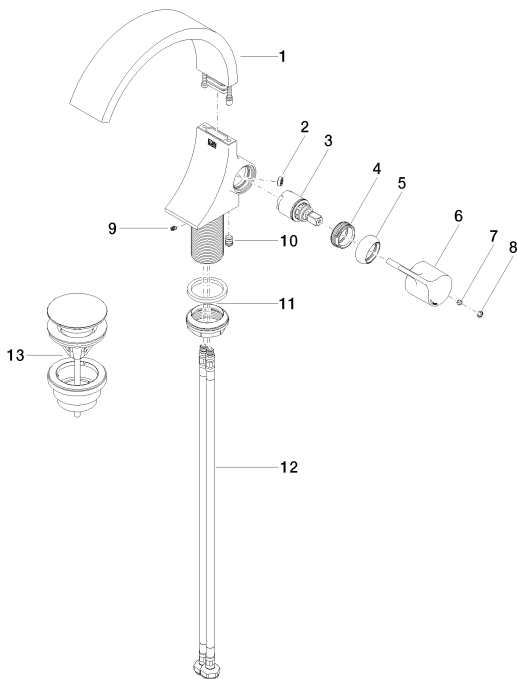

Washbasin - CYO

Single-lever basin mixer with pop-up waste - polished chrome

Article number: 33 505 811-00

- 177 mm projection
- fixed spout
- rectangular, air-enriched flow
- height of mixer 198 mm
- height up to aerator 133 mm
- hole diameter 35 mm
- 2x screw-in M 8 x 1 pressure hose, leak-tested
- max. flow 4.5 l/min
- lead-free
- Fittings group as per DIN 4109: 1
- Only suitable for basins with an overflow.
- Must not be combined with continuous-flow heaters heaters.
- Distance from centre of tap hole to wall min. 55 mm or to front edge of basin min. 40 mm.

Dimensional drawing

All details in mm / inch = mm x 0.0394

Flow rate chart

Luxury Bathroom Solutions

Washbasin - CYO

Single-lever basin mixer with pop-up waste - polished chrome

Article number: 33 505 811-00

Other finish variants

platinum matt
33 505 811-06

brushed Durabrass
33 505 811-28

Dark Platinum matt
33 505 811-99

Other finishes on request (x-tra Service)

Spare parts list

No.	Item Number	Name	Quantity used
1	90 11 70 013 01-00	spout	1
2	09 23 01 172 90	flow reducer	1
3	90 15 05 044 00 90	cartridge	1
4	09 24 04 266 90	nut	1
5	09 28 30 021-00	cover	1
6	09 20 80 024-00	handle	1
7	09 31 11 030 90	pin	1
8	90 31 20 087 00-00	plug	1
9	09 31 11 008 90	pin	1
10	90 31 20 129 00 90	plug	1
11	04 23 10 044 07 90	fixing set	1
12	04 30 04 100 00 90	hose	2
13	10 125 970-00	Basin Waste with push fastening 1 1/4" - polished chrome	1