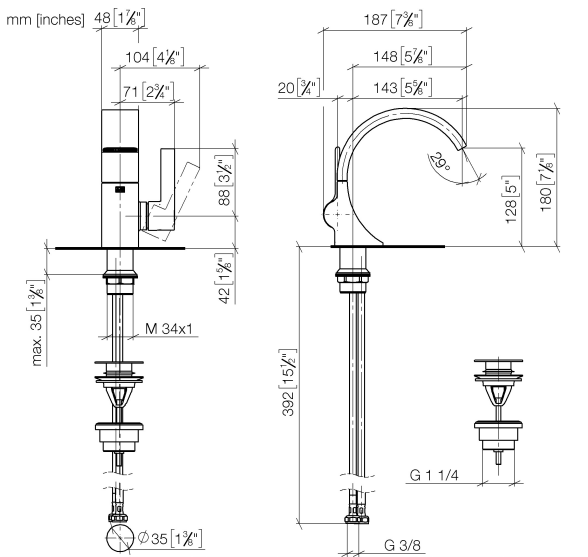

Washbasin - CYO

Single-lever basin mixer with pop-up waste - polished chrome

Article number: 33 500 811-00

- 143 mm projection
- fixed spout
- rectangular, air-enriched flow
- height of mixer 180 mm
- height up to aerator 128 mm
- hole diameter 35 mm
- 2x screw-in M 8 x 1 pressure hose, leak-tested
- max. flow 4.5 l/min
- lead-free
- Fittings group as per DIN 4109: 1
- Only suitable for basins with an overflow.
- Must not be combined with continuous-flow heaters heaters.
- Distance from centre of tap hole to wall min. 55 mm or to front edge of basin min. 40 mm.

polished chrome

Discontinued articles/items available to order until 31.12.9999

Luxury Bathroom Solutions

Washbasin - CYO

Single-lever basin mixer with pop-up waste - polished chrome

Article number: 33 500 811-00

Dimensional drawing

All details in mm / inch = mm x 0.0394

Flow rate chart

Luxury Bathroom Solutions

Washbasin - CYO

Single-lever basin mixer with pop-up waste - polished chrome

Article number: 33 500 811-00

Other finish variants

platinum matt
33 500 811-06

brushed Durabrass
33 500 811-28

Dark Platinum matt
33 500 811-99

Other finishes on request (x-tra Service)

Spare parts list

No.	Item Number	Name	Quantity used
1	90 11 70 012 01-00	spout	1
2	09 23 01 172 90	flow reducer	1
3	90 15 05 044 00 90	cartridge	1
4	09 24 04 266 90	nut	1
5	09 28 30 021-00	cover	1
6	09 20 80 024-00	handle	1
7	09 31 11 030 90	pin	1
8	90 31 20 087 00-00	plug	1
9	09 31 11 008 90	pin	1
10	90 31 20 129 00 90	plug	1
11	04 23 10 044 07 90	fixing set	1
12	04 30 04 100 00 90	hose	2
13	10 125 970-00	Basin Waste with push fastening 1 1/4" - polished chrome	1