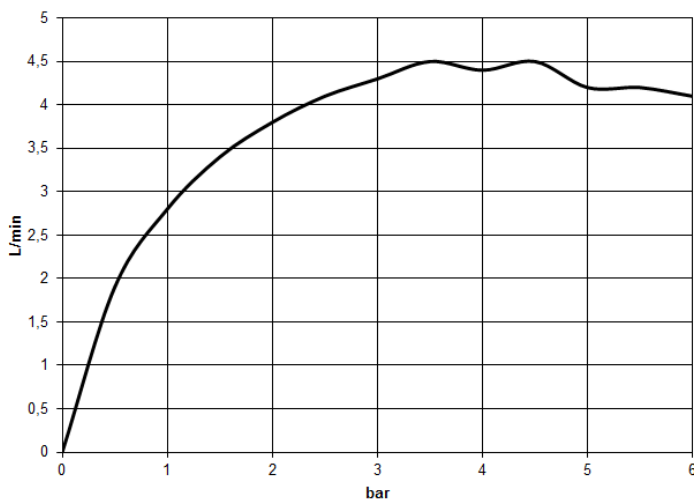

Washbasin - CYO

Single-lever basin mixer with pop-up waste - polished chrome

Article number: 33 500 811-00

- 143 mm projection
- fixed spout
- rectangular, air-enriched flow
- height of mixer 180 mm
- height up to aerator 128 mm
- hole diameter 35 mm
- 2x screw-in M 8 x 1 pressure hose, leak-tested
- max. flow 4.5 l/min
- lead-free
- Fittings group as per DIN 4109: 1
- Only suitable for basins with an overflow.
- Must not be combined with continuous-flow heaters heaters.
- Distance from centre of tap hole to wall min. 55 mm or to front edge of basin min. 40 mm.

Dimensional drawing

All details in mm / inch = mm x 0.0394

Flow rate chart

Luxury Bathroom Solutions

Washbasin - CYO

Single-lever basin mixer with pop-up waste - polished chrome

Article number: 33 500 811-00