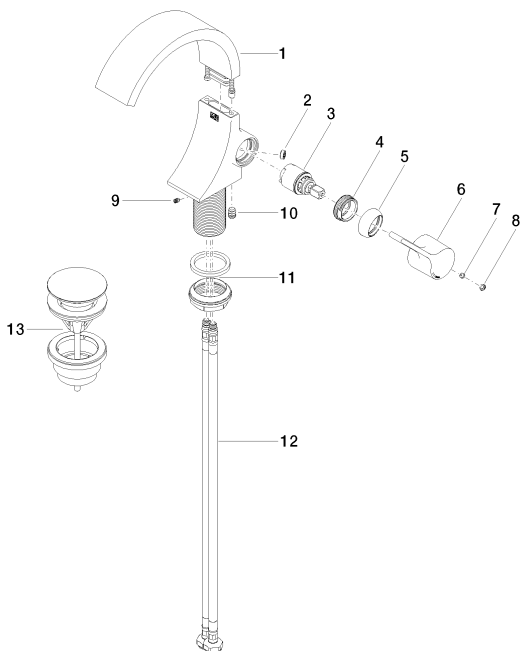

Washbasin - CYO

Single-lever basin mixer with pop-up waste - polished chrome

Article number: 33 500 811-00

- 143 mm projection
- fixed spout
- rectangular, air-enriched flow
- height of mixer 180 mm
- height up to aerator 128 mm
- hole diameter 35 mm
- 2x screw-in M 8 x 1 pressure hose, leak-tested
- max. flow 4.5 l/min
- lead-free
- Fittings group as per DIN 4109: 1
- Only suitable for basins with an overflow.
- Must not be combined with continuous-flow heaters heaters.
- Distance from centre of tap hole to wall min. 55 mm or to front edge of basin min. 40 mm.

Dimensional drawing

All details in mm / inch = mm x 0.0394

Flow rate chart

Luxury Bathroom Solutions

Washbasin - CYO

Single-lever basin mixer with pop-up waste - polished chrome

Article number: 33 500 811-00

Other finish variants

platinum matt
33 500 811-06

brushed Durabrass
33 500 811-28

Dark Platinum matt
33 500 811-99

Other finishes on request (x-tra Service)

Spare parts list

No.	Item Number	Name	Quantity used
1	90 11 70 012 01-00	spout	1
2	09 23 01 172 90	flow reducer	1
3	90 15 05 044 00 90	cartridge	1
4	09 24 04 266 90	nut	1
5	09 28 30 021-00	cover	1
6	09 20 80 024-00	handle	1
7	09 31 11 030 90	pin	1
8	90 31 20 087 00-00	plug	1
9	09 31 11 008 90	pin	1
10	90 31 20 129 00 90	plug	1
11	04 23 10 044 07 90	fixing set	1
12	04 30 04 100 00 90	hose	2
13	10 125 970-00	Basin Waste with push fastening 1 1/4" - polished chrome	1