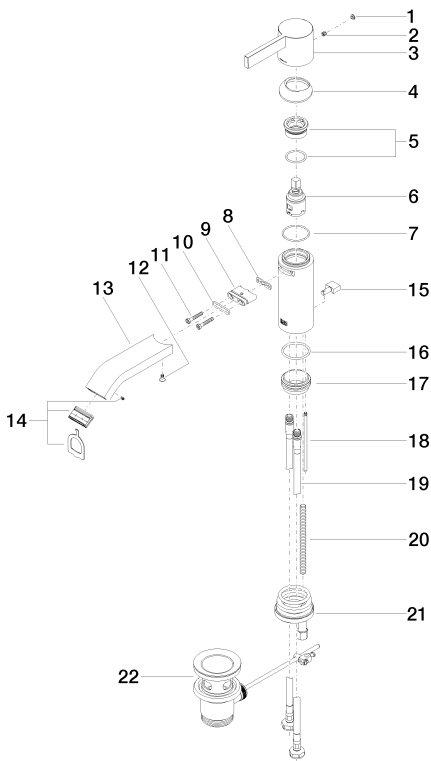

Washbasin - IMO

Single-lever basin mixer with pop-up waste - polished chrome

Article number: 33 500 670-00

- 130 mm projection
- fixed spout
- rectangular, air-enriched flow
- height of mixer 154 mm
- height up to aerator 80 mm
- hole diameter 35 mm
- 2x screw-in M 10 x 1 pressure hose, leak-tested
- max. flow 7 l/min
- lead-free
- Fittings group as per DIN 4109: 1
- Only suitable for basins with an overflow.

Dimensional drawing

All details in mm / inch = mm x 0.0394

Flow rate chart

Luxury Bathroom Solutions

Washbasin - IMO

Single-lever basin mixer with pop-up waste - polished chrome

Article number: 33 500 670-00

Article number: 33 500 670-00

Spare parts list

No.	Item Number	Name	Quantity used
1	90 31 20 087 00-00	plug	1
2	09 31 11 030 90	pin	1
3	09 20 67 003-00	handle	1
4	09 28 30 019-00	cover	1
5	90 23 10 066 00 90	nut	1
6	90 15 05 042 00 90	cartridge	1
7	09 14 10 102 90	seal	1
8	09 14 03 131 90	seal	1
9	09 11 03 061 90	connection	1
10	09 14 10 053 90	seal	1
11	09 30 30 084 90	screw	2
12	09 30 30 116 90	screw	1
13	09 28 22 239-00	spout	1
14	90 29 03 045 00 90	aerator	1
15	09 20 67 002-00	handle	1
16	09 14 10 119 90	seal	1
17	09 28 10 109-07	ring	1
18	09 31 09 080-00	pull-rod	1
19	04 30 04 104 00 90	hose	2
20	09 31 11 012 90	pin	1
21	04 30 11 085 88 90	fixing set	1
22	04 11 01 001 00-00	pop-up waste	1