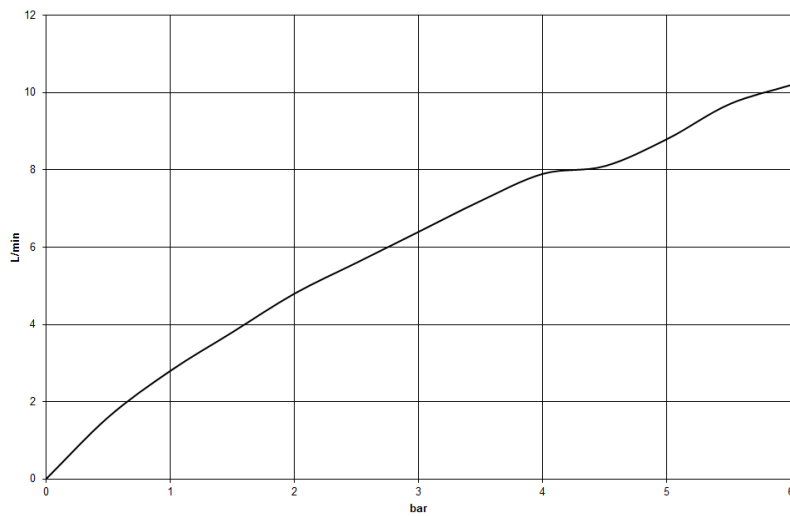

Washbasin - IMO

Single-lever basin mixer with pop-up waste - polished chrome

Article number: 33 500 670-00

- 130 mm projection
- fixed spout
- rectangular, air-enriched flow
- height of mixer 154 mm
- height up to aerator 80 mm
- hole diameter 35 mm
- 2x screw-in M 10 x 1 pressure hose, leak-tested
- max. flow 7 l/min
- lead-free
- Fittings group as per DIN 4109: 1
- Only suitable for basins with an overflow.

Dimensional drawing

All details in mm / inch = mm x 0.0394

Flow rate chart

Luxury Bathroom Solutions

Washbasin - IMO

Single-lever basin mixer with pop-up waste - polished chrome

Article number: 33 500 670-00