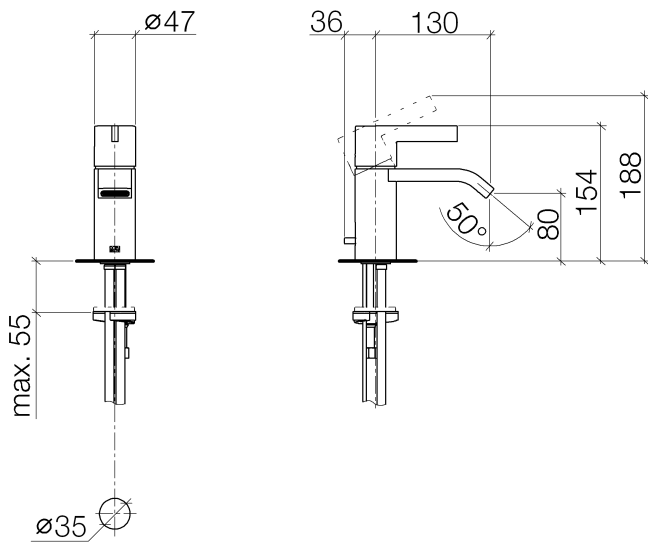

Washbasin - IMO

Single-lever basin mixer with pop-up waste - polished chrome

Article number: 33 500 670-00

- 130 mm projection
- fixed spout
- rectangular, air-enriched flow
- height of mixer 154 mm
- height up to aerator 80 mm
- hole diameter 35 mm
- 2x screw-in M 10 x 1 pressure hose, leak-tested
- max. flow 7 l/min
- lead-free
- Fittings group as per DIN 4109: 1
- Only suitable for basins with an overflow.

polished chrome

Discontinued articles/items available to order until 31.12.9999

Luxury Bathroom Solutions

Washbasin - IMO

Single-lever basin mixer with pop-up waste - polished chrome

Article number: 33 500 670-00

Dimensional drawing

All details in mm / inch = mm x 0.0394

Flow rate chart

Luxury Bathroom Solutions

Washbasin - IMO

Single-lever basin mixer with pop-up waste - polished chrome

Article number: 33 500 670-00

Article number: 33 500 670-00

Spare parts list

No.	Item Number	Name	Quantity used
1	90 31 20 087 00-00	plug	1
2	09 31 11 030 90	pin	1
3	09 20 67 003-00	handle	1
4	09 28 30 019-00	cover	1
5	90 23 10 066 00 90	nut	1
6	90 15 05 042 00 90	cartridge	1
7	09 14 10 102 90	seal	1
8	09 14 03 131 90	seal	1
9	09 11 03 061 90	connection	1
10	09 14 10 053 90	seal	1
11	09 30 30 084 90	screw	2
12	09 30 30 116 90	screw	1
13	09 28 22 239-00	spout	1
14	90 29 03 045 00 90	aerator	1
15	09 20 67 002-00	handle	1
16	09 14 10 119 90	seal	1
17	09 28 10 109-07	ring	1
18	09 31 09 080-00	pull-rod	1
19	04 30 04 104 00 90	hose	2
20	09 31 11 012 90	pin	1
21	04 30 11 085 88 90	fixing set	1
22	04 11 01 001 00-00	pop-up waste	1