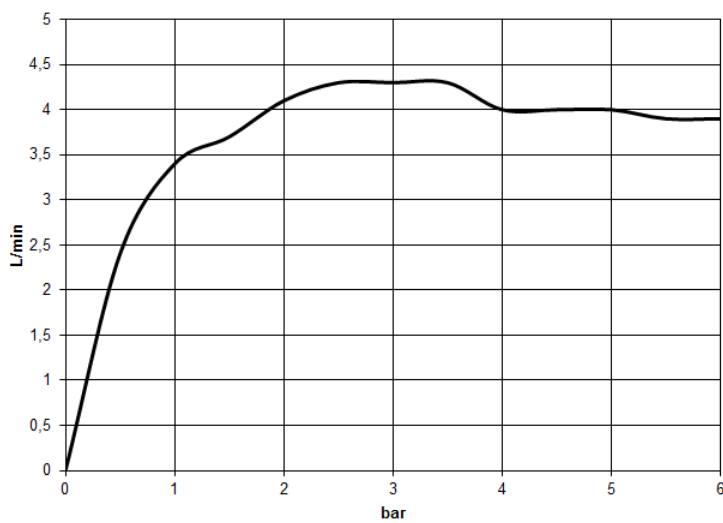

Washbasin - CYO

two-hole basin mixer without pop-up waste - polished chrome

Article number: 29 218 811-00

- 167 mm projection
- fixed spout
- rectangular, air-enriched flow
- height of mixer 198 mm
- height up to aerator 133 mm
- hole diameter spout 35 mm
- hole diameter valve 32 mm
- handle Ø 60mm
- 2x screw-in M 8 x 1 pressure hose, leak-tested
- 1x screw-in M 10 x 1 pressure hose, leak-tested
- max. flow 4.5 l/min
- progressive cartridge
- lead-free
- Fittings group as per DIN 4109: 1
- NOTE: The handle inserts must be ordered separately from the fittings!

Dimensional drawing

All details in mm / inch = mm x 0.0394

Flow rate chart

Luxury Bathroom Solutions

Washbasin - CYO

two-hole basin mixer without pop-up waste - polished chrome

Article number: 29 218 811-00