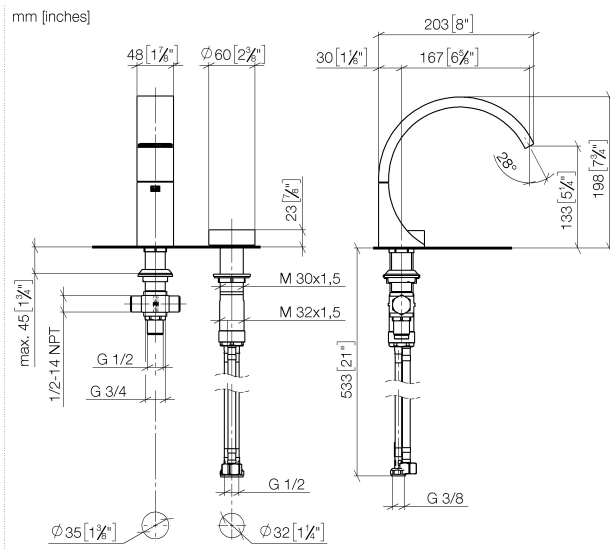

Washbasin - CYO

two-hole basin mixer without pop-up waste - polished chrome

Article number: 29 218 811-00

- 167 mm projection
- fixed spout
- rectangular, air-enriched flow
- height of mixer 198 mm
- height up to aerator 133 mm
- hole diameter spout 35 mm
- hole diameter valve 32 mm
- handle Ø 60mm
- 2x screw-in M 8 x 1 pressure hose, leak-tested
- 1x screw-in M 10 x 1 pressure hose, leak-tested
- max. flow 4.5 l/min
- progressive cartridge
- lead-free
- Fittings group as per DIN 4109: 1
- NOTE: The handle inserts must be ordered separately from the fittings!

polished chrome

Discontinued articles/items available to order until 31.12.9999

Luxury Bathroom Solutions

Washbasin - CYO

two-hole basin mixer without pop-up waste - polished chrome

Article number: 29 218 811-00

Dimensional drawing

All details in mm / inch = mm x 0.0394

Flow rate chart

Luxury Bathroom Solutions

Washbasin - CYO

two-hole basin mixer without pop-up waste - polished chrome

Article number: 29 218 811-00

29 218 811-38

Dark Platinum matt

29 218 811-99

Other finishes on request (x-tra Service)

Spare parts list

No.	Item Number	Name	Quantity used
1	13 717 811-00	Deck-mounted basin spout without pop-up waste - polished chrome	1
2	90 18 40 290 00-00	handle	1
3	04 30 11 038 67 90	fixing set	1
4	90 90 03 169 00 90	top	1
5	09 14 10 112 90	seal	1
6	04 30 04 100 00 90	hose	2
7	04 30 04 019 00 90	hose	1