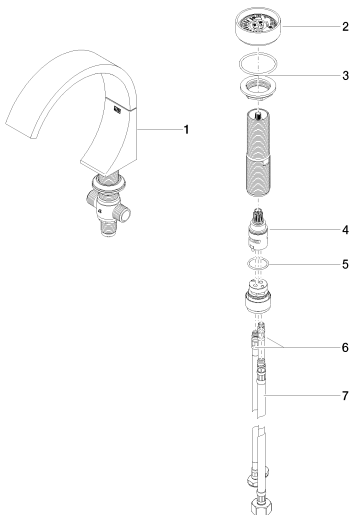

Washbasin - CYO

two-hole basin mixer without pop-up waste - polished chrome

Article number: 29 218 811-00

- 167 mm projection
- fixed spout
- rectangular, air-enriched flow
- height of mixer 198 mm
- height up to aerator 133 mm
- hole diameter spout 35 mm
- hole diameter valve 32 mm
- handle Ø 60mm
- 2x screw-in M 8 x 1 pressure hose, leak-tested
- 1x screw-in M 10 x 1 pressure hose, leak-tested
- max. flow 4.5 l/min
- progressive cartridge
- lead-free
- Fittings group as per DIN 4109: 1
- NOTE: The handle inserts must be ordered separately from the fittings!

Dimensional drawing

All details in mm / inch = mm x 0.0394

Flow rate chart

Luxury Bathroom Solutions

Washbasin - CYO

two-hole basin mixer without pop-up waste - polished chrome

Article number: 29 218 811-00

29 218 811-38

Dark Platinum matt

29 218 811-99

Other finishes on request (x-tra Service)

Spare parts list

No.	Item Number	Name	Quantity used
1	13 717 811-00	Deck-mounted basin spout without pop-up waste - polished chrome	1
2	90 18 40 290 00-00	handle	1
3	04 30 11 038 67 90	fixing set	1
4	90 90 03 169 00 90	top	1
5	09 14 10 112 90	seal	1
6	04 30 04 100 00 90	hose	2
7	04 30 04 019 00 90	hose	1