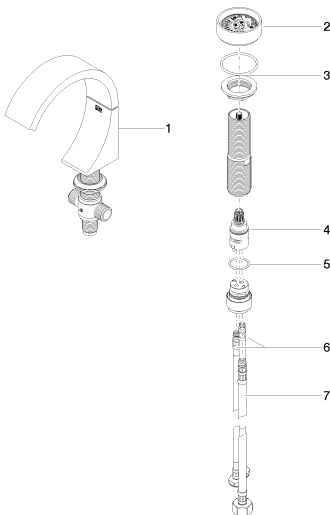

Washbasin - CYO

two-hole basin mixer without pop-up waste - polished chrome

Article number: 29 217 811-00

- 133 mm projection
- fixed spout
- rectangular, air-enriched flow
- height of mixer 180 mm
- height up to aerator 128 mm
- hole diameter spout 35 mm
- hole diameter valve 32 mm
- handle Ø 60mm
- 2x screw-in M 8 x 1 pressure hose, leak-tested
- 1x screw-in M 10 x 1 pressure hose, leak-tested
- max. flow 4.5 l/min
- progressive cartridge
- lead-free
- Fittings group as per DIN 4109: 1
- NOTE: The handle inserts must be ordered separately from the fittings!

Dimensional drawing

All details in mm / inch = mm x 0.0394

Flow rate chart

Luxury Bathroom Solutions

Washbasin - CYO

two-hole basin mixer without pop-up waste - polished chrome

Article number: 29 217 811-00

29 217 811-38

Dark Platinum matt

29 217 811-99

Other finishes on request (x-tra Service)

Spare parts list

No.	Item Number	Name	Quantity used
1	13 715 811-00	Deck-mounted basin spout without pop-up waste - polished chrome	1
2	90 18 40 290 00-00	handle	1
3	04 30 11 038 67 90	fixing set	1
4	90 90 03 169 00 90	top	1
5	09 14 10 112 90	seal	1
6	04 30 04 100 00 90	hose	2
7	04 30 04 019 00 90	hose	1