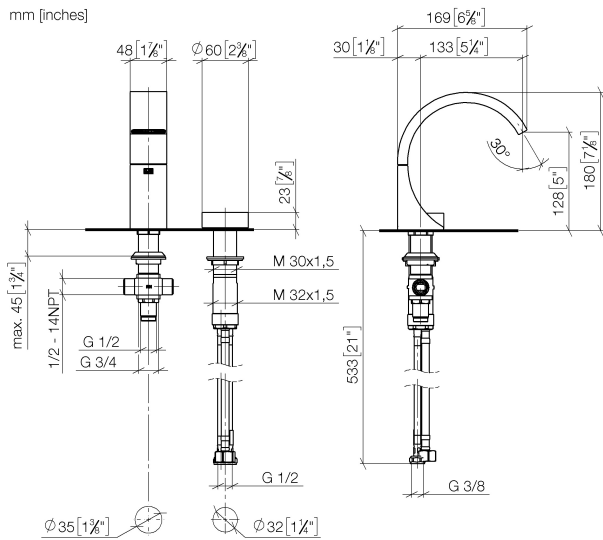

Washbasin - CYO

two-hole basin mixer without pop-up waste - polished chrome

Article number: 29 217 811-00

- 133 mm projection
- fixed spout
- rectangular, air-enriched flow
- height of mixer 180 mm
- height up to aerator 128 mm
- hole diameter spout 35 mm
- hole diameter valve 32 mm
- handle Ø 60mm
- 2x screw-in M 8 x 1 pressure hose, leak-tested
- 1x screw-in M 10 x 1 pressure hose, leak-tested
- max. flow 4.5 l/min
- progressive cartridge
- lead-free
- Fittings group as per DIN 4109: 1
- NOTE: The handle inserts must be ordered separately from the fittings!

polished chrome

Discontinued articles/items available to order until 31.12.9999

Luxury Bathroom Solutions

Washbasin - CYO

two-hole basin mixer without pop-up waste - polished chrome

Article number: 29 217 811-00

Dimensional drawing

All details in mm / inch = mm x 0.0394

Flow rate chart

Luxury Bathroom Solutions

Washbasin - CYO

two-hole basin mixer without pop-up waste - polished chrome

Article number: 29 217 811-00

29 217 811-38

Dark Platinum matt

29 217 811-99

Other finishes on request (x-tra Service)

Spare parts list

No.	Item Number	Name	Quantity used
1	13 715 811-00	Deck-mounted basin spout without pop-up waste - polished chrome	1
2	90 18 40 290 00-00	handle	1
3	04 30 11 038 67 90	fixing set	1
4	90 90 03 169 00 90	top	1
5	09 14 10 112 90	seal	1
6	04 30 04 100 00 90	hose	2
7	04 30 04 019 00 90	hose	1