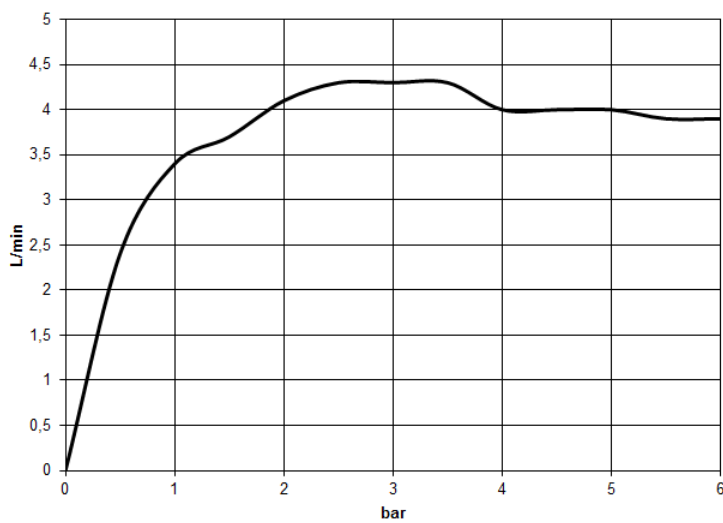

Washbasin - CYO

two-hole basin mixer without pop-up waste - polished chrome

Article number: 29 217 811-00

- 133 mm projection
- fixed spout
- rectangular, air-enriched flow
- height of mixer 180 mm
- height up to aerator 128 mm
- hole diameter spout 35 mm
- hole diameter valve 32 mm
- handle Ø 60mm
- 2x screw-in M 8 x 1 pressure hose, leak-tested
- 1x screw-in M 10 x 1 pressure hose, leak-tested
- max. flow 4.5 l/min
- progressive cartridge
- lead-free
- Fittings group as per DIN 4109: 1
- NOTE: The handle inserts must be ordered separately from the fittings!

Dimensional drawing

All details in mm / inch = mm x 0.0394

Flow rate chart

Luxury Bathroom Solutions

Washbasin - CYO

two-hole basin mixer without pop-up waste - polished chrome

Article number: 29 217 811-00