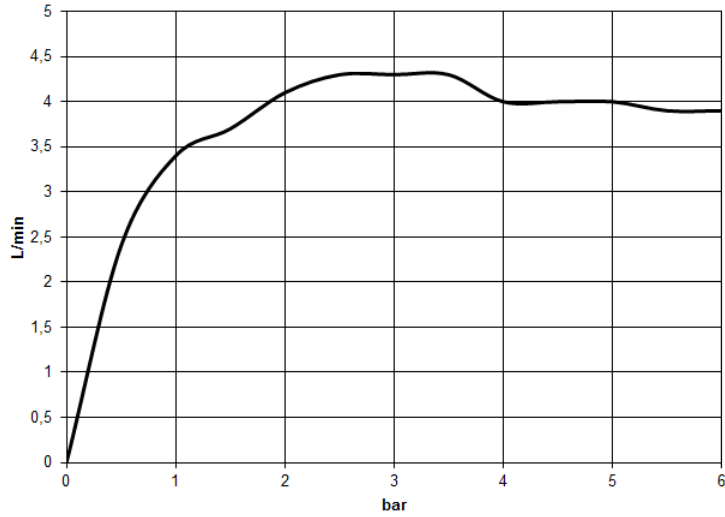

Washbasin - CYO

Three-hole basin mixer with pop-up waste - polished chrome

Article number: 20 713 811-00 + 11 283 811-00

Flow rate chart

Luxury Bathroom Solutions