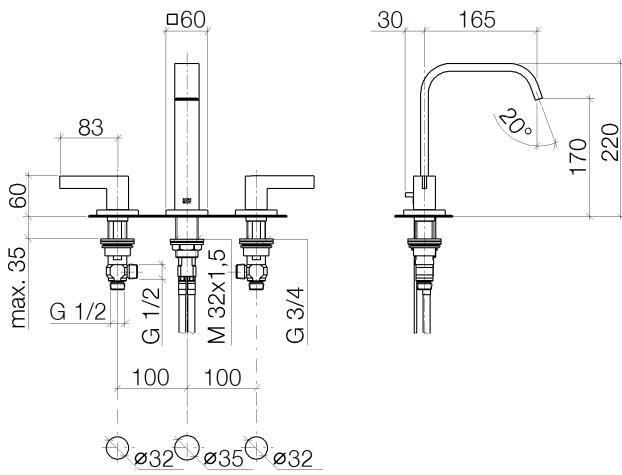

## Washbasin - IMO

Three-hole basin mixer with pop-up waste - polished chrome

Article number: 20 713 670-00

- 165 mm projection
- fixed spout
- rectangular, air-enriched flow
- height of mixer 220 mm
- height up to aerator 170 mm
- hole diameter valve 32 mm
- hole diameter spout 35 mm
- rosette 60 x 60 mm
- 2x screw-in M 10 x 1 pressure hose, leak-tested
- max. flow 5 l/min
- lead-free
- WRAS: 1704019
- Fittings group as per DIN 4109: 1
- Only suitable for basins with an overflow.

## Washbasin - IMO

Three-hole basin mixer with pop-up waste - polished chrome

Article number: 20 713 670-00

### Dimensional drawing

All details in mm / inch = mm x 0.0394

## Luxury Bathroom Solutions

Washbasin - IMO

Three-hole basin mixer with pop-up waste - polished chrome

Article number: 20 713 670-00

Spare parts list

No.	Item Number	Name	Quantity used
1	90 28 22 267 00-00	spout	1
2	09 20 67 011-00	handle ( hot )	1
3	04 20 78 030 80-00	pull-rod	1
4	09 20 78 030-00	handle	1
5	09 31 09 080-00	pull-rod	1
6	09 27 78 032-00	rosette	1
7	09 14 10 166 90	seal	1
8	09 11 10 054 10 90	connection	1
9	90 17 11 040 53 90	side panel	1
10	90 90 03 153 00 90	top	1
11	09 14 10 130 90	seal	1
12	09 16 01 016 90	ring	1
13	09 23 01 033 90	flow reducer	1
14	09 11 10 055 10 90	connection	1
15	04 30 04 016 00 90	hose	2
16	04 23 10 009 01 90	fixing set	1
17	09 20 67 012-00	handle ( cold )	1
18	04 31 11 112 00 90	pin	2
19	09 27 22 043-00	rosette	2
20	09 14 15 014 90	ring	4
21	09 30 11 198-00	disc	2
22	09 14 10 036 90	seal	1
23	90 17 11 040 52 90	side panel	1
24	90 90 03 152 00 90	top	1
25	04 23 30 040 00-00	threaded connector	4
26	04 11 01 001 00-00	pop-up waste	1