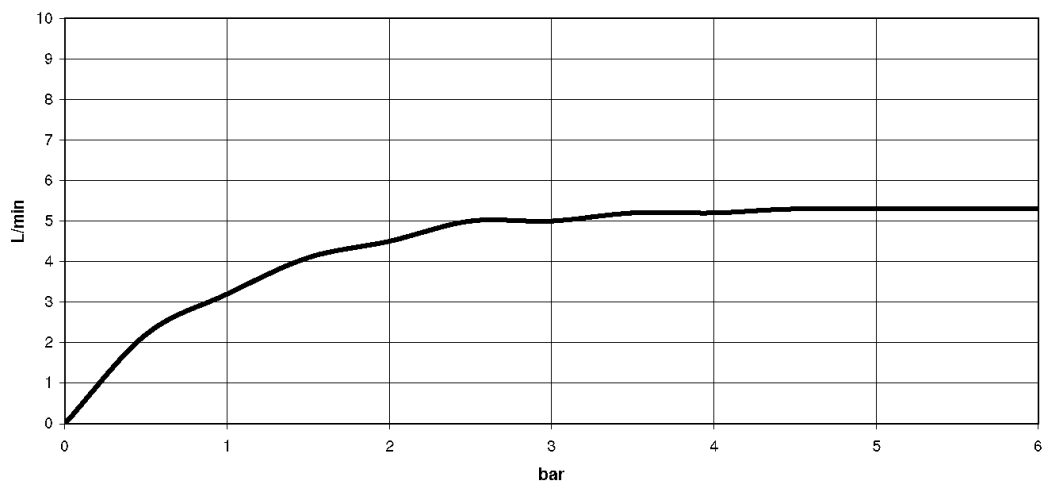

## Washbasin - IMO

Three-hole basin mixer with pop-up waste - polished chrome

Article number: 20 713 670-00

- 165 mm projection
- fixed spout
- rectangular, air-enriched flow
- height of mixer 220 mm
- height up to aerator 170 mm
- hole diameter valve 32 mm
- hole diameter spout 35 mm
- rosette 60 x 60 mm
- 2x screw-in M 10 x 1 pressure hose, leak-tested
- max. flow 5 l/min
- lead-free
- WRAS: 1704019
- Fittings group as per DIN 4109: 1
- Only suitable for basins with an overflow.

### Dimensional drawing

All details in mm / inch = mm x 0.0394

### Flow rate chart