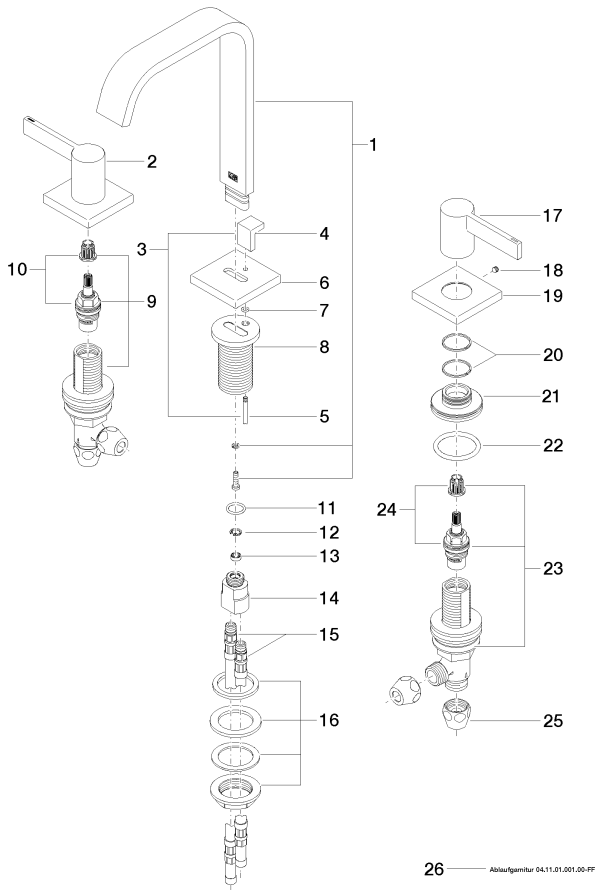

## Washbasin - IMO

Three-hole basin mixer with pop-up waste - polished chrome

Article number: 20 713 670-00

- 165 mm projection
- fixed spout
- rectangular, air-enriched flow
- height of mixer 220 mm
- height up to aerator 170 mm
- hole diameter valve 32 mm
- hole diameter spout 35 mm
- rosette 60 x 60 mm
- 2x screw-in M 10 x 1 pressure hose, leak-tested
- max. flow 5 l/min
- lead-free
- WRAS: 1704019
- Fittings group as per DIN 4109: 1
- Only suitable for basins with an overflow.

### Dimensional drawing

All details in mm / inch = mm x 0.0394

## Luxury Bathroom Solutions

Washbasin - IMO

Three-hole basin mixer with pop-up waste - polished chrome

Article number: 20 713 670-00

Spare parts list

No.	Item Number	Name	Quantity used
1	90 28 22 267 00-00	spout	1
2	09 20 67 011-00	handle ( hot )	1
3	04 20 78 030 80-00	pull-rod	1
4	09 20 78 030-00	handle	1
5	09 31 09 080-00	pull-rod	1
6	09 27 78 032-00	rosette	1
7	09 14 10 166 90	seal	1
8	09 11 10 054 10 90	connection	1
9	90 17 11 040 53 90	side panel	1
10	90 90 03 153 00 90	top	1
11	09 14 10 130 90	seal	1
12	09 16 01 016 90	ring	1
13	09 23 01 033 90	flow reducer	1
14	09 11 10 055 10 90	connection	1
15	04 30 04 016 00 90	hose	2
16	04 23 10 009 01 90	fixing set	1
17	09 20 67 012-00	handle ( cold )	1
18	04 31 11 112 00 90	pin	2
19	09 27 22 043-00	rosette	2
20	09 14 15 014 90	ring	4
21	09 30 11 198-00	disc	2
22	09 14 10 036 90	seal	1
23	90 17 11 040 52 90	side panel	1
24	90 90 03 152 00 90	top	1
25	04 23 30 040 00-00	threaded connector	4
26	04 11 01 001 00-00	pop-up waste	1

26 — Abflusgarnitur 04.11.01.001.00-FF