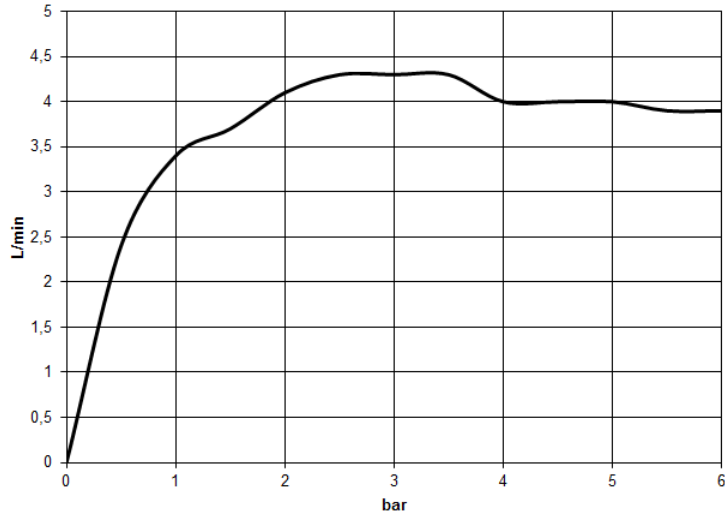

Handle insert set hot & cold -
polished chrome

Luxury Bathroom Solutions

Washbasin - CYO

Three-hole basin mixer with pop-up waste - polished chrome

Article number: 20 710 811-00 + 11 283 811-00

Flow rate chart