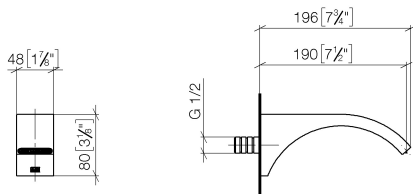

Washbasin - CYO

Wall-mounted basin spout without pop-up waste - polished chrome

Article number: 13 805 811-00

- 190 mm projection
- fixed spout
- rectangular, air-enriched flow
- hole diameter 37 mm
- 1/2" connection
- max. flow 4.5 l/min
- lead-free
- Fittings group as per DIN 4109: 1

Article number: 13 805 811-00

Dimensional drawing

mm [inches]

All details in mm / inch = mm x 0.0394

Flow rate chart

Luxury Bathroom Solutions

Washbasin - CYO

Wall-mounted basin spout without pop-up waste - polished chrome