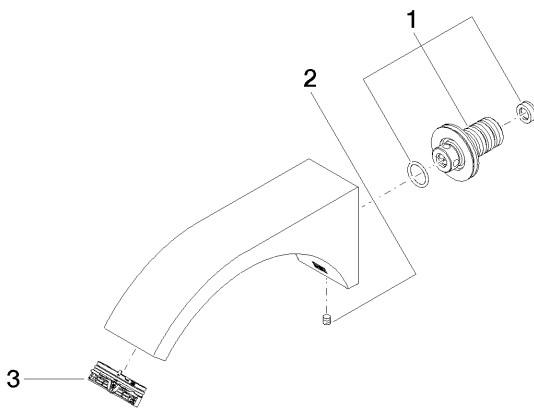

Article number: 13 805 811-00

Dimensional drawing

mm [inches]

All details in mm / inch = mm x 0.0394

Flow rate chart

Luxury Bathroom Solutions

Washbasin - CYO

Wall-mounted basin spout without pop-up waste - polished chrome

Washbasin - CYO

Wall-mounted basin spout without pop-up waste - polished chrome

Article number: 13 805 811-00

Spare parts list

No.	Item Number	Name	Quantity used
1	90 24 03 108 01 90	nipple set	1
2	04 31 11 004 00 90	pin	1
3	90 29 03 121 00 90	aerator	1