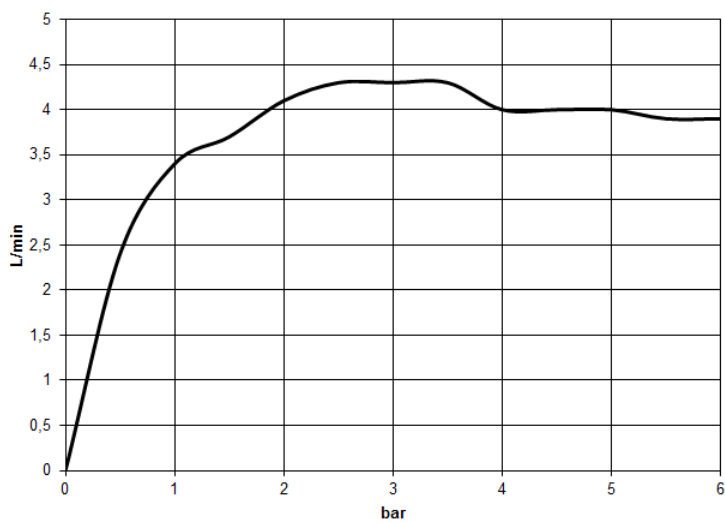

Article number: 13 805 811-00

Dimensional drawing

mm [inches]

All details in mm / inch = mm x 0.0394

Flow rate chart

Luxury Bathroom Solutions

Washbasin - CYO

Wall-mounted basin spout without pop-up waste - polished chrome