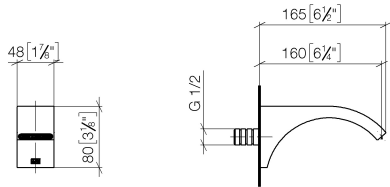

Washbasin - CYO

Wall-mounted basin spout without pop-up waste - polished chrome

Article number: 13 800 811-00

- 160 mm projection
- fixed spout
- rectangular, air-enriched flow
- hole diameter 37 mm
- 1/2" connection
- max. flow 4.5 l/min
- lead-free
- Fittings group as per DIN 4109: 1

Article number: 13 800 811-00

Dimensional drawing

mm [inches]

All details in mm / inch = mm x 0.0394

Flow rate chart

Luxury Bathroom Solutions

Washbasin - CYO

Wall-mounted basin spout without pop-up waste - polished chrome