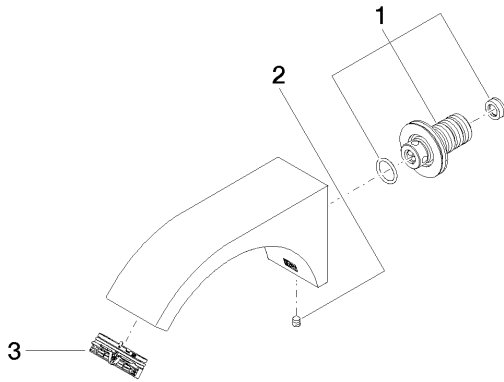

Article number: 13 800 811-00

Dimensional drawing

mm [inches]

All details in mm / inch = mm x 0.0394

Flow rate chart

Luxury Bathroom Solutions

Washbasin - CYO

Wall-mounted basin spout without pop-up waste - polished chrome

Washbasin - CYO

Wall-mounted basin spout without pop-up waste - polished chrome

Article number: 13 800 811-00

Spare parts list

No.	Item Number	Name	Quantity used
1	90 24 03 108 01 90	nipple set	1
2	04 31 11 004 00 90	pin	1
3	90 29 03 121 00 90	aerator	1