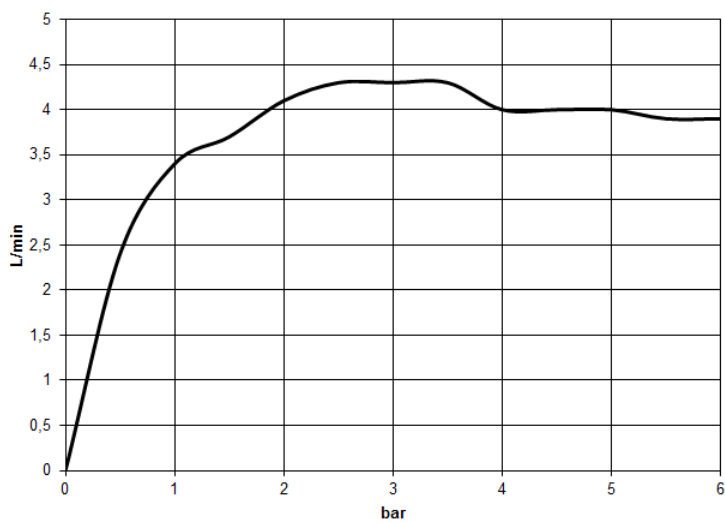

Article number: 13 800 811-00

Dimensional drawing

mm [inches]

All details in mm / inch = mm x 0.0394

Flow rate chart

Luxury Bathroom Solutions

Washbasin - CYO

Wall-mounted basin spout without pop-up waste - polished chrome