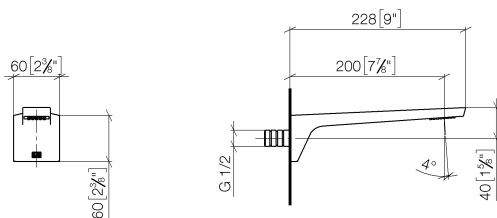

Washbasin - CL.1

Wall-mounted basin spout without pop-up waste - polished chrome

Article number: 13 800 705-00

Date of manufacture from 3/9/2015

- 200 mm projection
- fixed spout
- rectangular spray pattern with 40 individual jets
- hole diameter 37 mm
- lead-free
- 1/2" connection
- plug-link mounting
- max. flow 4.5 l/min
- Fittings group as per DIN 4109: 1

polished chrome

Dimensional drawing

mm [inches]

Luxury Bathroom Solutions

Washbasin - CL.1

Wall-mounted basin spout without pop-up waste - polished chrome

Article number: 13 800 705-00

Date of manufacture from 3/9/2015

All details in mm / inch = mm x 0.0394

Flow rate chart

Other finish variants

platinum matt
13 800 705-06

Dark Platinum matt
13 800 705-99

Other finishes on request (x-tra Service)

Luxury Bathroom Solutions

Washbasin - CL.1

Wall-mounted basin spout without pop-up waste - polished chrome

Article number: 13 800 705-00

Date of manufacture from 3/9/2015

35 085 970 90

Concealed wall elbow -

Spare parts list

No.	Item Number	Name	Quantity used
1	09 24 03 081 10 90	extension	1
2	90 24 03 108 01 90	nipple set	1
3	09 30 30 113 20 90	screw	3
4	09 14 10 001 90	seal	3
5	04 31 11 004 00 90	pin	1
6	90 11 02 297 00 90	aerator	1