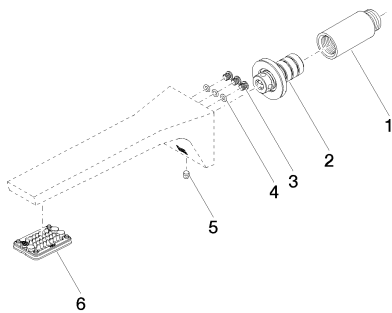

Wall-mounted basin spout without pop-up waste - polished chrome

Article number: 13 800 705-00

Date of manufacture from 3/9/2015

35 085 970 90

Concealed wall elbow -

Spare parts list

No.	Item Number	Name	Quantity used
1	09 24 03 081 10 90	extension	1
2	90 24 03 108 01 90	nipple set	1
3	09 30 30 113 20 90	screw	3
4	09 14 10 001 90	seal	3
5	04 31 11 004 00 90	pin	1
6	90 11 02 297 00 90	aerator	1