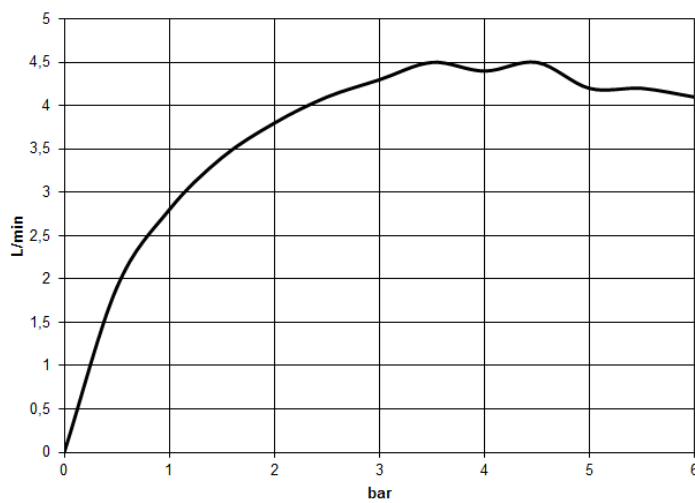

polished chrome

Dimensional drawing

mm [inches]

Luxury Bathroom Solutions

Washbasin - CL.1

Wall-mounted basin spout without pop-up waste - polished chrome

Article number: 13 800 705-00

Date of manufacture from 3/9/2015

All details in mm / inch = mm x 0.0394

Flow rate chart

Other finish variants

platinum matt
13 800 705-06

Dark Platinum matt
13 800 705-99

Other finishes on request (x-tra Service)

Luxury Bathroom Solutions

Washbasin - CL.1