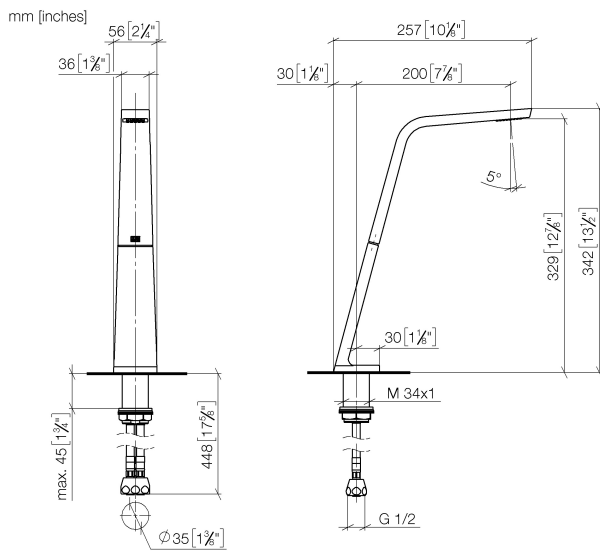

Washbasin - CL.1

Deck-mounted basin spout without pop-up waste - polished chrome

Article number: 13 717 705-00

Date of manufacture from 7/1/2021

- 200 mm projection
- fixed spout
- rectangular spray pattern with 40 individual jets
- height of mixer 343 mm
- height up to aerator 329 mm
- hole diameter 35 mm
- max. flow 4 l/min
- 1/2" connection
- 2x screw-in M 10 x 1 pressure hose, leak-tested
- lead-free
- Fittings group as per DIN 4109: 1

polished chrome

Luxury Bathroom Solutions

Washbasin - CL.1

Deck-mounted basin spout without pop-up waste - polished chrome

Article number: 13 717 705-00

Date of manufacture from 7/1/2021

Dimensional drawing

All details in mm / inch = mm x 0.0394

Flow rate chart

Luxury Bathroom Solutions

Washbasin - CL.1

Deck-mounted basin spout without pop-up waste - polished chrome

Article number: 13 717 705-00

Date of manufacture from 7/1/2021

Other finish variants

platinum matt
13 717 705-06

Dark Platinum matt
13 717 705-99

Other finishes on request (x-tra Service)

Spare parts list

No.	Item Number	Name	Quantity used
1	90 11 70 003 00-00	spout	1
2	09 31 11 044 90	pin	1
3	09 16 01 016 90	ring	1
4	09 23 01 034 90	flow reducer	1
5	09 14 10 130 90	seal	1
6	09 11 10 055 10 90	connection	1
7	04 30 04 019 00 90	hose	2
8	09 30 01 208 90	connection	1
9	04 23 10 044 06 90	fixing set	1