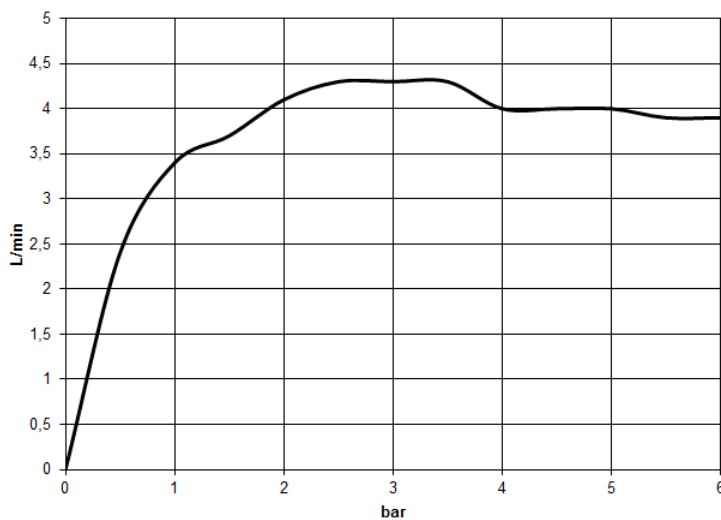

Washbasin - CL.1

Deck-mounted basin spout without pop-up waste - polished chrome

Article number: 13 717 705-00

Date of manufacture from 7/1/2021

- 200 mm projection
- fixed spout
- rectangular spray pattern with 40 individual jets
- height of mixer 343 mm
- height up to aerator 329 mm
- hole diameter 35 mm
- max. flow 4 l/min
- 1/2" connection
- 2x screw-in M 10 x 1 pressure hose, leak-tested
- lead-free
- Fittings group as per DIN 4109: 1

polished chrome

Luxury Bathroom Solutions

Washbasin - CL.1

Deck-mounted basin spout without pop-up waste - polished chrome

Article number: 13 717 705-00

Date of manufacture from 7/1/2021

Dimensional drawing

All details in mm / inch = mm x 0.0394

Flow rate chart

Luxury Bathroom Solutions

Washbasin - CL.1

Deck-mounted basin spout without pop-up waste - polished chrome

Article number: 13 717 705-00

Date of manufacture from 7/1/2021