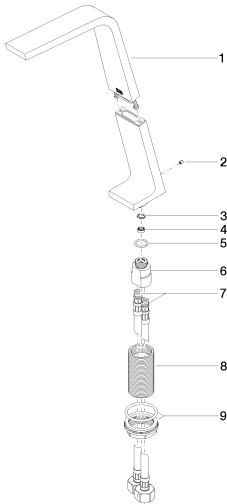

Washbasin - CL.1

Deck-mounted basin spout without pop-up waste - polished chrome

Article number: 13 717 705-00

Date of manufacture from 7/1/2021

- 200 mm projection
- fixed spout
- rectangular spray pattern with 40 individual jets
- height of mixer 343 mm
- height up to aerator 329 mm
- hole diameter 35 mm
- max. flow 4 l/min
- 1/2" connection
- 2x screw-in M 10 x 1 pressure hose, leak-tested
- lead-free
- Fittings group as per DIN 4109: 1

All details in mm / inch = mm x 0.0394

Flow rate chart

Luxury Bathroom Solutions

Washbasin - CL.1

Deck-mounted basin spout without pop-up waste - polished chrome

Article number: 13 717 705-00

Date of manufacture from 7/1/2021

Other finish variants

platinum matt
13 717 705-06

Dark Platinum matt
13 717 705-99

Other finishes on request (x-tra Service)

Spare parts list

No.	Item Number	Name	Quantity used
1	90 11 70 003 00-00	spout	1
2	09 31 11 044 90	pin	1
3	09 16 01 016 90	ring	1
4	09 23 01 034 90	flow reducer	1
5	09 14 10 130 90	seal	1
6	09 11 10 055 10 90	connection	1
7	04 30 04 019 00 90	hose	2
8	09 30 01 208 90	connection	1
9	04 23 10 044 06 90	fixing set	1