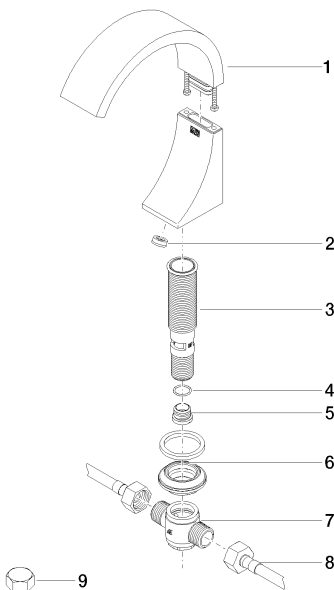

Washbasin - CYO

Deck-mounted basin spout without pop-up waste - polished chrome

Article number: 13 715 811-00

- 133 mm projection
- fixed spout
- rectangular, air-enriched flow
- height of mixer 180 mm
- height up to aerator 128 mm
- hole diameter 35 mm
- 2x 1/2" x 1/2" high pressure hose
- max. flow 4.5 l/min
- lead-free
- Fittings group as per DIN 4109: 1

13 715 811-38

Dark Platinum matt

13 715 811-99

Other finishes on request (x-tra Service)

Spare parts list

No.	Item Number	Name	Quantity used
1	90 11 70 012 00-00	spout	1
2	09 23 01 163 90	flow reducer	1
3	90 30 01 033 00 90	base	1
4	09 14 10 017 90	seal	1
5	09 24 04 021 10 90	nipple	1
6	04 23 10 044 09 90	fixing set	1
7	04 17 11 020 10 90	distributor	1
8	04 30 04 096 00 90	hose	2
9	04 21 02 006 00 92	cap	2