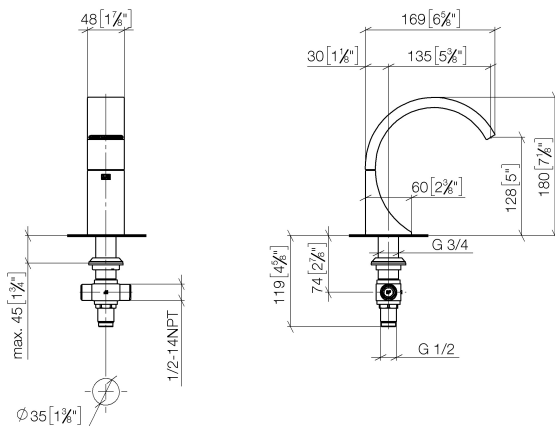

Washbasin - CYO

Deck-mounted basin spout without pop-up waste - polished chrome

Article number: 13 715 811-00

- 133 mm projection
- fixed spout
- rectangular, air-enriched flow
- height of mixer 180 mm
- height up to aerator 128 mm
- hole diameter 35 mm
- 2x 1/2" x 1/2" high pressure hose
- max. flow 4.5 l/min
- lead-free
- Fittings group as per DIN 4109: 1

polished chrome

Discontinued articles/items available to order until 31.12.9999

Dimensional drawing

mm [inches]

Luxury Bathroom Solutions

Washbasin - CYO

Deck-mounted basin spout without pop-up waste - polished chrome

Article number: 13 715 811-00

All details in mm / inch = mm x 0.0394

Flow rate chart

Luxury Bathroom Solutions

Washbasin - CYO

Deck-mounted basin spout without pop-up waste - polished chrome

Article number: 13 715 811-00