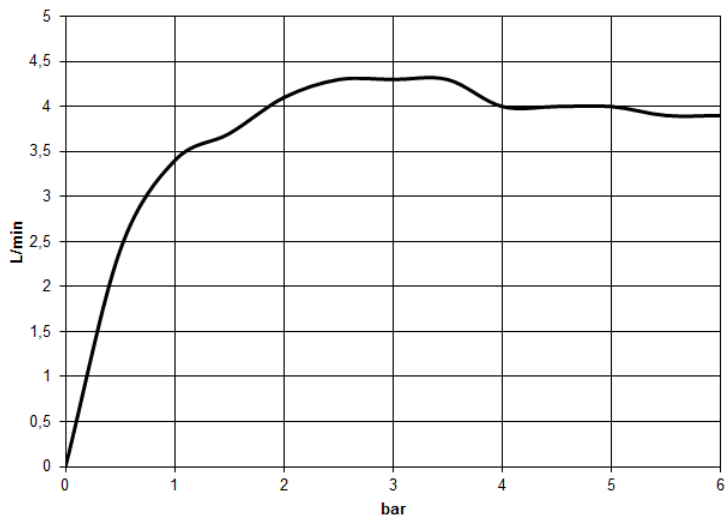

Washbasin - CYO

Deck-mounted basin spout without pop-up waste - polished chrome

Article number: 13 715 811-00

- 133 mm projection
- fixed spout
- rectangular, air-enriched flow
- height of mixer 180 mm
- height up to aerator 128 mm
- hole diameter 35 mm
- 2x 1/2" x 1/2" high pressure hose
- max. flow 4.5 l/min
- lead-free
- Fittings group as per DIN 4109: 1

polished chrome

Discontinued articles/items available to order until 31.12.9999

Dimensional drawing

mm [inches]

Luxury Bathroom Solutions

Washbasin - CYO

Deck-mounted basin spout without pop-up waste - polished chrome

Article number: 13 715 811-00

All details in mm / inch = mm x 0.0394

Flow rate chart

Luxury Bathroom Solutions

Washbasin - CYO

Deck-mounted basin spout without pop-up waste - polished chrome

Article number: 13 715 811-00