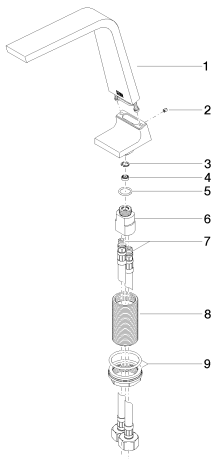

Washbasin - CL.1

Deck-mounted basin spout without pop-up waste - polished chrome

Article number: 13 715 705-00

Date of manufacture from 7/1/2021

- 160 mm projection
- fixed spout
- rectangular spray pattern with 40 individual jets
- height of mixer 204 mm
- height up to aerator 190 mm
- hole diameter 35 mm
- 2x screw-in M 10 x 1 pressure hose, leak-tested
- 1/2" connection
- max. flow 4 l/min
- lead-free
- Fittings group as per DIN 4109: 1

polished chrome

Luxury Bathroom Solutions

Washbasin - CL.1

Deck-mounted basin spout without pop-up waste - polished chrome

Article number: 13 715 705-00

Date of manufacture from 7/1/2021

Dimensional drawing

mm [inches]

All details in mm / inch = mm x 0.0394

Flow rate chart

Luxury Bathroom Solutions

Washbasin - CL.1

Deck-mounted basin spout without pop-up waste - polished chrome

Article number: 13 715 705-00

Date of manufacture from 7/1/2021

Other finish variants

platinum matt
13 715 705-06

Dark Platinum matt
13 715 705-99

Other finishes on request (x-tra Service)

Spare parts list

No.	Item Number	Name	Quantity used
1	90 11 70 003 00-00	spout	1
2	09 31 11 044 90	pin	1
3	09 16 01 016 90	ring	1
4	09 23 01 034 90	flow reducer	1
5	09 14 10 130 90	seal	1
6	09 11 10 055 10 90	connection	1
7	04 30 04 019 00 90	hose	2
8	09 30 01 208 90	connection	1
9	04 23 10 044 06 90	fixing set	1