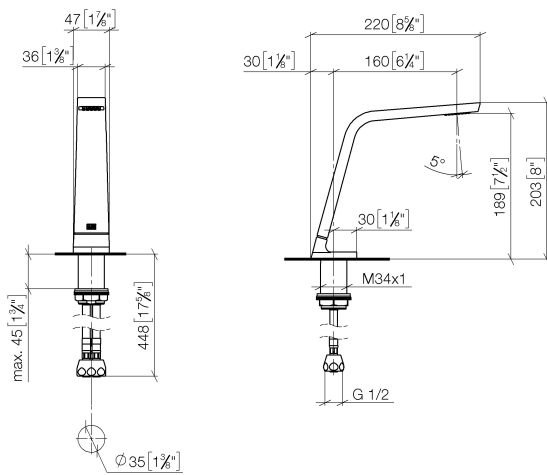

Washbasin - CL.1

Deck-mounted basin spout without pop-up waste - polished chrome

Article number: 13 715 705-00

Date of manufacture from 7/1/2021

- 160 mm projection
- fixed spout
- rectangular spray pattern with 40 individual jets
- height of mixer 204 mm
- height up to aerator 190 mm
- hole diameter 35 mm
- 2x screw-in M 10 x 1 pressure hose, leak-tested
- 1/2" connection
- max. flow 4 l/min
- lead-free
- Fittings group as per DIN 4109: 1

polished chrome

Luxury Bathroom Solutions

Washbasin - CL.1

Deck-mounted basin spout without pop-up waste - polished chrome

Article number: 13 715 705-00

Date of manufacture from 7/1/2021

Dimensional drawing

mm [inches]

All details in mm / inch = mm x 0.0394

Flow rate chart

Luxury Bathroom Solutions

Washbasin - CL.1

Deck-mounted basin spout without pop-up waste - polished chrome

Article number: 13 715 705-00

Date of manufacture from 7/1/2021

Other finish variants

platinum matt
13 715 705-06

Dark Platinum matt
13 715 705-99

Other finishes on request (x-tra Service)

Spare parts list

No.	Item Number	Name	Quantity used
1	90 11 70 003 00-00	spout	1
2	09 31 11 044 90	pin	1
3	09 16 01 016 90	ring	1
4	09 23 01 034 90	flow reducer	1
5	09 14 10 130 90	seal	1
6	09 11 10 055 10 90	connection	1
7	04 30 04 019 00 90	hose	2
8	09 30 01 208 90	connection	1
9	04 23 10 044 06 90	fixing set	1