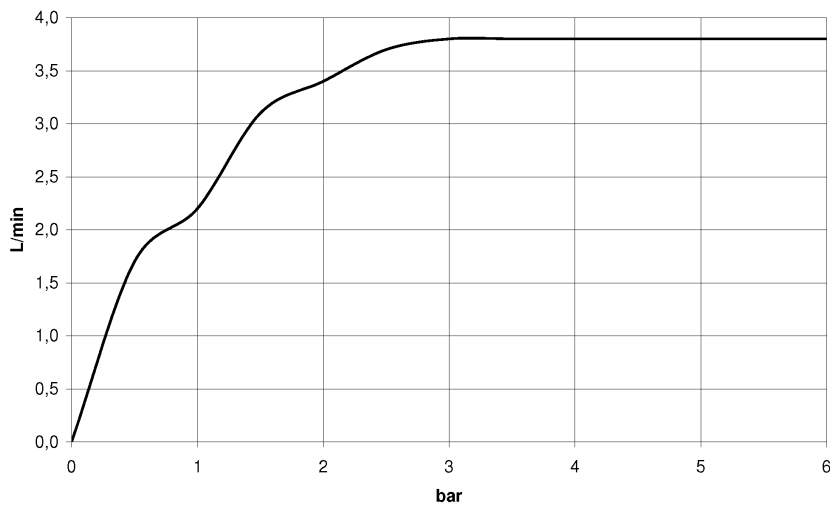

Washbasin - CL.1

Deck-mounted basin spout without pop-up waste - polished chrome

Article number: 13 715 705-00

Date of manufacture from 7/1/2021

- 160 mm projection
- fixed spout
- rectangular spray pattern with 40 individual jets
- height of mixer 204 mm
- height up to aerator 190 mm
- hole diameter 35 mm
- 2x screw-in M 10 x 1 pressure hose, leak-tested
- 1/2" connection
- max. flow 4 l/min
- lead-free
- Fittings group as per DIN 4109: 1

polished chrome

Luxury Bathroom Solutions

Washbasin - CL.1

Deck-mounted basin spout without pop-up waste - polished chrome

Article number: 13 715 705-00

Date of manufacture from 7/1/2021

Dimensional drawing

mm [inches]

All details in mm / inch = mm x 0.0394

Flow rate chart

Luxury Bathroom Solutions

Washbasin - CL.1

Deck-mounted basin spout without pop-up waste - polished chrome

Article number: 13 715 705-00

Date of manufacture from 7/1/2021