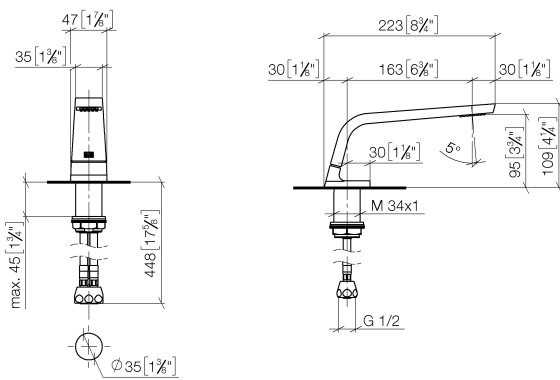

Washbasin - CL.1

Deck-mounted basin spout without pop-up waste - polished chrome

Article number: 13 714 705-00

Date of manufacture from 7/1/2021

- 160 mm projection
- fixed spout
- rectangular spray pattern with 40 individual jets
- height of mixer 108 mm
- height up to aerator 94 mm
- hole diameter 35 mm
- 2x screw-in M 10 x 1 pressure hose, leak-tested
- 1/2" connection
- max. flow 4 l/min
- lead-free
- Fittings group as per DIN 4109: 1

polished chrome

Luxury Bathroom Solutions

Washbasin - CL.1

Deck-mounted basin spout without pop-up waste - polished chrome

Article number: 13 714 705-00

Date of manufacture from 7/1/2021

Dimensional drawing

mm [inches]

All details in mm / inch = mm x 0.0394

Flow rate chart

Luxury Bathroom Solutions

Washbasin - CL.1

Deck-mounted basin spout without pop-up waste - polished chrome

Article number: 13 714 705-00

Date of manufacture from 7/1/2021