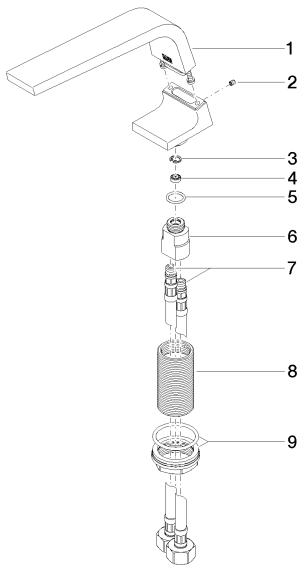

Washbasin - CL.1

Deck-mounted basin spout without pop-up waste - polished chrome

Article number: 13 714 705-00

Date of manufacture from 7/1/2021

- 160 mm projection
- fixed spout
- rectangular spray pattern with 40 individual jets
- height of mixer 108 mm
- height up to aerator 94 mm
- hole diameter 35 mm
- 2x screw-in M 10 x 1 pressure hose, leak-tested
- 1/2" connection
- max. flow 4 l/min
- lead-free
- Fittings group as per DIN 4109: 1

mm [inches]

All details in mm / inch = mm x 0.0394

Flow rate chart

Luxury Bathroom Solutions

Washbasin - CL.1

Deck-mounted basin spout without pop-up waste - polished chrome

Article number: 13 714 705-00

Date of manufacture from 7/1/2021

Other finish variants

platinum matt
13 714 705-06

Dark Platinum matt
13 714 705-99

Other finishes on request (x-tra Service)

Spare parts list

No.	Item Number	Name	Quantity used
1	90 11 70 002 00-00	spout	1
2	09 31 11 044 90	pin	1
3	09 16 01 016 90	ring	1
4	09 23 01 034 90	flow reducer	1
5	09 14 10 130 90	seal	1
6	09 11 10 055 10 90	connection	1
7	04 30 04 019 00 90	hose	2
8	09 30 01 208 90	connection	1
9	04 23 10 044 06 90	fixing set	1