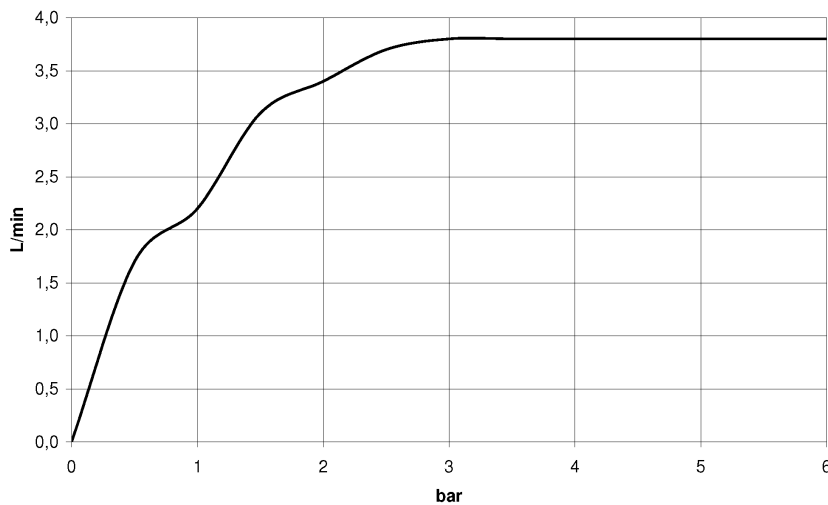

Washbasin - CL.1

Deck-mounted basin spout without pop-up waste - polished chrome

Article number: 13 714 705-00

Date of manufacture from 7/1/2021

- 160 mm projection
- fixed spout
- rectangular spray pattern with 40 individual jets
- height of mixer 108 mm
- height up to aerator 94 mm
- hole diameter 35 mm
- 2x screw-in M 10 x 1 pressure hose, leak-tested
- 1/2" connection
- max. flow 4 l/min
- lead-free
- Fittings group as per DIN 4109: 1

polished chrome

Luxury Bathroom Solutions

Washbasin - CL.1

Deck-mounted basin spout without pop-up waste - polished chrome

Article number: 13 714 705-00

Date of manufacture from 7/1/2021

Dimensional drawing

mm [inches]

All details in mm / inch = mm x 0.0394

Flow rate chart

Luxury Bathroom Solutions

Washbasin - CL.1

Deck-mounted basin spout without pop-up waste - polished chrome

Article number: 13 714 705-00

Date of manufacture from 7/1/2021