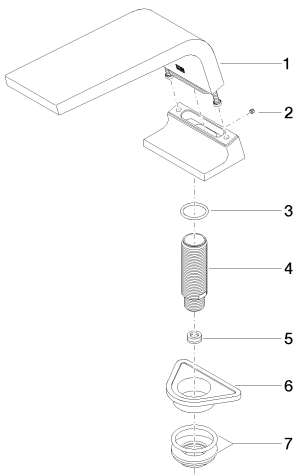

Bath - CL.1

bath spout without diverter for deck mounting - polished chrome

Article number: 13 612 705-00

Date of manufacture from 5/27/2021

- 200 mm projection
- rectangular spray pattern with 55 individual jets
- height of mixer 125 mm
- height up to aerator 108 mm
- hole diameter 35 mm
- 1/2" connection
- max. flow 24.6 l/min at 3 bar flow pressure
- Fittings group as per DIN 4109: 2

polished chrome

Dimensional drawing

mm [inches]

All details in mm / inch = mm x 0.0394

Luxury Bathroom Solutions

We reserve the right to change designs, product range and technical specifications without prior notice.
More information can be found at: www.dornbracht.com +49 (0) 2371 88999 950 mail@dornbracht.com

Dark Platinum matt
13 612 705-99

Other finishes on request (x-tra Service)

Luxury Bathroom Solutions

Bath - CL.1

bath spout without diverter for deck mounting - polished chrome

Article number: 13 612 705-00

Date of manufacture from 5/27/2021

Spare parts list

No.	Item Number	Name	Quantity used
1	90 11 70 007 00-00	spout	1
2	09 31 11 099 90	pin	1
3	09 14 10 009 90	seal	1
4	09 30 01 117 90	connection	1
5	09 23 01 057 90	flow reducer	1
6	09 18 40 090 90	sleeve	1
7	04 23 10 004 03 90	fixing set	1