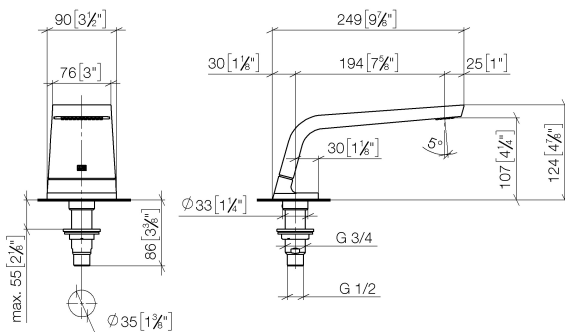

Bath - CL.1

bath spout without diverter for deck mounting - polished chrome

Article number: 13 612 705-00

Date of manufacture from 5/27/2021

- 200 mm projection
- rectangular spray pattern with 55 individual jets
- height of mixer 125 mm
- height up to aerator 108 mm
- hole diameter 35 mm
- 1/2" connection
- max. flow 24.6 l/min at 3 bar flow pressure
- Fittings group as per DIN 4109: 2

polished chrome

Dimensional drawing

mm [inches]

All details in mm / inch = mm x 0.0394

Luxury Bathroom Solutions

We reserve the right to change designs, product range and technical specifications without prior notice.
More information can be found at: www.dornbracht.com +49 (0) 2371 88999 950 mail@dornbracht.com

Bath - CL.1

bath spout without diverter for deck mounting - polished chrome

Article number: 13 612 705-00

Date of manufacture from 5/27/2021

Flow rate chart

Other finish variants

platinum matt
13 612 705-06

Date of manufacture from 5/27/2021

Spare parts list

No.	Item Number	Name	Quantity used
1	90 11 70 007 00-00	spout	1
2	09 31 11 099 90	pin	1
3	09 14 10 009 90	seal	1
4	09 30 01 117 90	connection	1
5	09 23 01 057 90	flow reducer	1
6	09 18 40 090 90	sleeve	1
7	04 23 10 004 03 90	fixing set	1