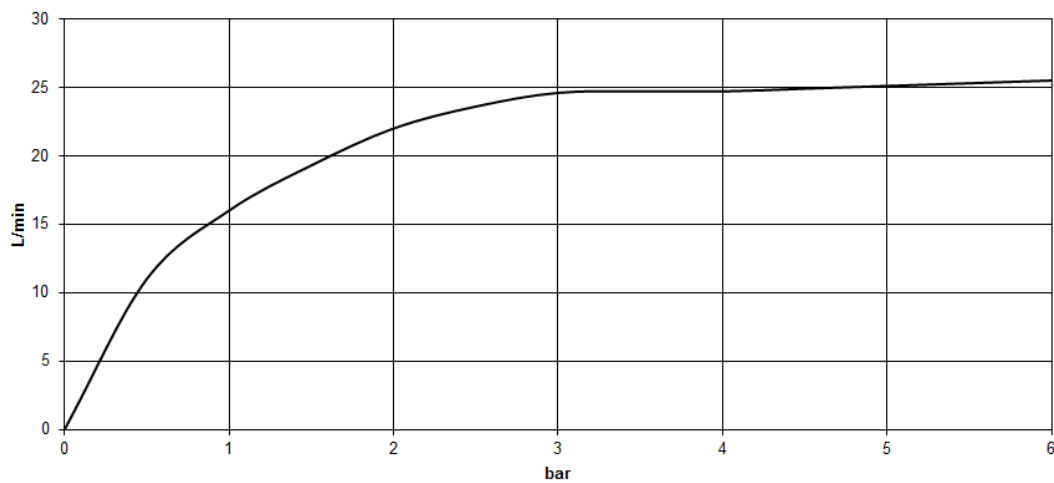

Bath - CL.1

bath spout without diverter for deck mounting - polished chrome

Article number: 13 612 705-00

Date of manufacture from 5/27/2021

Flow rate chart

Other finish variants

Other finishes on request (x-tra Service)

Luxury Bathroom Solutions