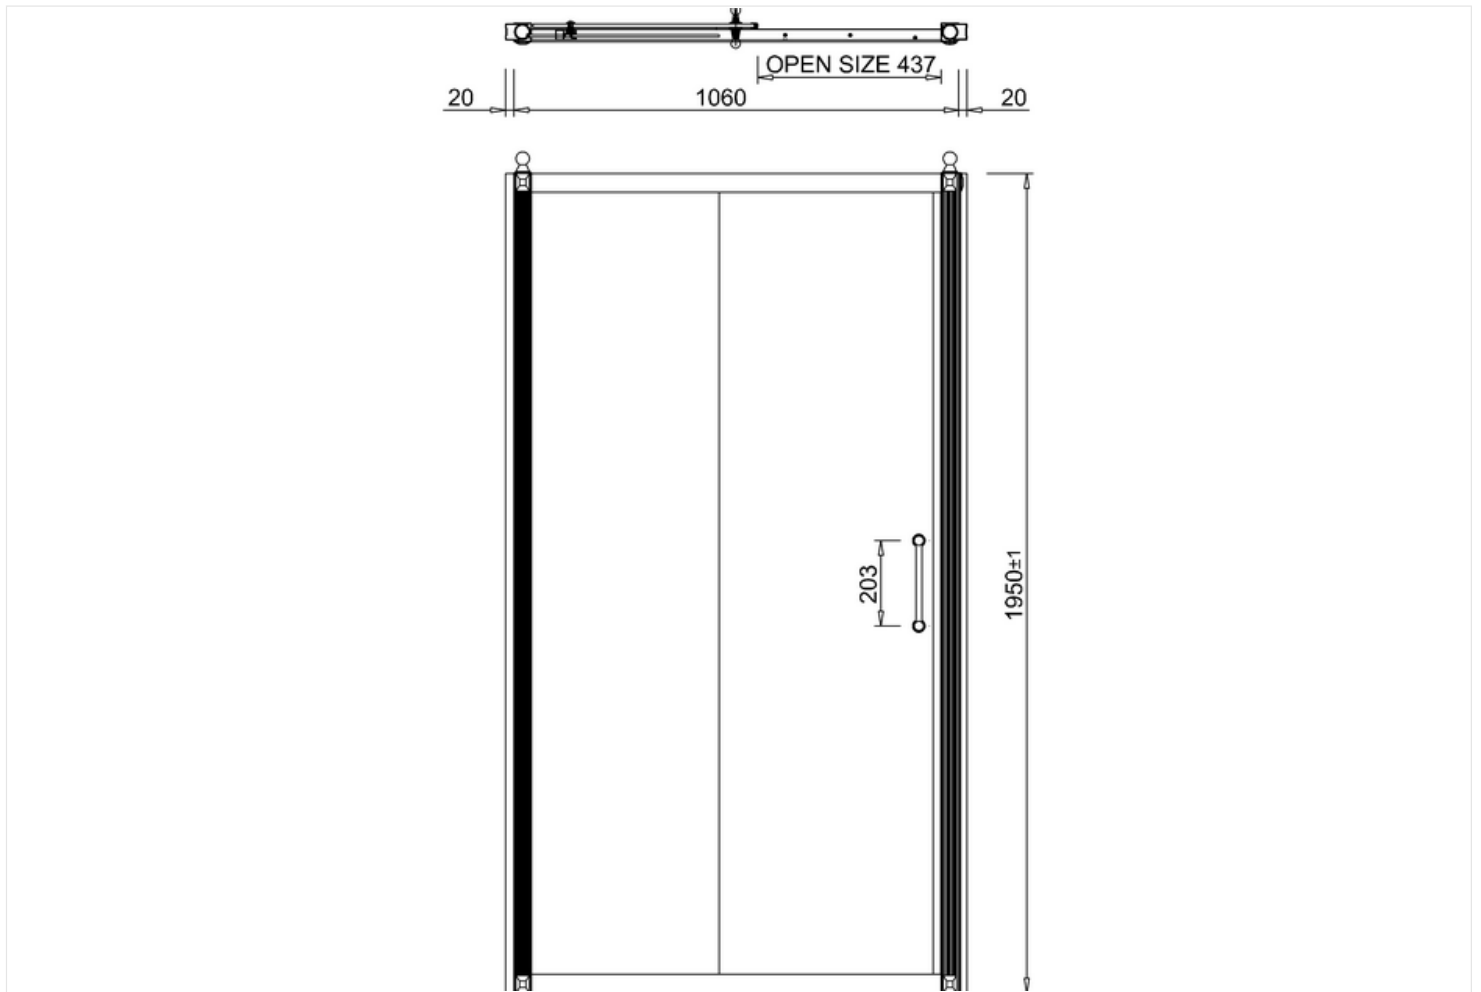

Burlington®

Simply Exclusive
Fabulous yet simplistic bathrooms

Luxury Bathroom Solutions