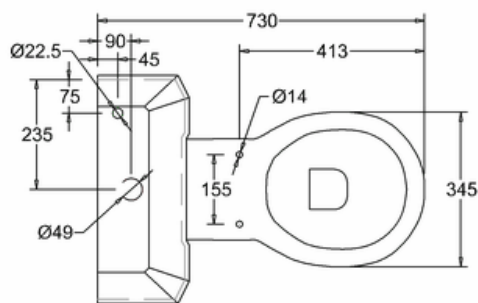

**Technical Specification**

**Size:** 345 x 645 x 780 mm

**Finishes :** White

**Product Type :** Traditional

**Material :** Vitreous China

**Weight :** 38.5 kg

**Overall Height :** 78cm

**Additional information**

Inlet Position Inlet is located on the base of cistern tank on the right side

**Compliance/Approvals:**

**BS EN 997:2012**

WC pans and WC suites with integral trap

**BS EN 33:2011**

Pedestal W.C. pans with close-coupled flushing cistern. Connecting dimensions

○ Inlet hole bottom right  
 ○ Outlet hole