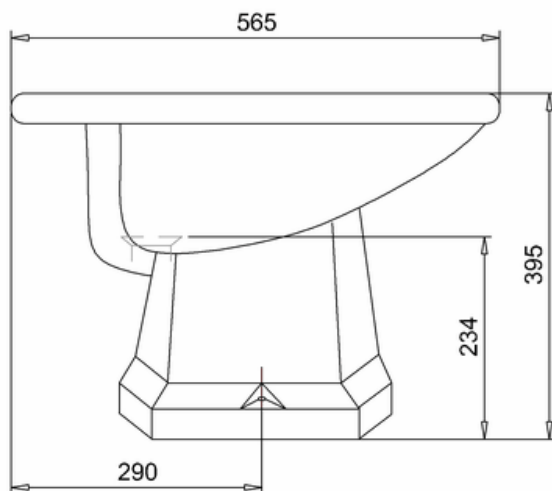

Luxury Bathroom Solutions