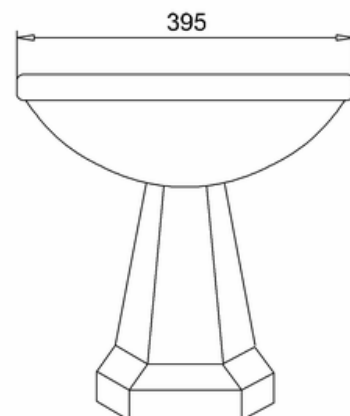

Luxury Bathroom Solutions