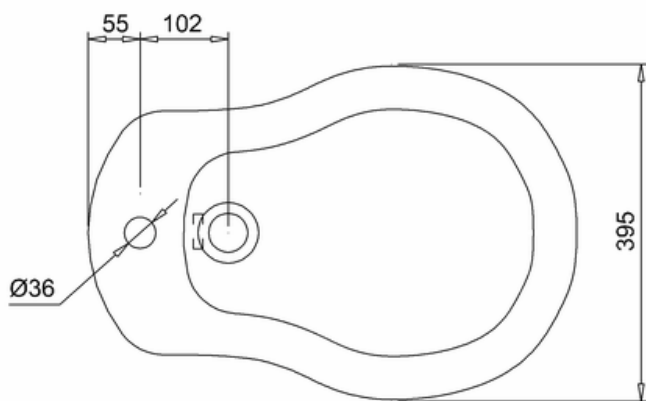

Luxury Bathroom Solutions