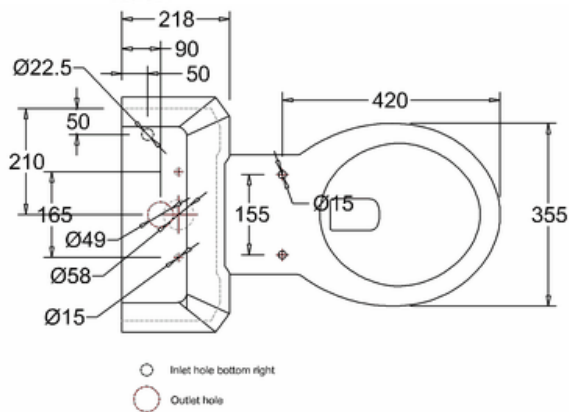

Technical Specification

Size: 480 x 660 x 845 mm

Finishes : White

Product Type : Traditional

Material : Vitreous China

Weight : 37.1 kg

Overall Height : 84.5cm

Additional information

Inlet Position Inlet is located on the base of cistern tank on the right side

Compliance/Approvals:

BS EN 997:2012

WC pans and WC suites with integral trap

BS EN 33:2011

Pedestal W.C. pans with close-coupled flushing cistern. Connecting dimensions