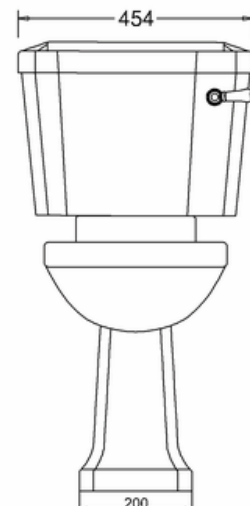

Simply Exclusive
Classically styled bathrooms

Regal close-coupled pan with slimline lever cistern

C3 Close coupled/low level cistern 44cm ceramic lever (incl. Cistern fittings)

P12 Regal close coupled pan

Technical Specification

Size: 480 x 660 x 845 mm

Finishes : White

Product Type : Traditional

Material : Vitreous China

Weight : 37.1 kg

Overall Height : 84.5cm

Additional information

Inlet Position Inlet is located on the base of cistern tank on the right side

Compliance/Approvals:

BS EN 997:2012

WC pans and WC suites with integral trap

BS EN 33:2011

Pedestal W.C. pans with close-coupled flushing cistern. Connecting dimensions