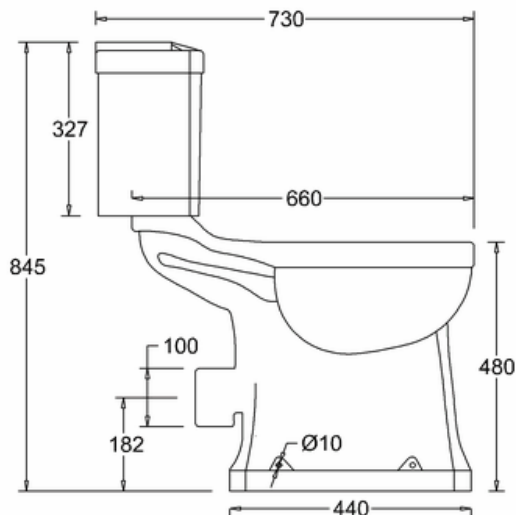

Simply Exclusive
Classically styled bathrooms

Regal close-coupled pan with slimline lever cistern

C3 Close coupled/low level cistern 44cm ceramic lever (incl. Cistern fittings)

P12 Regal close coupled pan

Technical Specification

Size: 480 x 660 x 845 mm

Finishes : White

Product Type : Traditional

Material : Vitreous China

Weight : 37.1 kg

Overall Height : 84.5cm

Additional information

Inlet Position Inlet is located on the base of cistern tank on the right side

Compliance/Approvals:

BS EN 997:2012

WC pans and WC suites with integral trap

BS EN 33:2011

Pedestal W.C. pans with close-coupled flushing cistern. Connecting dimensions