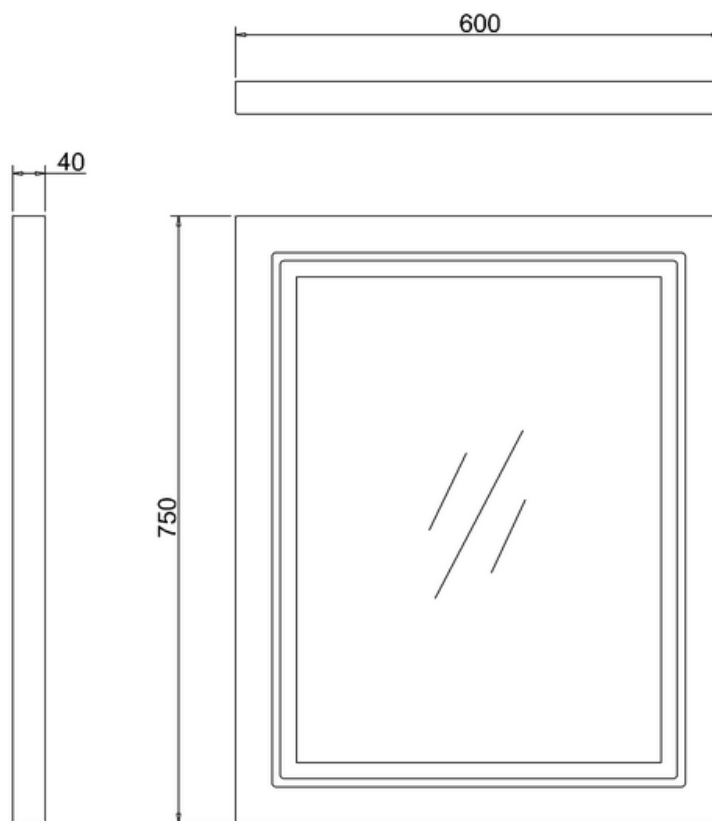

Simply Exclusive
Classically styled bathrooms

Framed 60 Mirror with LED illumination - Dark Olive

M6MO 600 LED Mirror - Dark Olive

Barcode: M6MO (5055806018792)

Technical Specification

Code : M6MO

Finishes : Dark Olive

Product Type : Traditional

Material : Wood & Glass & Aluminum

Additional information

5 layers of primer featuring UV stabilization to minimize colour fading from exposure to sunlight. The painted top coat is then applied from a glorious depth of colours.

under-canopy LED lighting

LED lighting around the mirror

infra red on/off switch

rigid solid carcass - flat pack

mirror backing is sealed

the IP rating of LED lighting is IP44

Compliance/Approvals:

EN14749:2005, EN61347-2-13:2006

EN62471:2011:2008

EN60598-1:2008:2009

EN60598-2-2:1996:1997

EN61347-1:2008

Luxury Bathroom Solutions