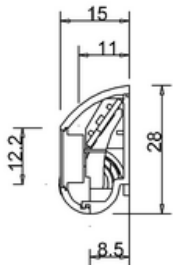

LED cabinet and drawer light code: LED 1

LED1 LED cabinet and drawer light

Technical specification:

Size: 217 x 15 x 28 mm

Weight: 0.05 kg

Finishes : LED

Additional information:

Powered by four AAA batteries (not supplied)

LED light switches on via a movement sensor, and switches off automatically 15 seconds after no movement is detected.

Compliance/Approvals:

EN62471:2011:2008

EN60598-1:2008:2009

EN60598-2-2:1996:1997

EN61347-1:2008

EN61347-2-13:2006

Luxury Bathroom Solutions