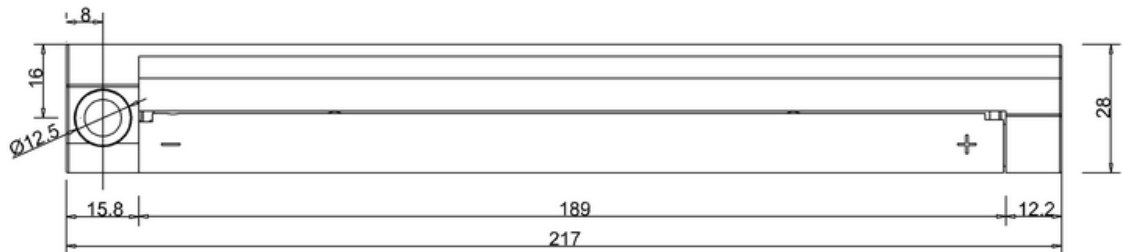

LED cabinet and drawer light code: LED 1

LED1 LED cabinet and drawer light

Technical specification:

Size: 217 x 15 x 28 mm

Weight: 0.05 kg

Finishes : LED

Additional information:

Powered by four AAA batteries (not supplied)

LED light switches on via a movement sensor, and switches off automatically 15 seconds after no movement is detected.

Compliance/Approvals:

EN62471:2011:2008

EN60598-1:2008:2009

EN60598-2-2:1996:1997

EN61347-1:2008

EN61347-2-13:2006

Luxury Bathroom Solutions