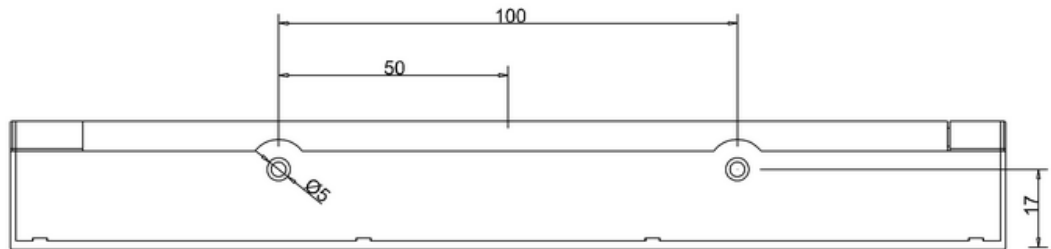

LED cabinet and drawer light code: LED 1

LED1 LED cabinet and drawer light

Technical specification:

Size: 217 x 15 x 28 mm

Weight: 0.05 kg

Finishes : LED

Additional information:

Powered by four AAA batteries (not supplied)

LED light switches on via a movement sensor, and switches off automatically 15 seconds after no movement is detected.

Compliance/Approvals:

EN62471:2011:2008

EN60598-1:2008:2009

EN60598-2-2:1996:1997

EN61347-1:2008

EN61347-2-13:2006

Luxury Bathroom Solutions