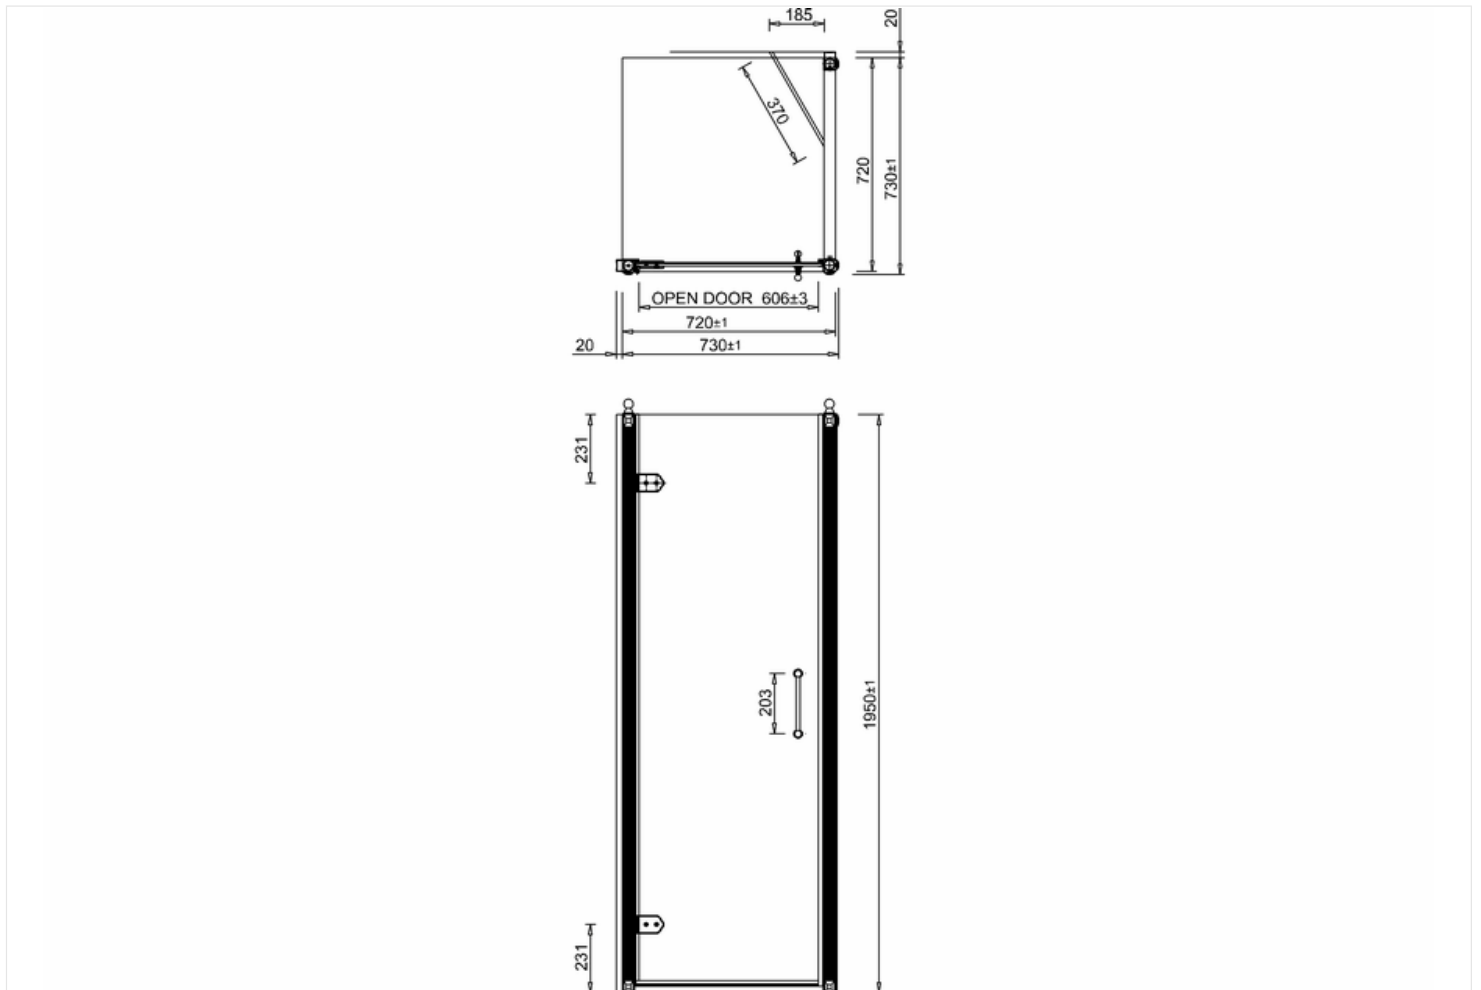

Burlington®

Simply Exclusive
Fabulous yet simplistic bathrooms

Luxury Bathroom Solutions