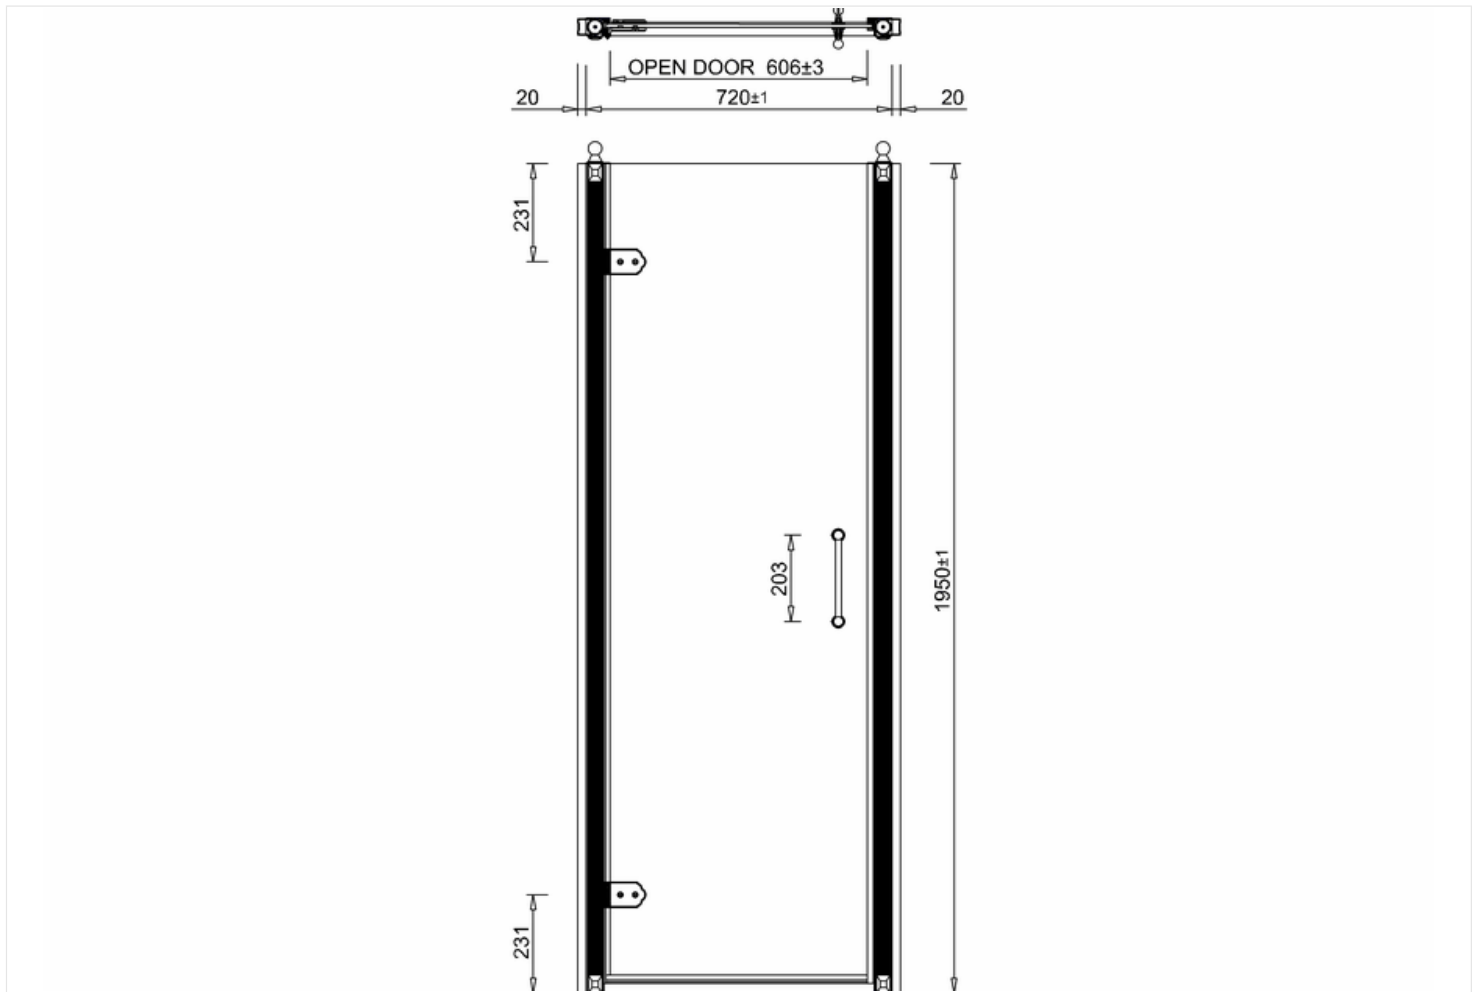

Burlington®

Simply Exclusive
Fabulous yet simplistic bathrooms

Luxury Bathroom Solutions