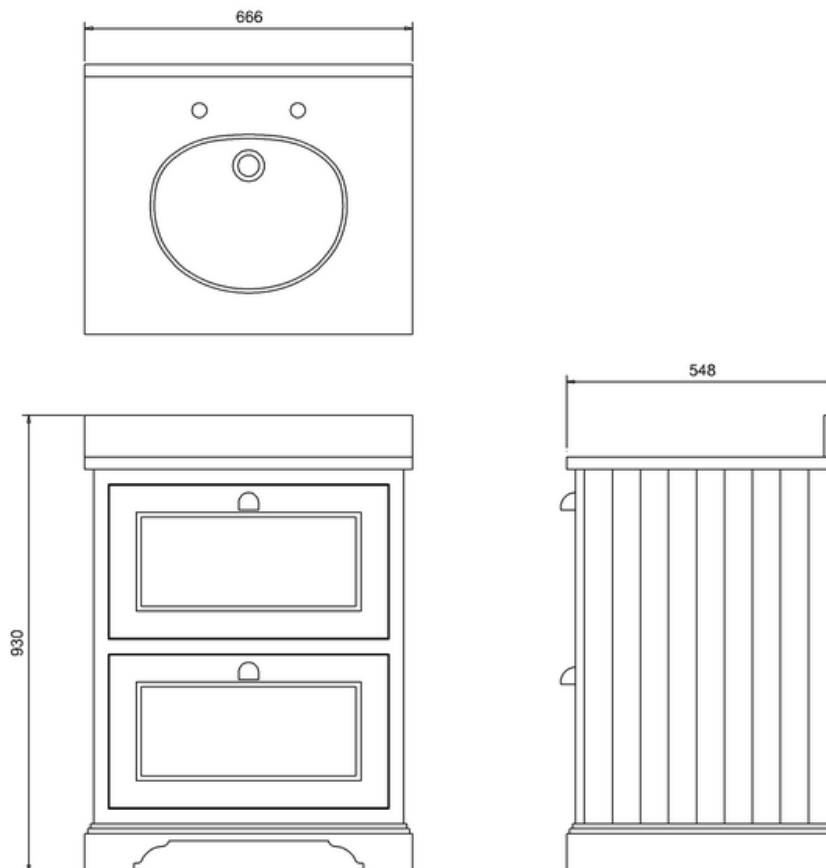

Compliance/Approvals:

EN14749:2005