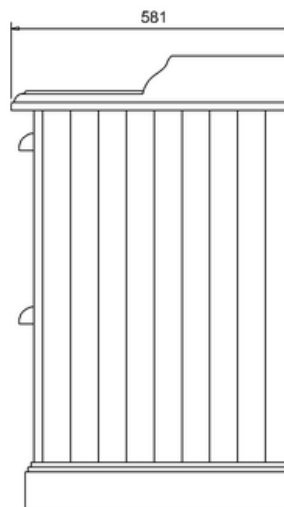

Simply Exclusive
Classically styled bathrooms

Freestanding 65 Vanity Unit with 2 drawers - Dark Olive and Classic basin

FF90 Freestanding Basin Unit with drawers - Dark Olive

Barcodes: B15 1TH (5055806001244), FF90 (5055806017818)

Technical Specification

Finishes : Dark Olive

Product Type : Traditional

Material : FF9: Wood; B15: Vitreous China

Additional information

5 layers of primer featuring UV stabilization to minimize color fading from exposure to sunlight. The painted top coat is then applied from a glorious depth of colours
Doors & drawers are soft closing
Chrome plated metal handles
Fully assembled
The plinths of the freestanding furniture are crafted from HDP Polymer a waterproof base

Compliance/Approvals:

EN14749:2005

Luxury Bathroom Solutions