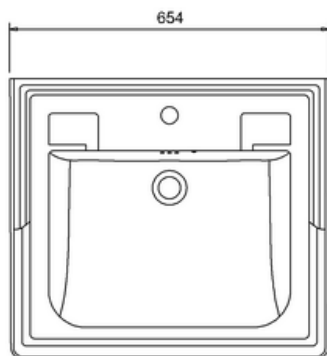

Simply Exclusive
Classically styled bathrooms

Freestanding 65 Vanity Unit with 2 drawers - Dark Olive and Classic basin

FF90 Freestanding Basin Unit with drawers - Dark Olive

Barcodes: B15 1TH (5055806001244), FF90 (5055806017818)

Technical Specification

Finishes : Dark Olive

Product Type : Traditional

Material : FF9: Wood; B15: Vitreous China

Additional information

5 layers of primer featuring UV stabilization to minimize color fading from exposure to sunlight. The painted top coat is then applied from a glorious depth of colours
Doors & drawers are soft closing
Chrome plated metal handles
Fully assembled
The plinths of the freestanding furniture are crafted from HDP Polymer a waterproof base

Compliance/Approvals:

EN14749:2005

Luxury Bathroom Solutions