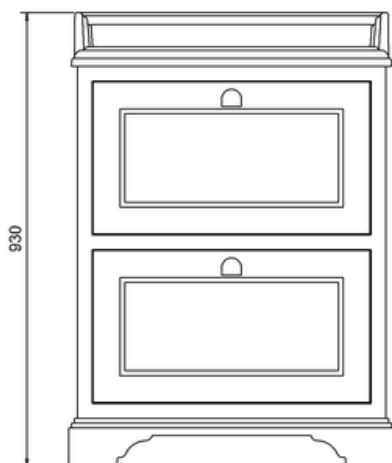

Simply Exclusive
Classically styled bathrooms

Freestanding 65 Vanity Unit with 2 drawers - Dark Olive and Classic basin

FF90 Freestanding Basin Unit with drawers - Dark Olive

Barcodes: B15 1TH (5055806001244), FF90 (5055806017818)

Technical Specification

Finishes : Dark Olive

Product Type : Traditional

Material : FF9: Wood; B15: Vitreous China

Additional information

5 layers of primer featuring UV stabilization to minimize color fading from exposure to sunlight. The painted top coat is then applied from a glorious depth of colours
Doors & drawers are soft closing
Chrome plated metal handles
Fully assembled
The plinths of the freestanding furniture are crafted from HDP Polymer a waterproof base

Compliance/Approvals:

EN14749:2005

Luxury Bathroom Solutions