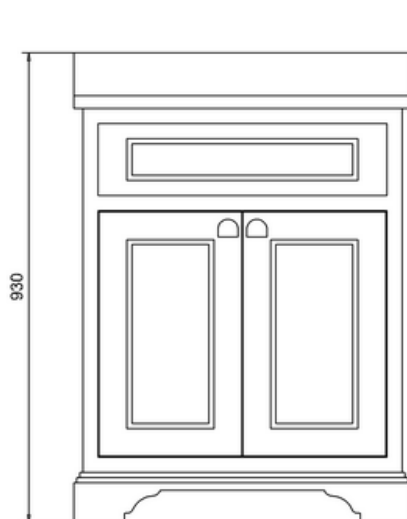

Compliance/Approvals:

EN14749:2005

Luxury Bathroom Solutions