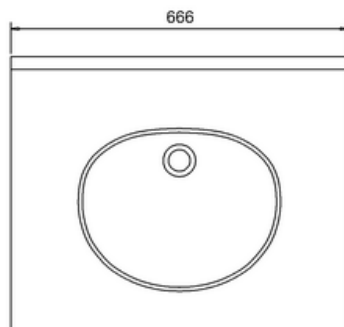

Compliance/Approvals:

EN14749:2005

Luxury Bathroom Solutions