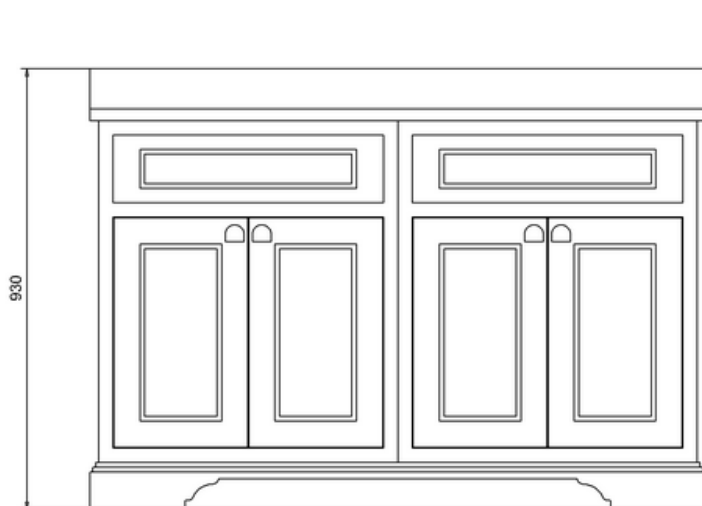

Compliance/Approvals:

EN14749:2005

Luxury Bathroom Solutions