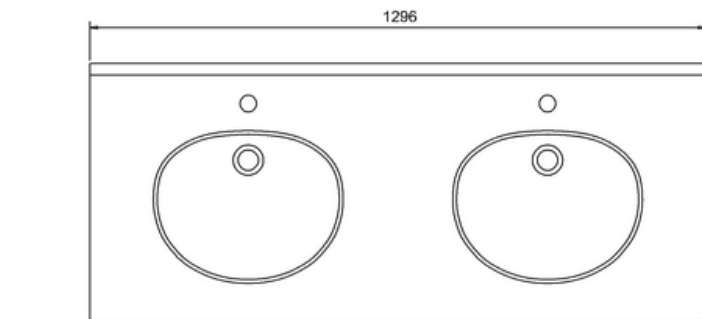

Compliance/Approvals:

EN14749:2005

Luxury Bathroom Solutions