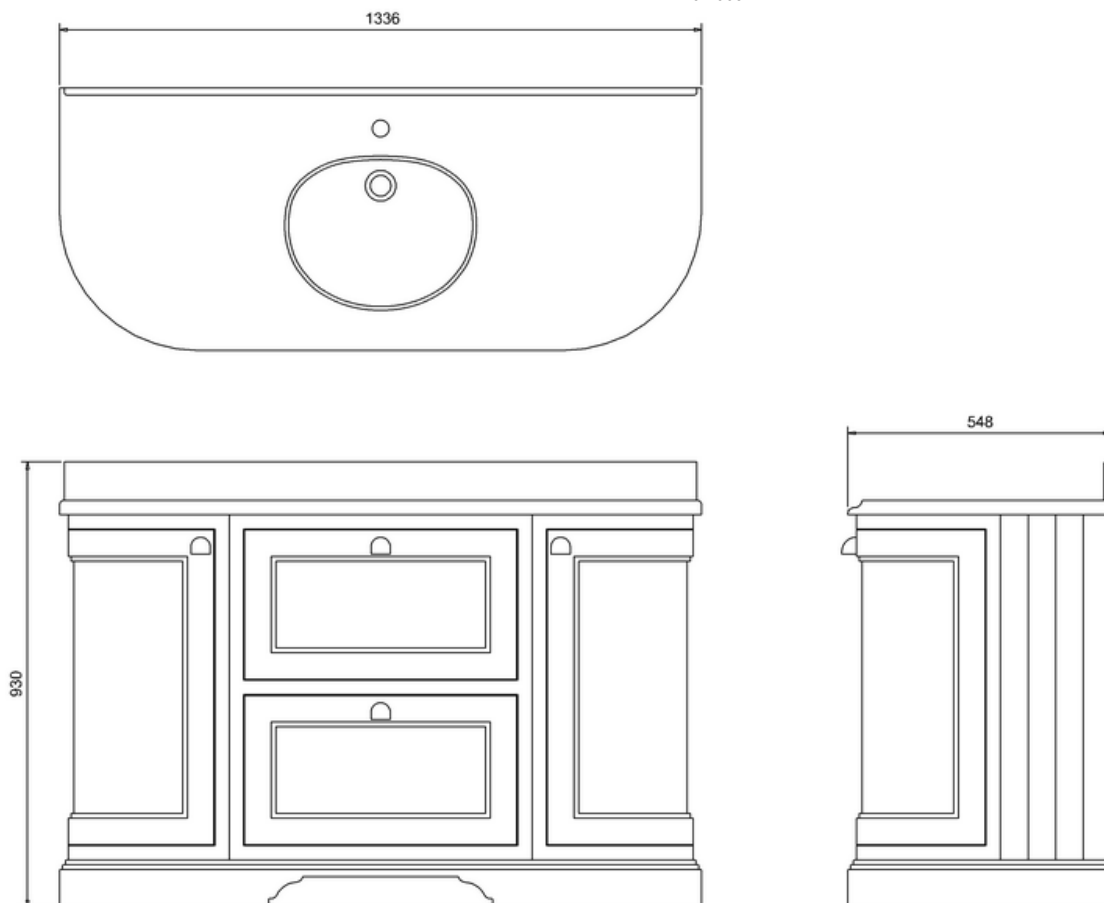

Compliance/Approvals:

EN14749:2005

Luxury Bathroom Solutions