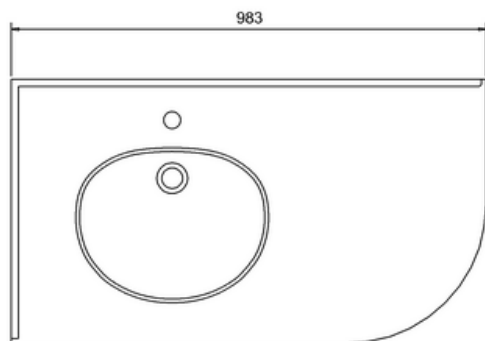

Compliance/Approvals:

EN14749:2005

Luxury Bathroom Solutions