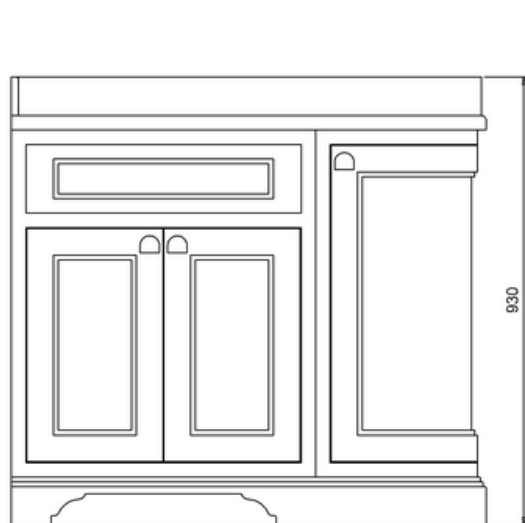

Compliance/Approvals:

EN14749:2005

Luxury Bathroom Solutions