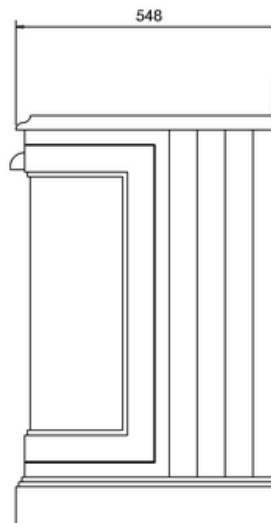

Compliance/Approvals:

EN14749:2005

Luxury Bathroom Solutions