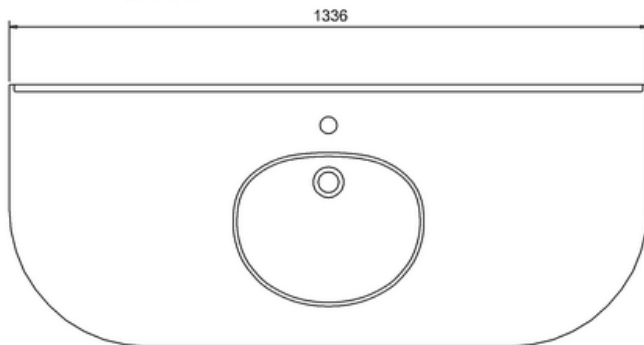

Simply Exclusive
Classically styled bathrooms

Freestanding 134 Curved Vanity Unit with doors - Dark Olive and Minerva Carrara white worktop with integrated white basin

FC10 Door unit and two round corner units (without worktop, basin and tap) - Dark Olive

BC13 MINERVA CARRARA WHITE WITH VANITY BOWL 1336x548x25

Barcodes: FC10 (5055806017634),BC13 (5055806018587)

Technical Specification

Finishes : Dark Olive

Product Type : Traditional

Material : FC1: Wood; BC13: Minerva

Additional information

5 layers of primer featuring UV stabilization to minimize color fading from exposure to sunlight. The painted top coat is then applied from a glorious depth of colours

Doors & drawers are soft closing

Chrome plated metal handles

Fully assembled

Adjustable shelf

The plinths of the freestanding furniture are crafted from HDP Polymer a waterproof base

Compliance/Approvals:

EN14749:2005