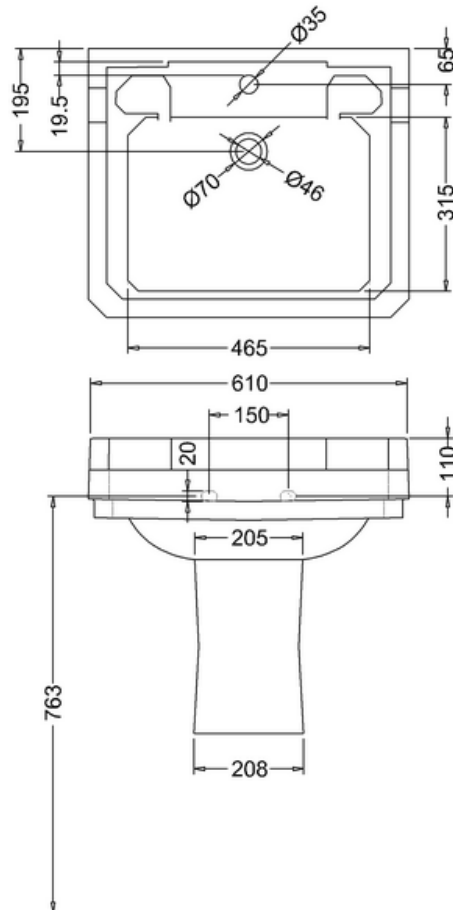

Simply Exclusive
Classically styled bathrooms

Edwardian 61cm basin and semi pedestal

B5 1TH Edwardian basin 61cm 1TH
P8 Semi Pedestal (including the wall fixings)

Technical Specification

Size: 510 x 610 x 560 mm

Finishes: White

Product Type: Traditional

Material: Vitreous China

Size: w 61cm x d 51cm

Weight: 29.68 kg

Overall Height: 56cm

Tap Holes: Available with one (1TH) or two (2TH) tap holes

Overflow Class: 10

Overflow Rate: 0.1 L/s

Additional information

The overflow is to solve the issue of a dripping tap if the plug is left in. It is not designed to take a flowing tap.

Compliance/Approvals:

BS EN 14688:2006

Sanitary appliances. Wash basins. Functional requirements and test methods