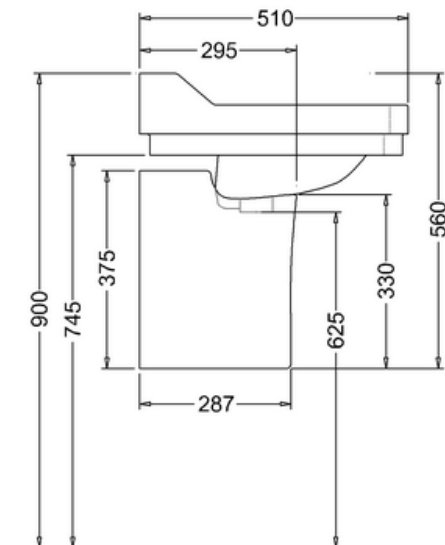

Simply Exclusive
Classically styled bathrooms

Edwardian 61cm basin and semi pedestal

B5 1TH Edwardian basin 61cm 1TH
P8 Semi Pedestal (including the wall fixings)

Technical Specification

Size: 510 x 610 x 560 mm

Finishes: White

Product Type: Traditional

Material: Vitreous China

Size: w 61cm x d 51cm

Weight: 29.68 kg

Overall Height: 56cm

Tap Holes: Available with one (1TH) or two (2TH) tap holes

Overflow Class: 10

Overflow Rate: 0.1 L/s

Additional information

The overflow is to solve the issue of a dripping tap if the plug is left in. It is not designed to take a flowing tap.

Compliance/Approvals:

BS EN 14688:2006

Sanitary appliances. Wash basins. Functional requirements and test methods