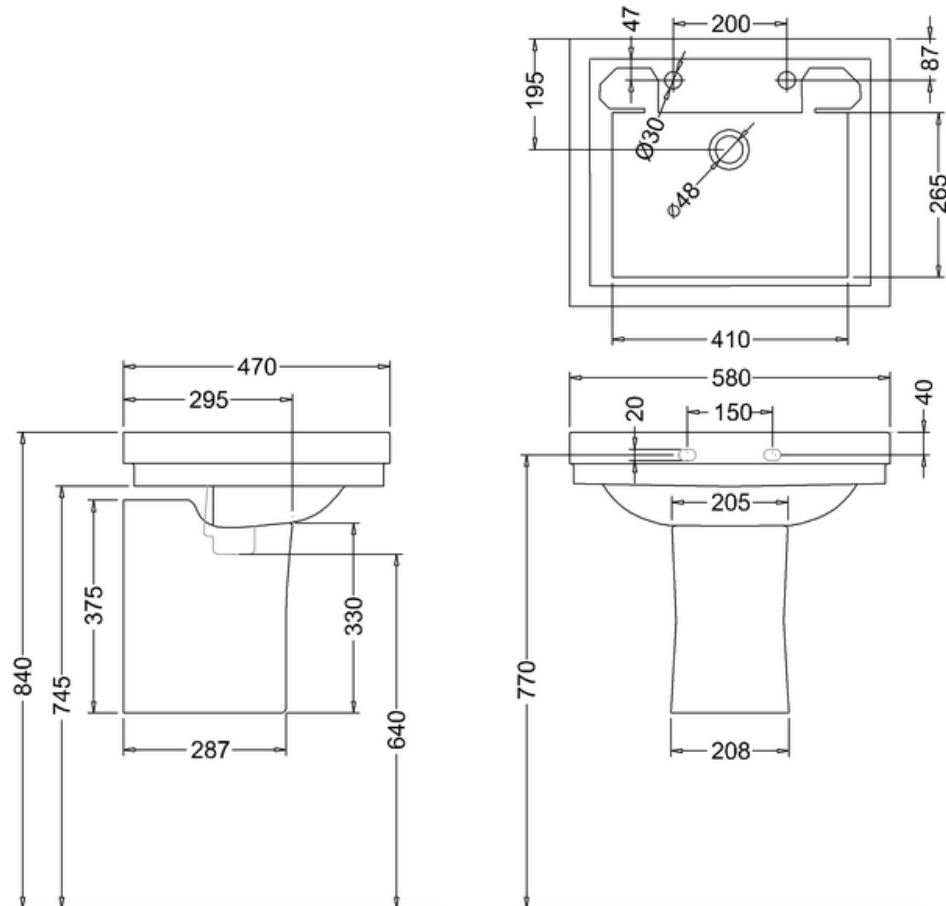

Compliance/Approvals:

BS EN 14688:2006

Sanitary appliances. Wash basins. Functional requirements and test methods

BS EN 31:2011

Pedestal wash basins. Connecting dimensions