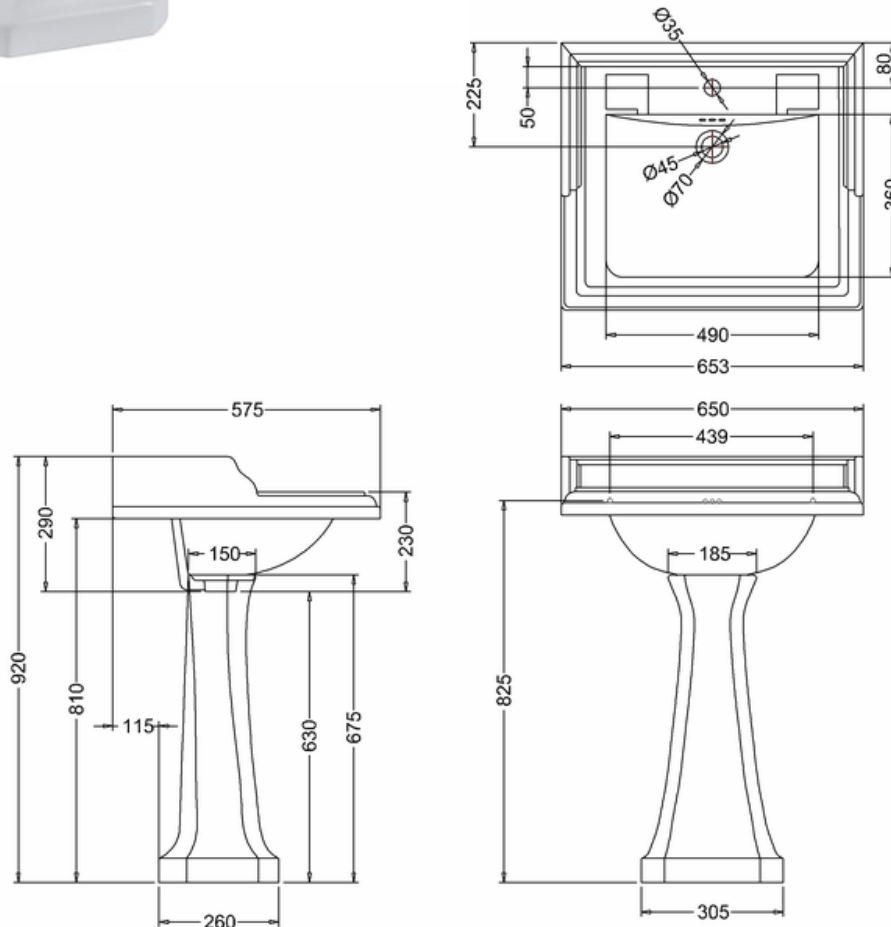

#### Technical Specification

**Size:** 650 x 575 x 920 mm

**Finishes:** White

**Product Type:** Traditional

**Material:** Vitreous China

**Size:** w 65cm x d 57.5cm

**Weight:** 31.74 kg

**Overall Height:** 92

**Tap Holes:** Available with one (1TH), two (2TH) or three (3TH) tap holes

**Overflow Class:** 10

**Overflow Rate:** 10 L/s

#### Additional information

The overflow is to solve the issue of a dripping tap if the plug is left in. It is not designed to take a flowing tap.

#### Compliance/Approvals:

**BS EN 14688:2006**

Sanitary appliances. Wash basins. Functional requirements and test methods

**BS EN 31:2011**

Pedestal wash basins. Connecting dimensions

Luxury Bathroom Solutions