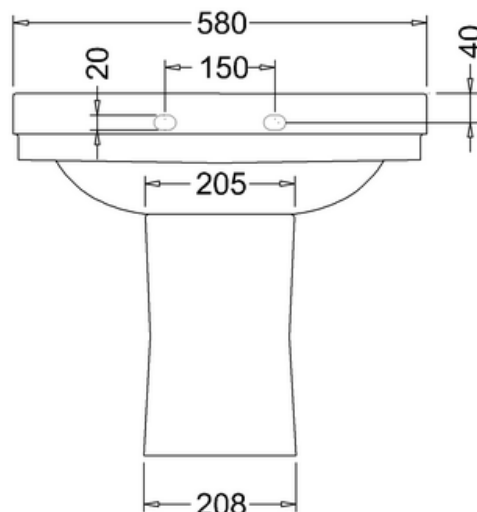

Simply Exclusive
Classically styled bathrooms

Contemporary 57.5cm basin and semi pedestal

B1 1TH Contemporary basin 575mm 1TH
P8 Semi Pedestal (including the wall fixings)

Technical Specification

Size: 575 x 470 x 500 mm

Finishes : White

Product Type : Traditional

Material : Vitreous China

Size : w 57.5cm x d 47cm

Weight : 25.16 kg

Overall Height : 50cm

Tap Holes : Available with one (1TH) or two (2TH) tap holes

Overflow Class : 10

Overflow Rate : 10 L/s

Additional information

The overflow is to solve the issue of a dripping tap if the plug is left in. It is not designed to take a flowing tap.

Compliance/Approvals:

BS EN 14688:2006

Sanitary appliances. Wash basins. Functional requirements and test methods

BS EN 31:2011

Pedestal wash basins. Connecting dimensions

Luxury Bathroom Solutions