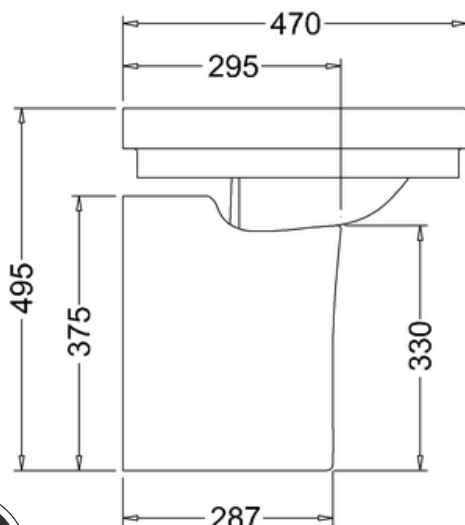

Simply Exclusive
Classically styled bathrooms

Contemporary 57.5cm basin and semi pedestal

B1 1TH Contemporary basin 575mm 1TH
P8 Semi Pedestal (including the wall fixings)

Technical Specification

Size: 575 x 470 x 500 mm

Finishes : White

Product Type : Traditional

Material : Vitreous China

Size : w 57.5cm x d 47cm

Weight : 25.16 kg

Overall Height : 50cm

Tap Holes : Available with one (1TH) or two (2TH) tap holes

Overflow Class : 10

Overflow Rate : 10 L/s

Additional information

The overflow is to solve the issue of a dripping tap if the plug is left in. It is not designed to take a flowing tap.

Compliance/Approvals:

BS EN 14688:2006

Sanitary appliances. Wash basins. Functional requirements and test methods

BS EN 31:2011

Pedestal wash basins. Connecting dimensions

Luxury Bathroom Solutions