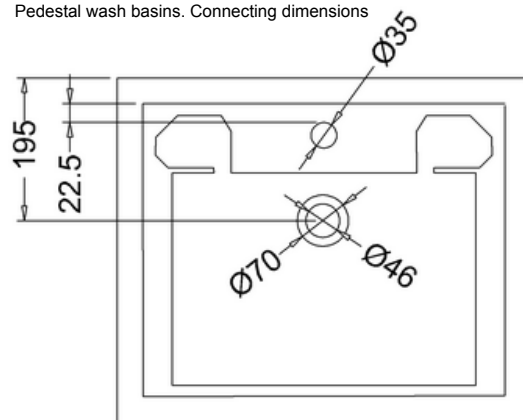

Simply Exclusive
Classically styled bathrooms

Contemporary 57.5cm basin and semi pedestal

B1 1TH Contemporary basin 575mm 1TH
P8 Semi Pedestal (including the wall fixings)

Technical Specification

Size: 575 x 470 x 500 mm

Finishes : White

Product Type : Traditional

Material : Vitreous China

Size : w 57.5cm x d 47cm

Weight : 25.16 kg

Overall Height : 50cm

Tap Holes : Available with one (1TH) or two (2TH) tap holes

Overflow Class : 10

Overflow Rate : 10 L/s

Additional information

The overflow is to solve the issue of a dripping tap if the plug is left in. It is not designed to take a flowing tap.

Compliance/Approvals:

BS EN 14688:2006

Sanitary appliances. Wash basins. Functional requirements and test methods

BS EN 31:2011

Pedestal wash basins. Connecting dimensions

Luxury Bathroom Solutions