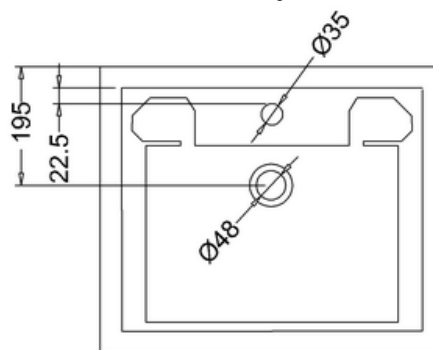

Simply Exclusive
Classically styled bathrooms

Contemporary 57.5cm basin and standard pedestal

P1 Pedestal

B1 1TH Contemporary basin 575mm 1TH

Technical Specification

Size: 575 x 470 x 840 mm

Finishes: White

Product Type: Traditional

Material: Vitreous China

Size: w 57.5cm x d 47cm

Weight: 27.38 kg

Overall Height: 84cm

Tap Holes: Available with one (1TH), two (2TH) or three (3TH) tap holes

Overflow Class: 10

Overflow Rate: 10 L/s

Additional information

The overflow is to solve the issue of a dripping tap if the plug is left in. It is not designed to take a flowing tap.

Compliance/Approvals:

BS EN 14688:2006

Sanitary appliances. Wash basins. Functional requirements and test methods

BS EN 31:2011

Pedestal wash basins. Connecting dimensions

Luxury Bathroom Solutions