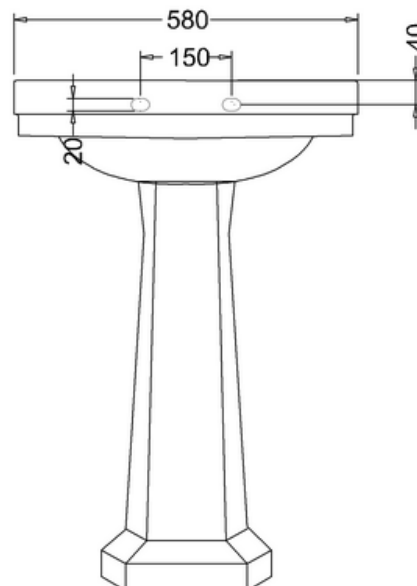

Compliance/Approvals:

BS EN 14688:2006

Sanitary appliances. Wash basins. Functional requirements and test methods

BS EN 31:2011

Pedestal wash basins. Connecting dimensions