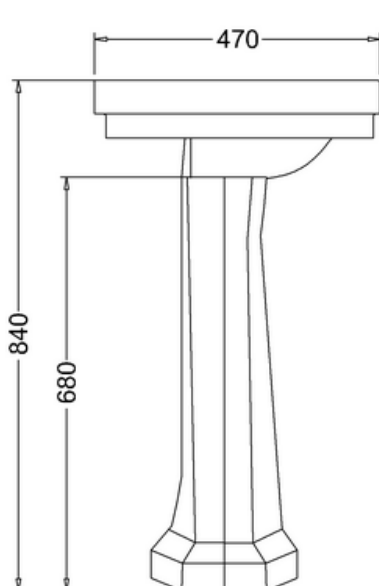

Simply Exclusive
Classically styled bathrooms

Contemporary 57.5cm basin and standard pedestal

P1 Pedestal

B1 1TH Contemporary basin 575mm 1TH

Technical Specification

Size: 575 x 470 x 840 mm

Finishes: White

Product Type: Traditional

Material: Vitreous China

Size: w 57.5cm x d 47cm

Weight: 27.38 kg

Overall Height: 84cm

Tap Holes: Available with one (1TH), two (2TH) or three (3TH) tap holes

Overflow Class: 10

Overflow Rate: 10 L/s

Additional information

The overflow is to solve the issue of a dripping tap if the plug is left in. It is not designed to take a flowing tap.

Compliance/Approvals:

BS EN 14688:2006

Sanitary appliances. Wash basins. Functional requirements and test methods

BS EN 31:2011

Pedestal wash basins. Connecting dimensions

Luxury Bathroom Solutions