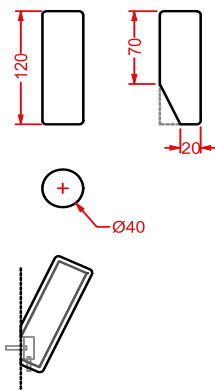

PSC005 POSTIT

gancio ceramica
ceramic hook