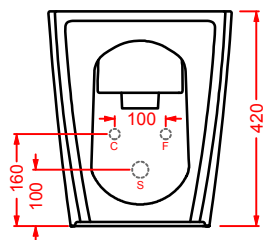

ASB002 A16

bidet terra filomuro
back to wall bidet