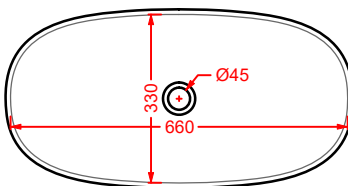

# CARTESIO

*Designed by Meneghello Paoletti Associati*

**CAL002**  
58 x 44

WASHBASINS - CARTESIO

**DESIGN PLUS**

**CAL003**  
44 x 44

**CAL004**  
44 x 36

**CAL001**  
58 x 36