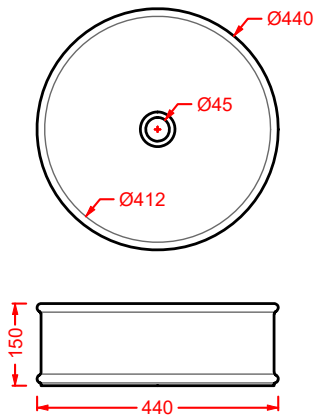

ATL001 ATELIER

lavabo appoggio Ø44
countertop washbasin Ø44