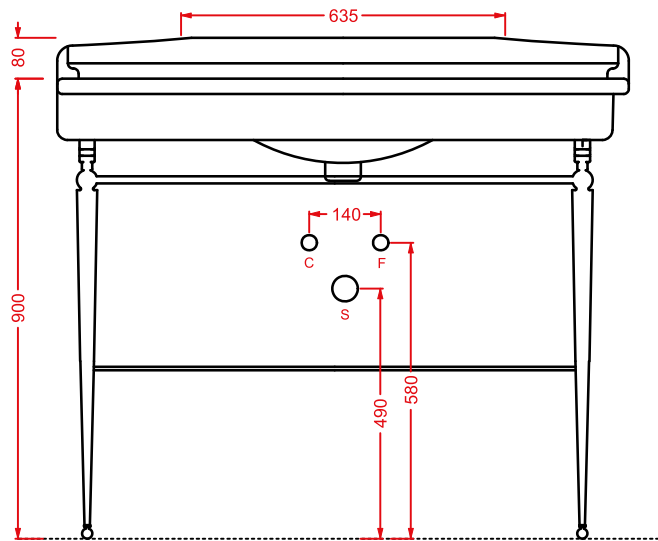

HEL004 + HEC003 HERMITAGE

consolle 112 + gambe ceramica
consolle 112 + ceramic legs