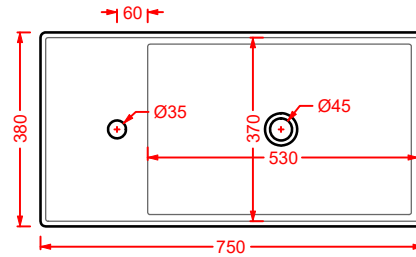

lavabo appoggio 75  
countertop washbasin 75