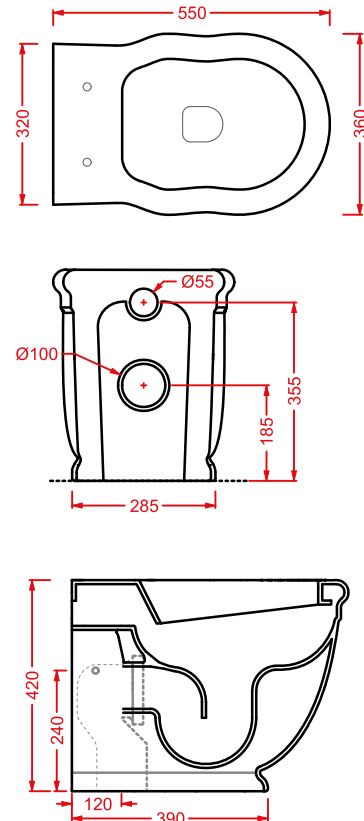

HEV005

vaso terra filomuro
back to wall WC