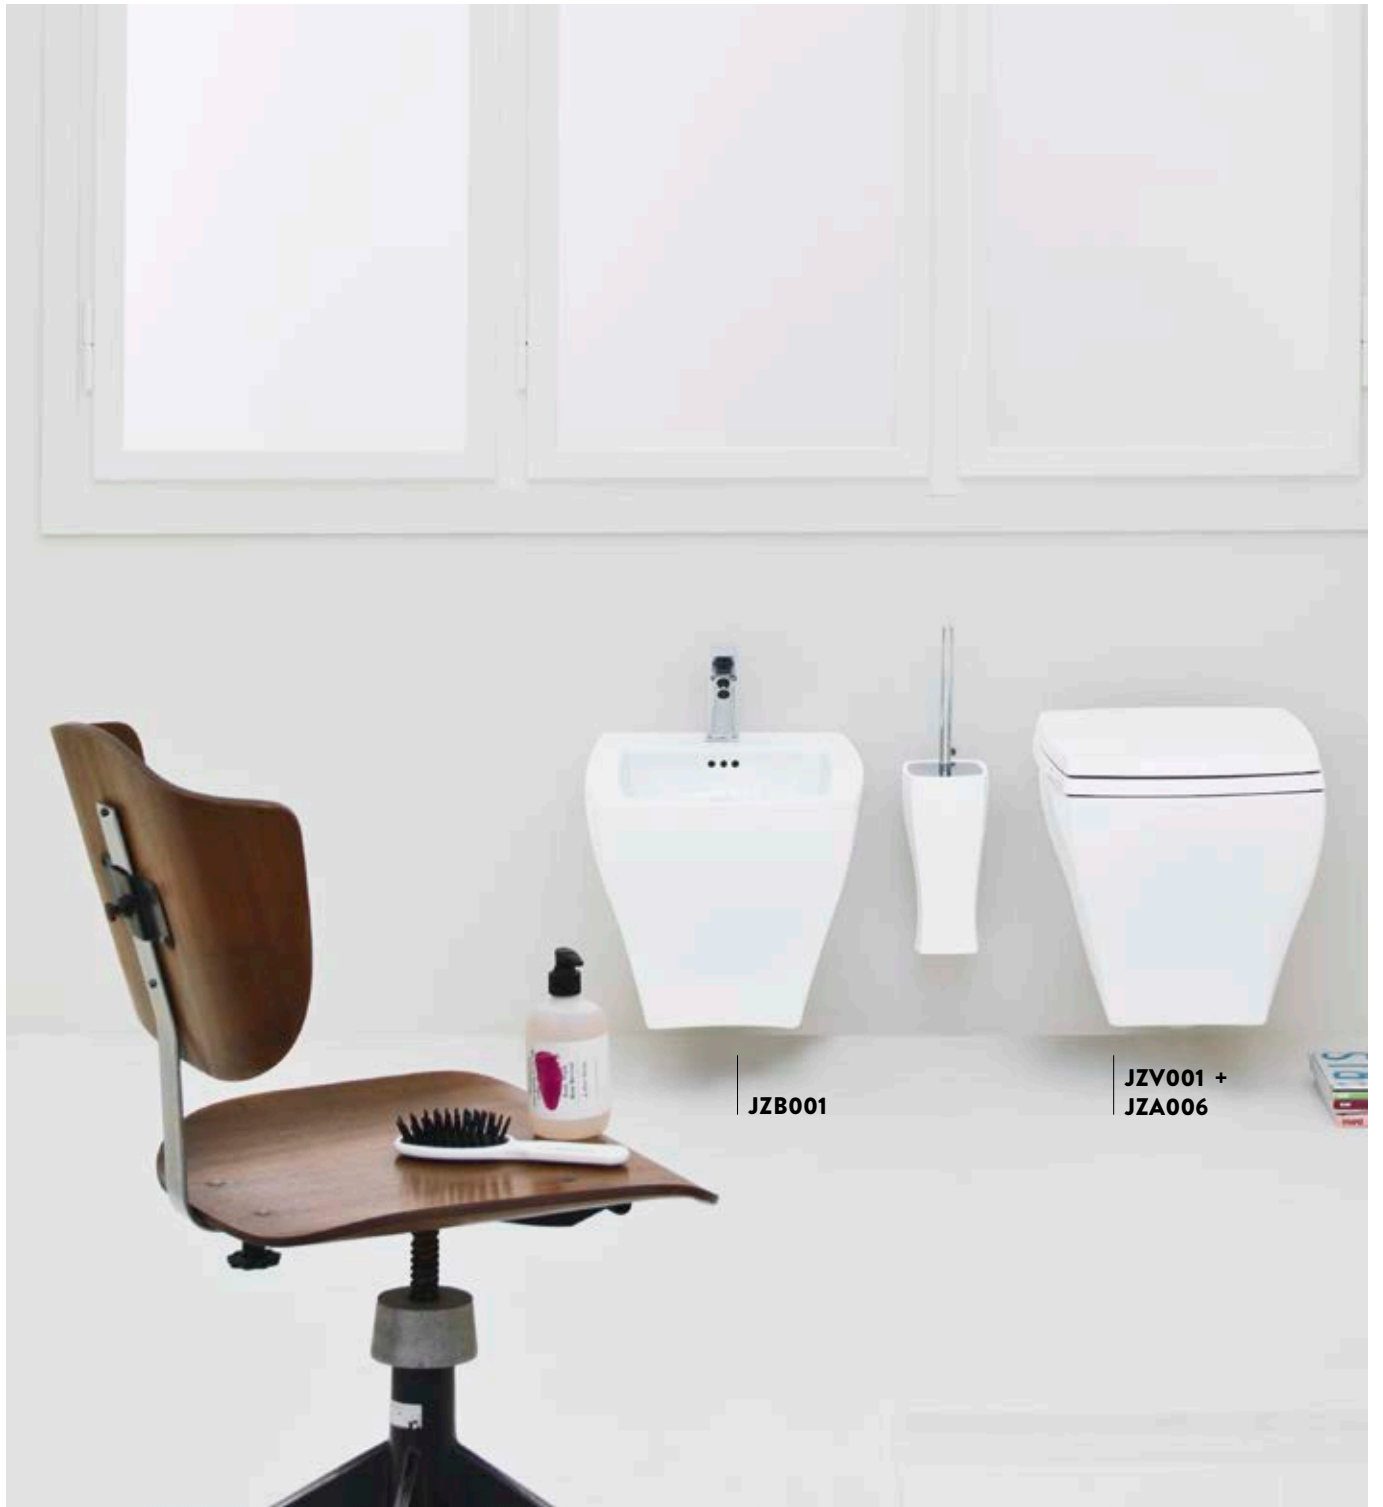

JZB001

JZV001 +
JZA006