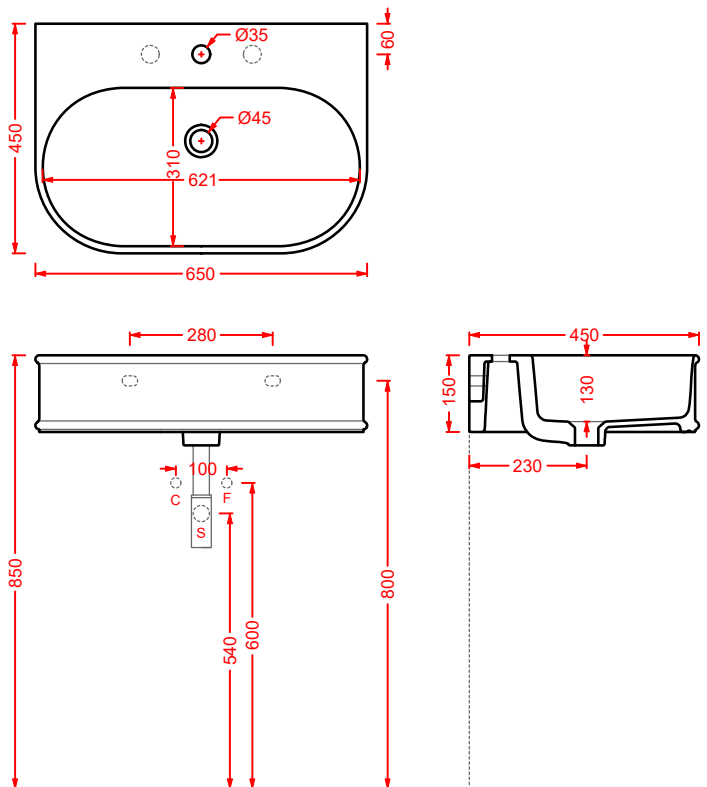

ATL003 ATELIER

lavabo sospeso 65
wall-hung washbasin 65