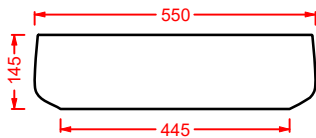

COL003 COGNAC 55

lavabo appoggio
countertop washbasin