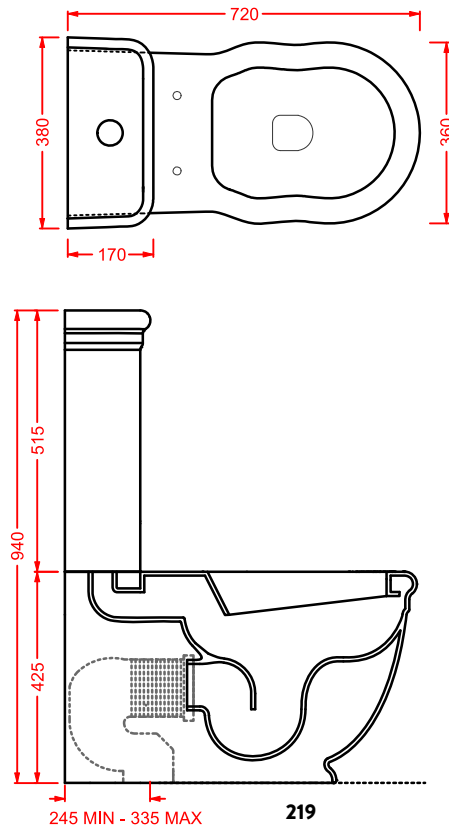

HEV006 HERMITAGE

vaso monoblocco filo muro
back to wall close-coupled WC