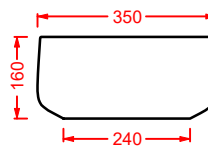

COL004 COGNAC 35

lavabo appoggio
countertop washbasin