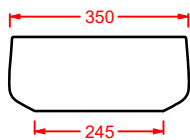

COL003 COGNAC 55

lavabo appoggio
countertop washbasin