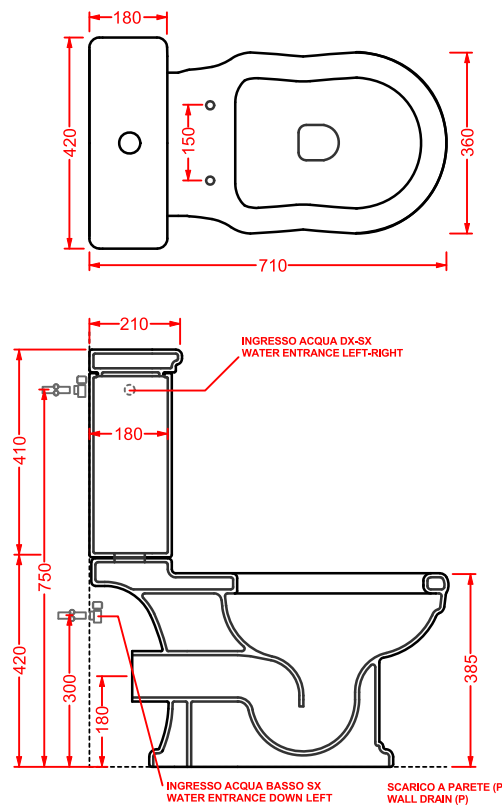

HEV004 + HEC001 HERMITAGE

vaso monoblocco P + cassetta monoblocco
close-coupled WC (P) + ceramic cistern