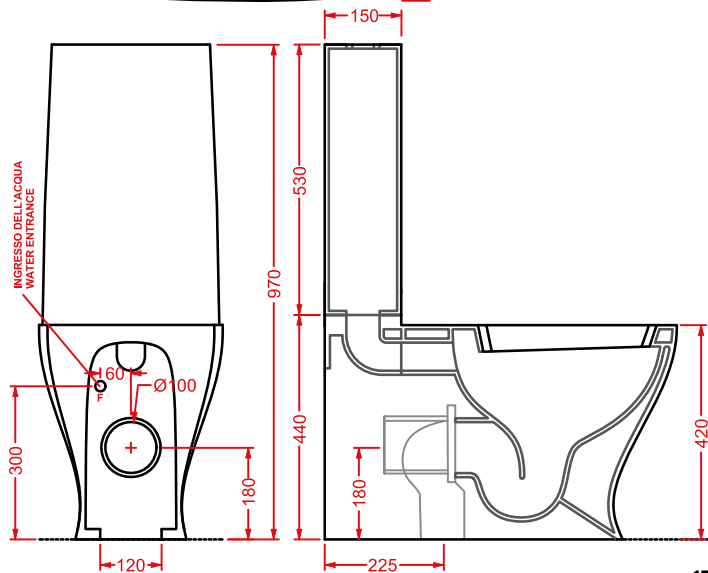

**JZV001 JAZZ**  
vaso sospeso  
wall-hung WC

**JZB001 JAZZ**  
bidet sospeso  
wall-hung bidet

**JZB002 JAZZ**  
bidet terra filomuro  
back to wall bidet

**JZV003 + JZC001 JAZZ**  
vaso monoblocco + cassetta monoblocco  
close-coupled WC + ceramic cistern