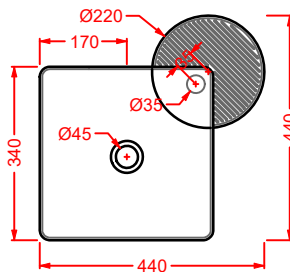

CAL003 CARTESIO

lavabo appoggio quadrato
squared countertop washbasin