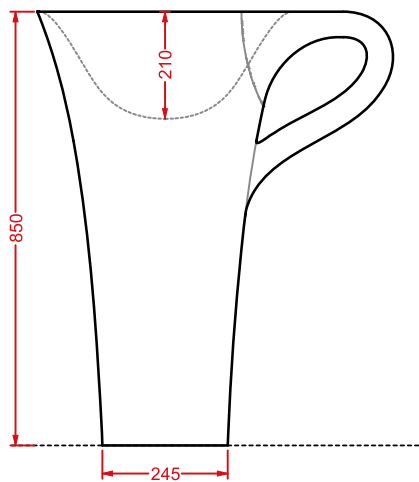

OSL004 CUP
lavabo centrostanza
freestanding washbasin