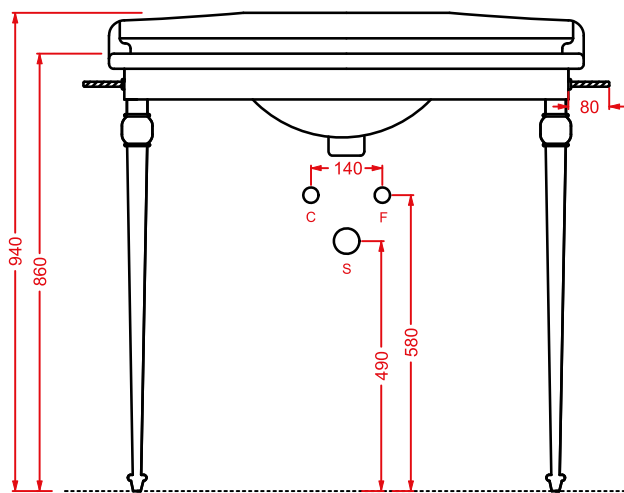

HEA016 HERMITAGE

struttura cromata consolle 92
chromed structure consolle 92