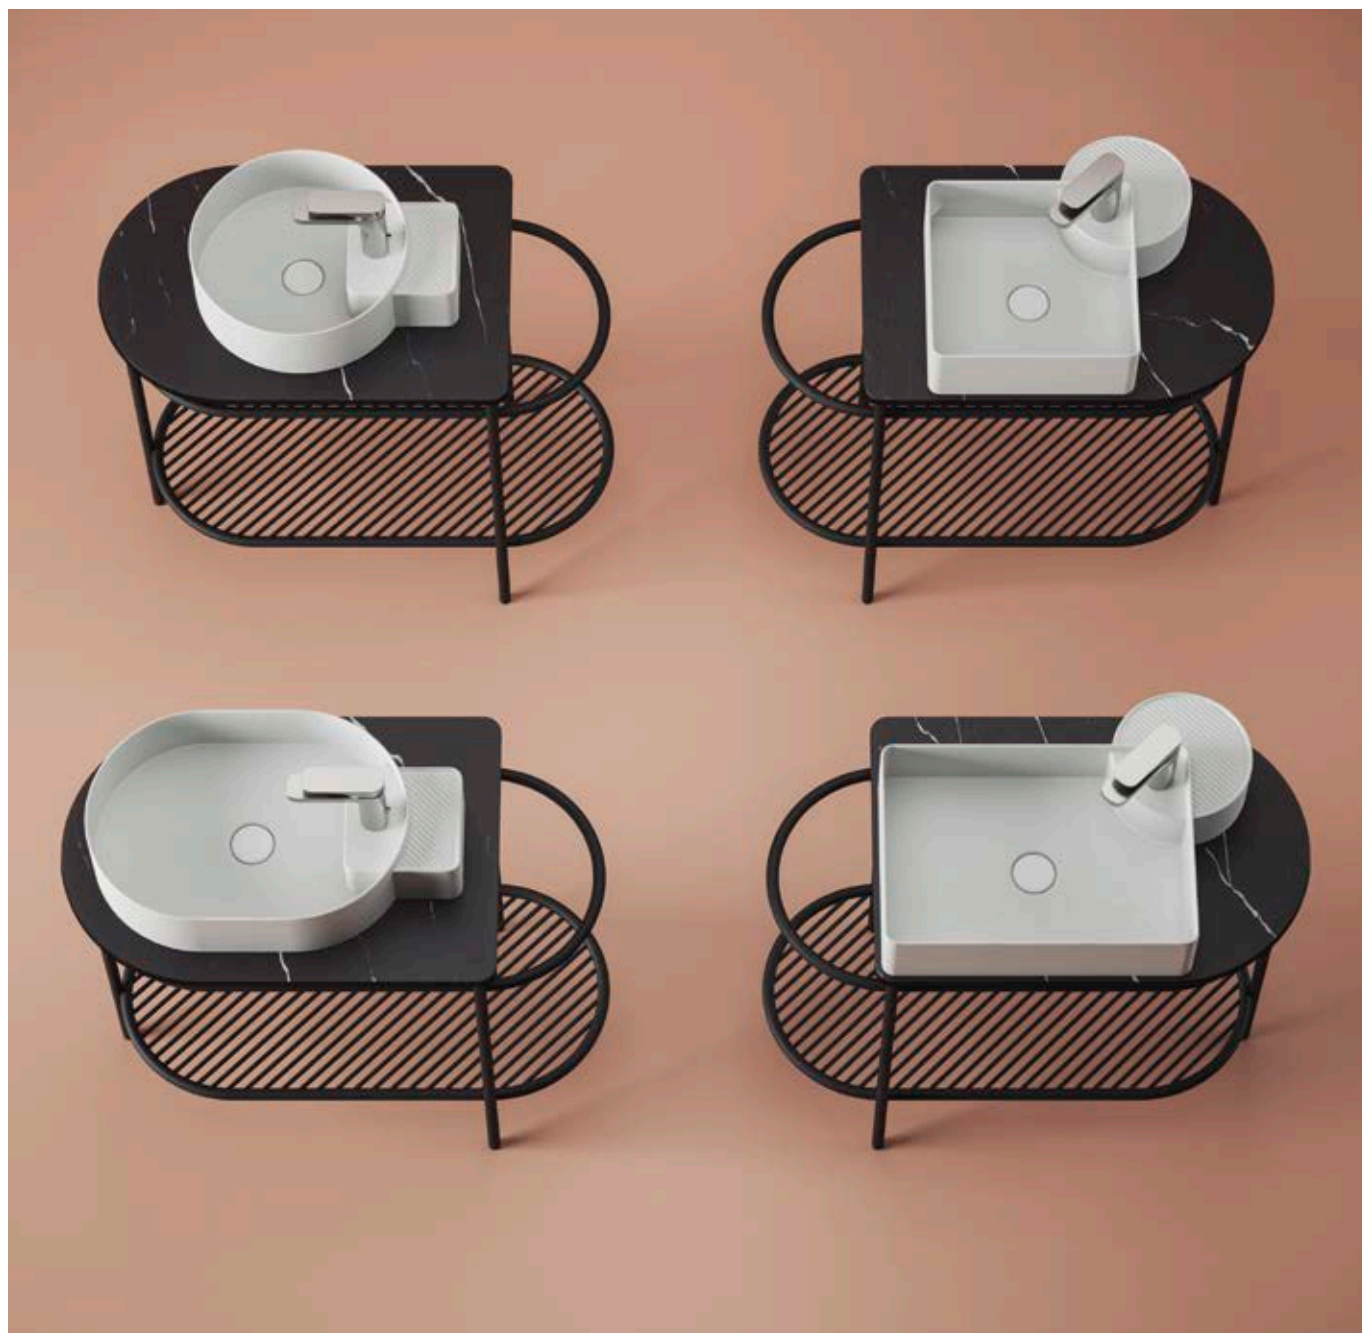

FLAIR SYSTEM

Un'unica struttura di appoggio coordinabile ai quattro lavabi della collezione Cartesio; può essere montata a dx o sx a seconda del lavabo installato.

La struttura è disponibile in due finiture, bianco e nero matt, con relativo top in marmo nello stesso tono (marquinia o carrara). Sul piano di marmo non è possibile installare la rubinetteria.

One special dedicated structure that can be matched with the four basins of Cartesio collection; it can be used for a left or right installation depending on the washbasin on top.

The structure comes in two finishes, matt black and matt white, also with the matching marble top (marquinia or carrara). On the marble top a faucet cannot be installed.