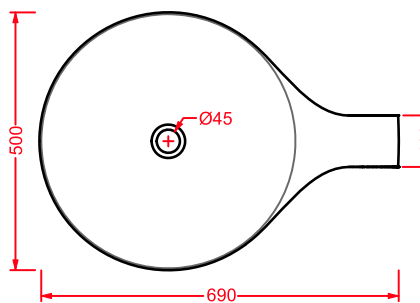

OSL005 CUP
lavabo appoggio
countertop washbasin