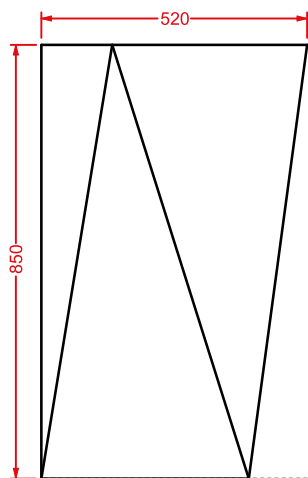

OSL008 SHARP

lavabo centrostanza/a muro
freestanding/back to wall washbasin