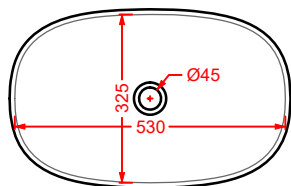

COL003 COGNAC 55

lavabo appoggio
countertop washbasin