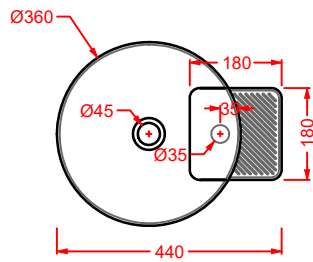

CAL004 CARTESIO

lavabo appoggio tondo
round countertop washbasin