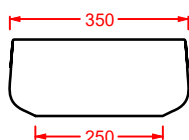

# CARTESIO

*Designed by Meneghello Paoletti Associati*

**CAL002**  
58 x 44

WASHBASINS - CARTESIO

**DESIGN PLUS**

**CAL003**  
44 x 44

**CAL004**  
44 x 36

**CAL001**  
58 x 36