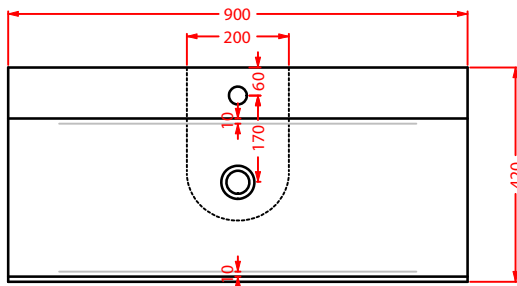

THL002 THE ONE

consolle 90
consolle 90