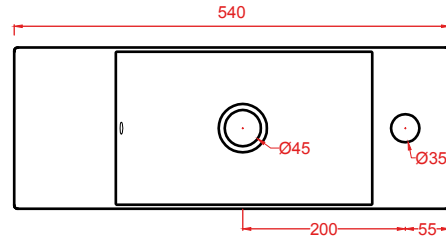

LML002 BRICK

lavamani sospeso
wall-hung handrinse basin