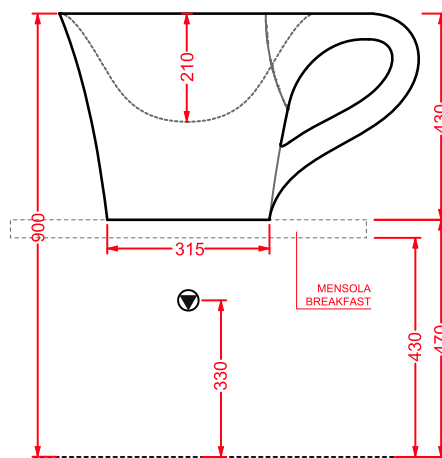

OSL005 CUP
lavabo appoggio
countertop washbasin