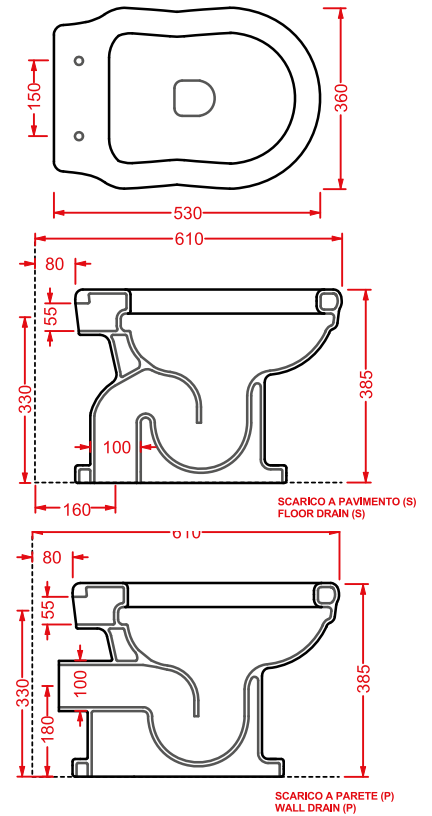

HEV002 (S)/HEV003 (P) HERMITAGE

vaso terra scarico S e P
WC with floor drain and wall drain