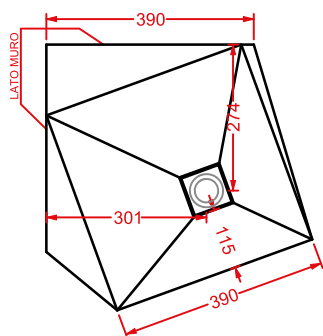

OSL008 SHARP

lavabo centrostanza/a muro
freestanding/back to wall washbasin