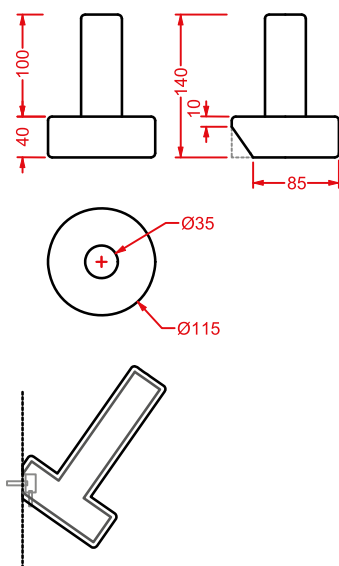

PSC001 POSTIT

portarotolo ceramica
ceramic toilet roll holder