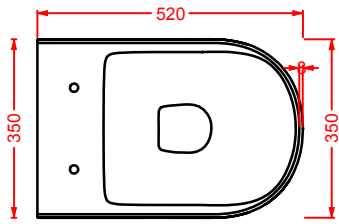

THV001 THE ONE

vaso sospeso
wall-hung WC