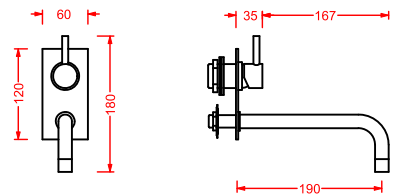

LFA008 LA FONTANA

rubinetto per colonna La Fontana
faucet for column La Fontana