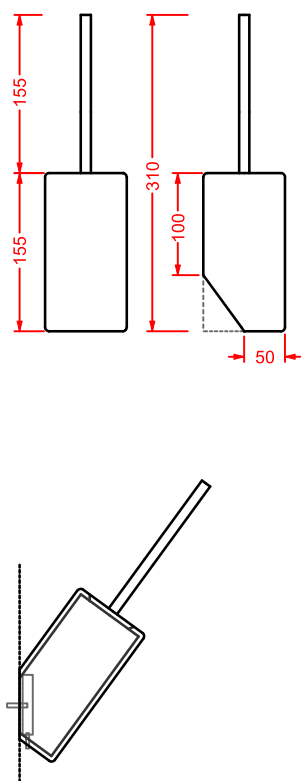

PSC002 POSTIT

porta scopino ceramica + scopino
ceramic brush holder + brush