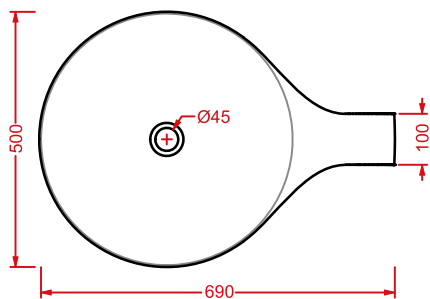

OSL004 CUP
lavabo centrostanza
freestanding washbasin