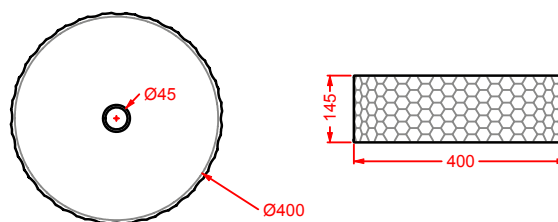

# QUADRO

*Designed by The.Artceram*

**QUL002**  
50 x 48

WASHBASINS - QUADRO

**QUL004**  
50 x 48

**QUL003**  
65 x 48

**QUL001**  
50 x 27

**QUL005**  
40 x 38