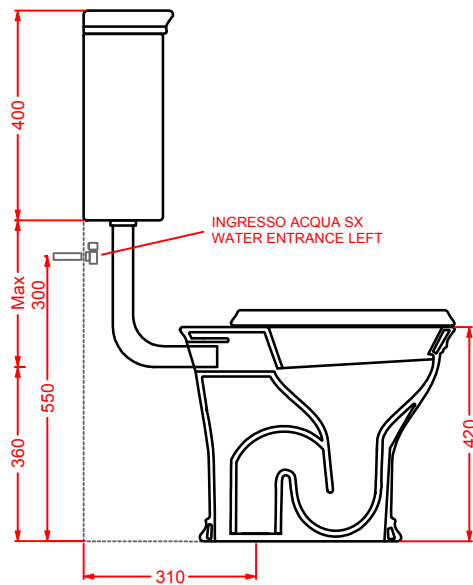

CIV002 + CIC007 CIVITAS

vaso terra S + cassetta zaino + coperchio
WC (S)+ low level ceramic cistern + cov.