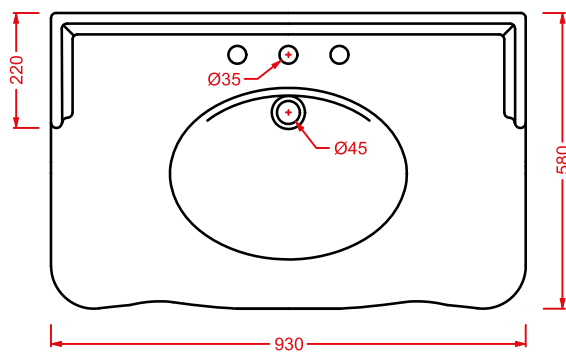

HEA016 HERMITAGE

struttura cromata consolle 92
chromed structure consolle 92