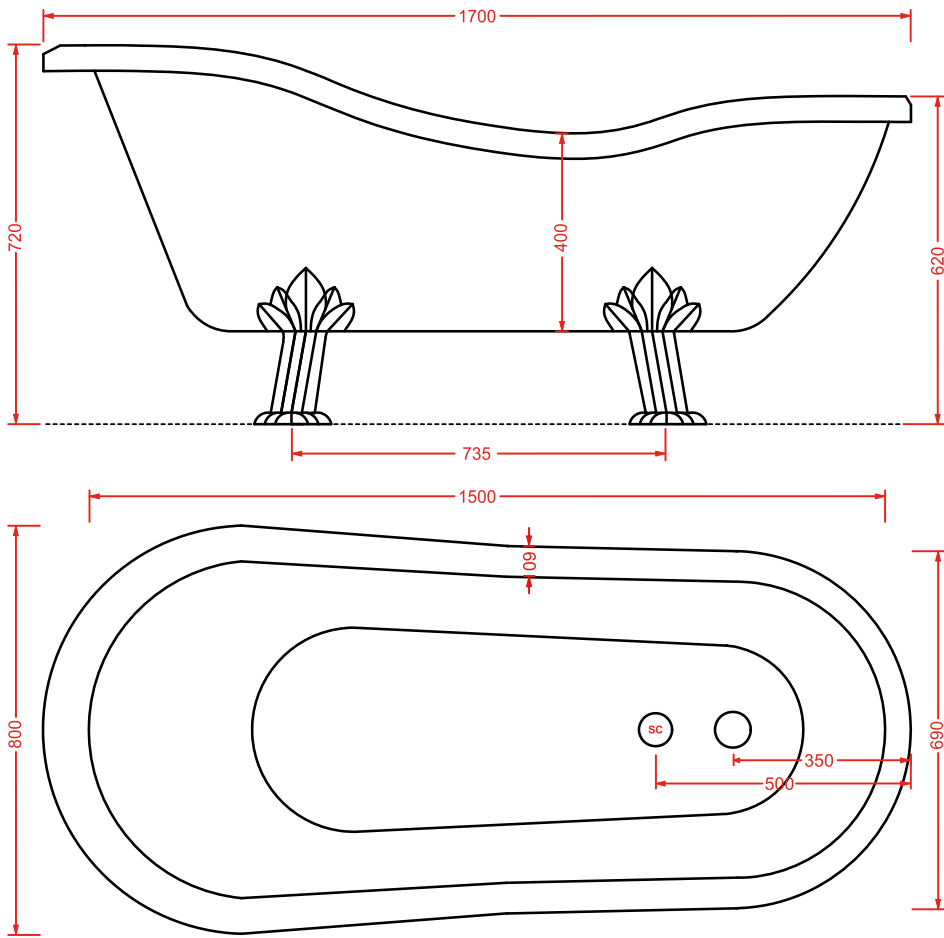

HEW001 HERMITAGE

vasca bianca
white bathtub

SC = SCARICO PAVIMENTO VASCA 1" 1/2
DRAIN FLOOR 1" 1/2