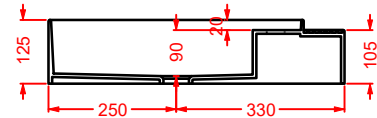

CAL001 CARTESIO

lavabo appoggio ovale
oval countertop washbasin