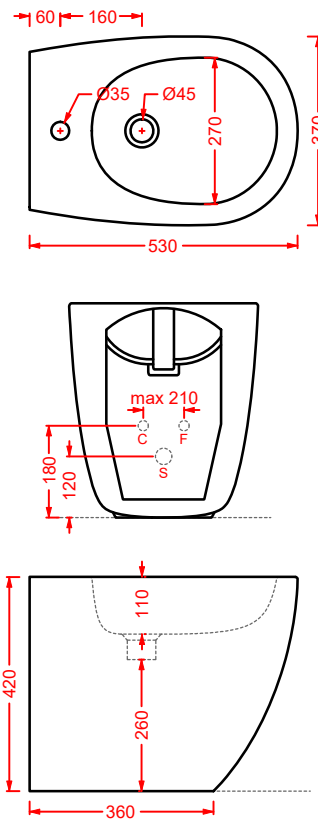

FLB002 FILE 2.0

bidet terra filomuro
back to wall bidet