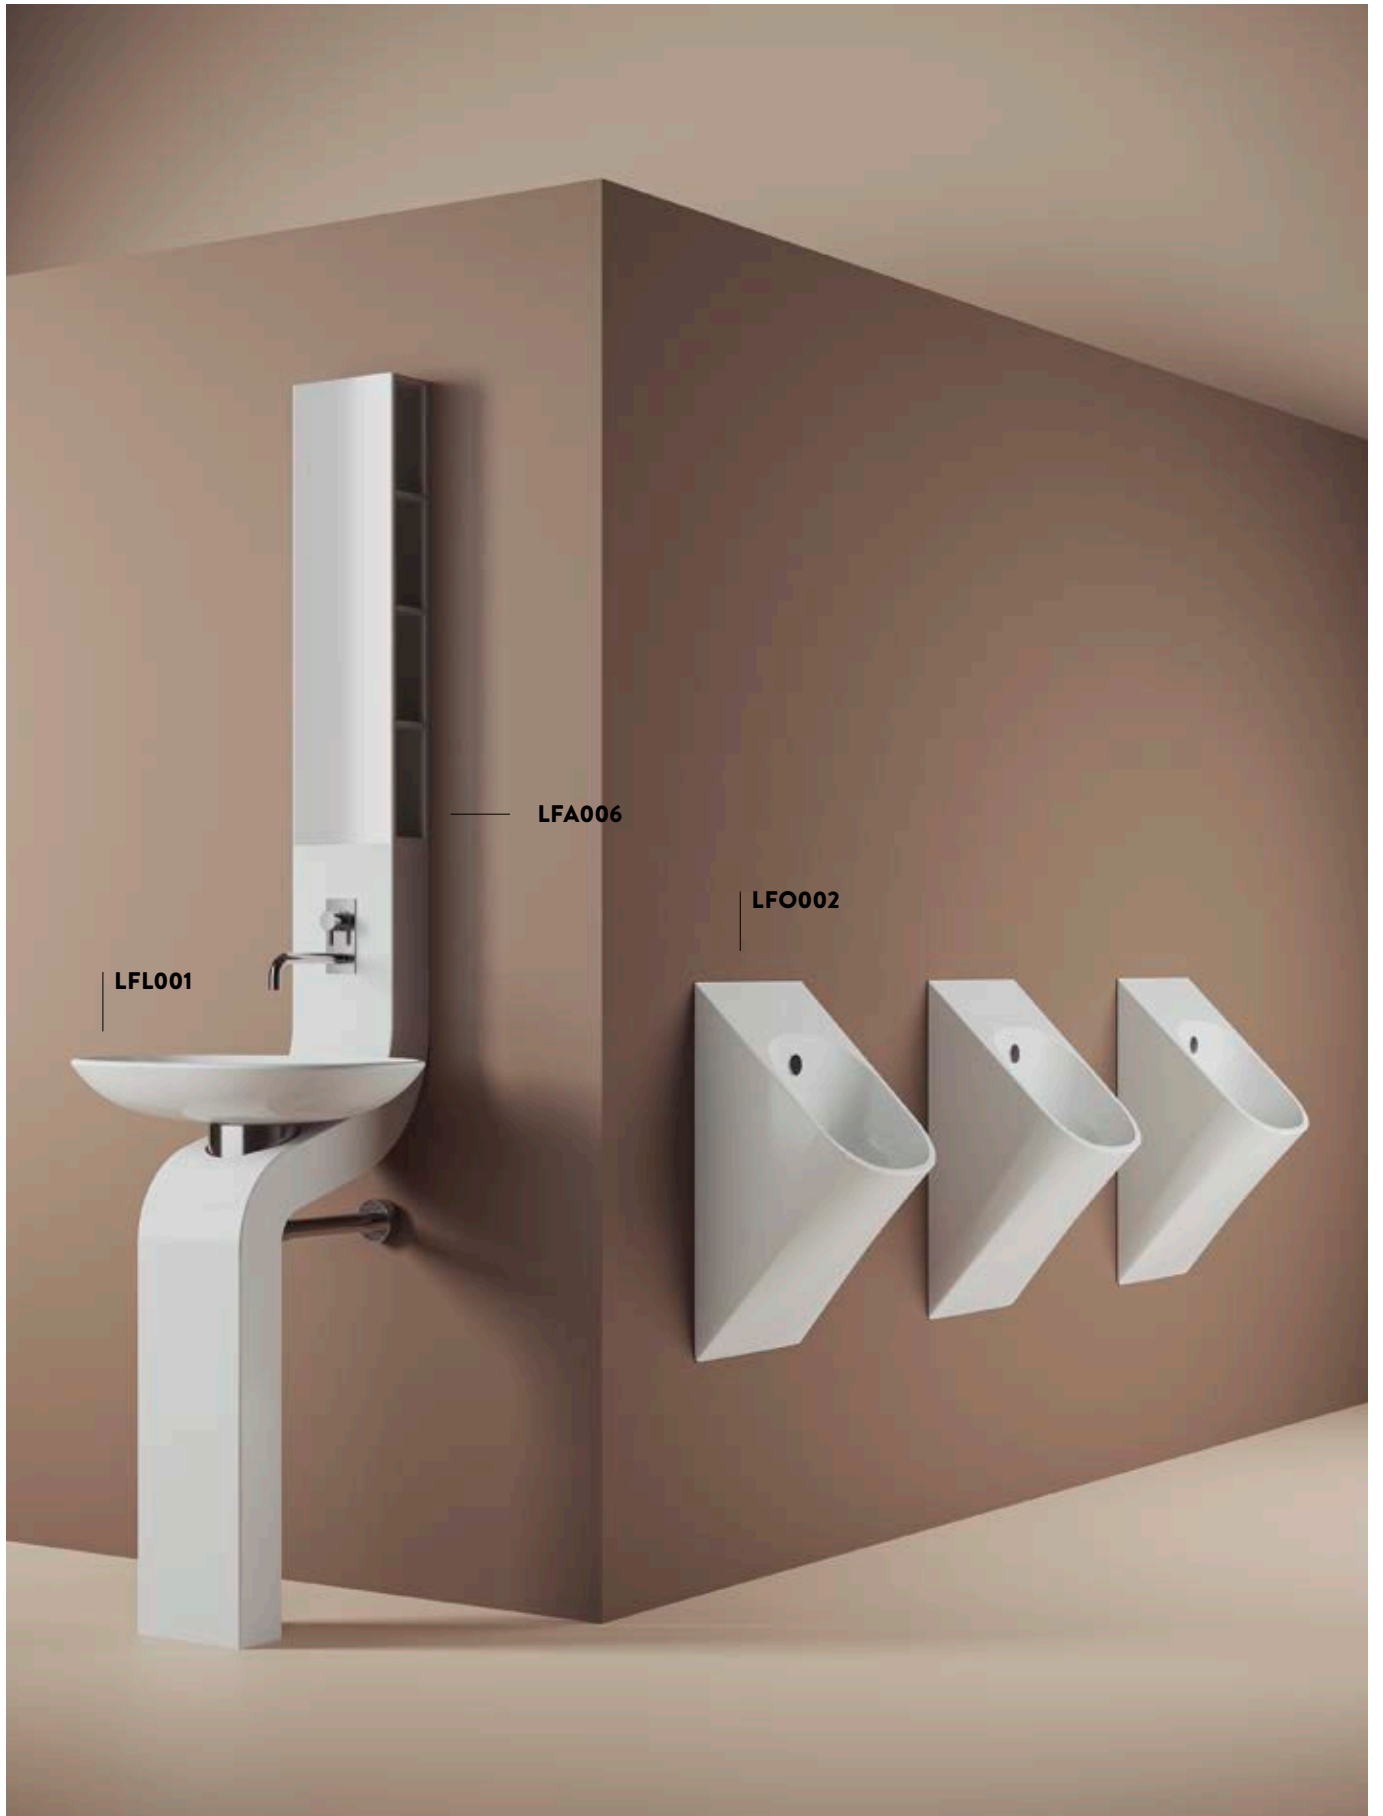

LFL001

LFA006

LFO002