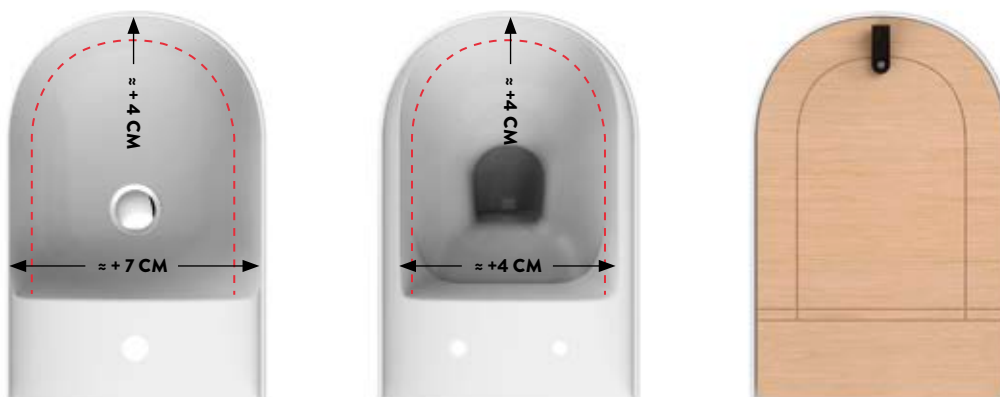

“The One” represents a new evolutionary step in the ceramic field. Rimless, thin-rim, small in size and an inset seat cover with no hinge system make this collection absolutely revolutionary and unique.  
Without the rim, this technology allows the elimination of the ceramic chamber and the reduction of edge resulting in a bigger bowl in same dimensions.  
The hallmark of “The One” is its hingeless seat cover (patent pending) which is built into the slim rim. The Wood-Skin® technology allows the creation of the seat cover through the milling of a unique sheet, highly resistant and only 10mm slim.  
Easy take off seat, total cleaning. The inset seat cover highlights the thin rim even when closed, respecting the formal symmetry with the bidet.  
The collection The.One becomes enriched through the introduction of a new thin-rim Consolle characterized by elegant and soft lines, minimal shapes and contained dimensions.

## THE FIRST EDGELESS RANGE

EDGELESS

Prima serie di sanitari a bordo fino con estetica unica ed innovativa depositata (004106912-0001 e 0002) e bacino più grande a parità di dimensioni.

First-ever series of thin rim sanitary-ware with a unique and revolutionary patented aesthetics (004106912-0001 e 0002) and bigger bowl in same dimensions.

## EDGELESS + RIMLESS WC

RIMLESS

La tecnologia rimless, con la conseguente eliminazione della brida, permette di togliere la camera ceramica e ridurre il bordo al minimo, ottenendo un'estetica ancora più minimal.