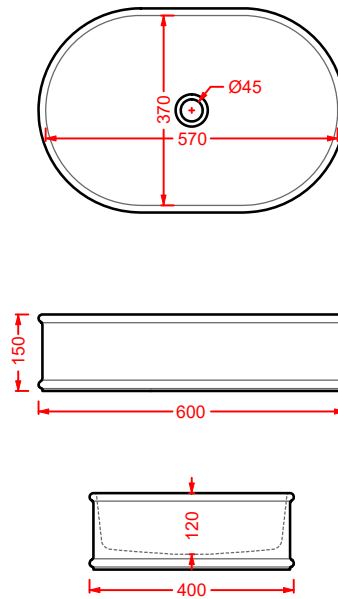

ATL002 ATELIER

lavabo ovale appoggio 60
oval countertop washbasin 60