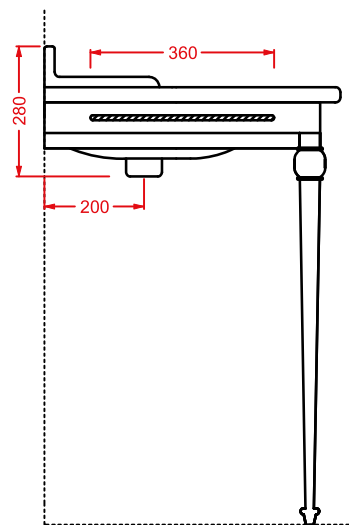

HEA016 HERMITAGE

struttura cromata consolle 92
chromed structure consolle 92