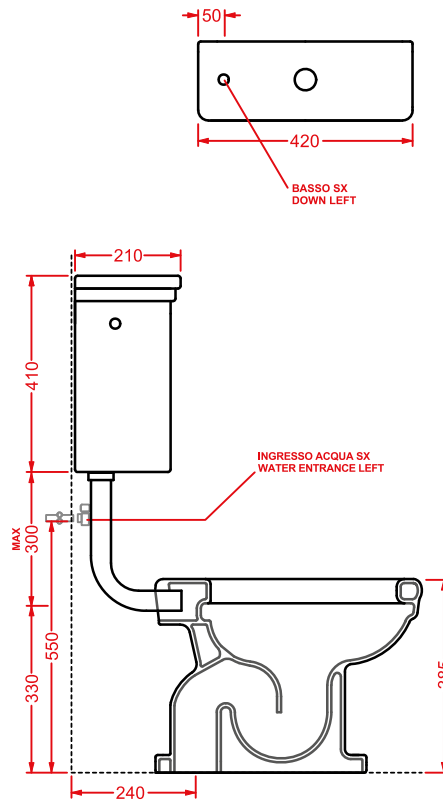

HEV002 + HEC005 HERMITAGE

vaso terra S + cassetta zaino + coperchio
WC (S) + low level ceramic cistern + cov.