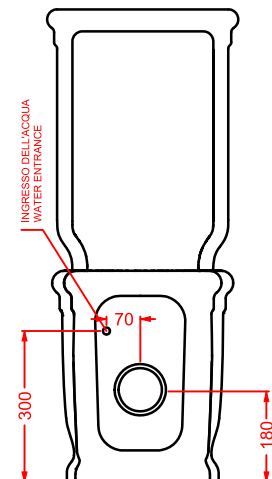

HEV006 HERMITAGE

vaso monoblocco filo muro
back to wall close-coupled WC