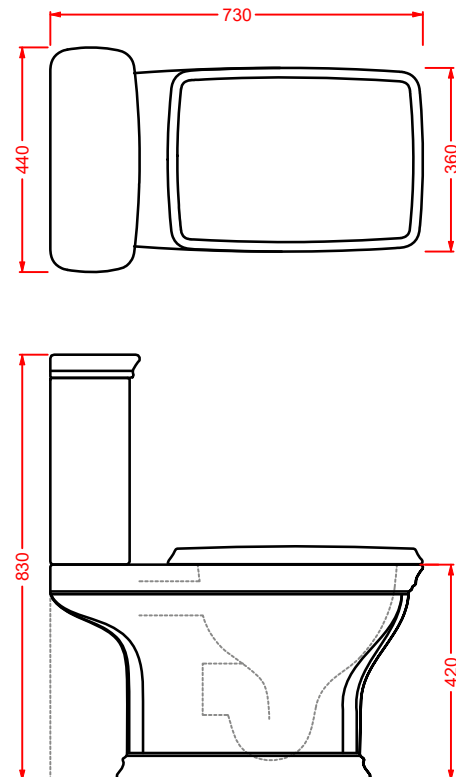

CIV004 + CIC009 CIVITAS

vaso monoblocco S + cassetta monoblocco
close-coupled WC (S) + ceramic cistern