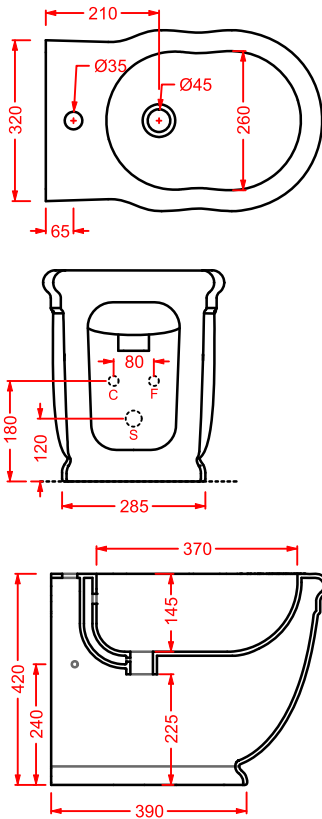

HEB001 HERMITAGE

bidet terra filomuro
back to wall bidet