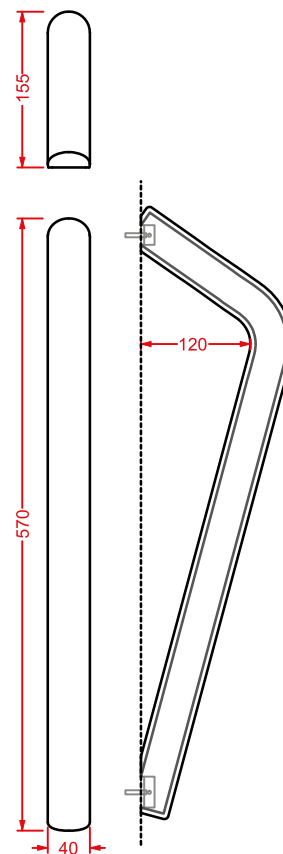

PSC004 POSTIT

porta salviette ceramica 57
ceramic towel rail 57