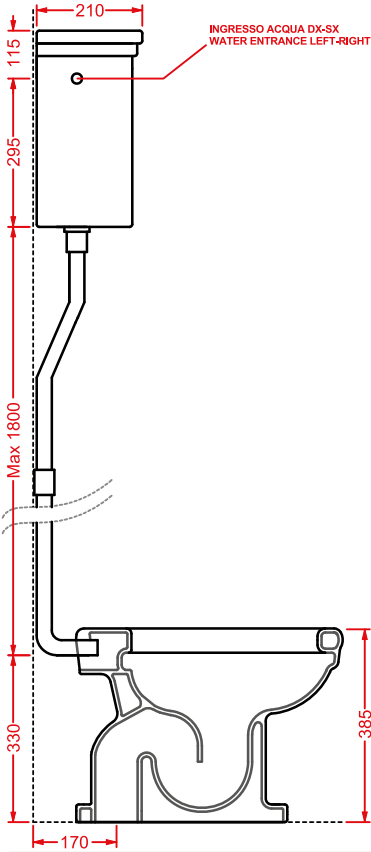

HEV002 + HEC004 HERMITAGE

vaso terra S con cassetta alta + coperchio
WC (S) + high ceramic cistern + cover