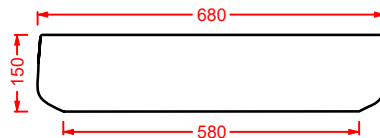

# CARTESIO

*Designed by Meneghello Paoletti Associati*

**CAL002**  
58 x 44

WASHBASINS - CARTESIO

**DESIGN PLUS**

**CAL003**  
44 x 44

**CAL004**  
44 x 36

**CAL001**  
58 x 36