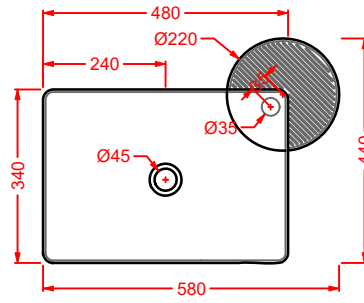

lavabo appoggio ovale  
 oval countertop washbasin

**CAL002 CARTESIO**

lavabo appoggio rettangolare  
 rectangular countertop washbasin

**CAL003 CARTESIO**

lavabo appoggio quadrato  
 squared countertop washbasin