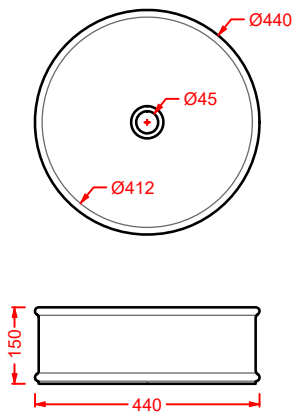

170

*Pop universal drain with integral  
overflow*

**ATL001 ATELIER**

lavabo tondo appoggio Ø44  
 round countertop washbasin Ø44

**ATL002 ATELIER**

lavabo ovale appoggio 60  
 oval countertop washbasin 60