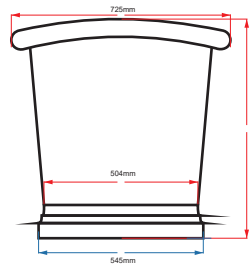

CUSTOMER SPECIFICATION SHEET - BATHS

SALES CODE: BAC035

DESCRIPTION: 1500 COPPER BOAT BATH- TIN

PRODUCT DIMENSIONS

Length (mm)	Width (mm)	Depth (mm)	Nett Wgt Kg
1500	700	700	44

PACKAGING DIMENSIONS

Length (mm)	Width (mm)	Depth (mm)	Gross Wgt Kg
1630	820	820	50.5

PACKAGING DATA

Box Colour	Brown		
Box Qty	1	Label Colour	White
Label Size	100 x 50	Label Qty	1

OUTER BOX DIMENSIONS (If Applicable)

Length (mm)	Width (mm)	Height (mm)	Gross Wgt Kg
Barcode			

PRODUCT DETAILS

Country of Origin	India
Fitting Instruction	No
Product Material	Copper/Tin
Volume (Ltr)	190
Leg Set Inc'	Legset Not Included
Drilled/Undrilled	Undrilled For Taps
Embossed	No
Anti-Slip	No

Certification	FSC	CE
Material Colour Ref	Copper	
Waste Inc'	Waste Not Included	
Includes Grips	No Grips Supplied	
No of Tapholes	None	