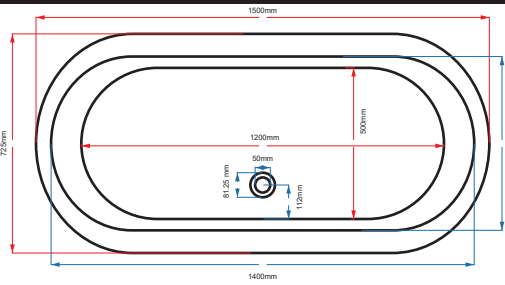

CUSTOMER SPECIFICATION SHEET - BATHS

SALES CODE: BAC035

DESCRIPTION: 1500 COPPER BOAT BATH- TIN

PRODUCT DIMENSIONS

Length (mm)	Width (mm)	Depth (mm)	Nett Wgt Kg
1500	700	700	44

PACKAGING DIMENSIONS

Length (mm)	Width (mm)	Depth (mm)	Gross Wgt Kg
1630	820	820	50.5

PACKAGING DATA

Box Colour	Brown		
Box Qty	1	Label Colour	White
Label Size	100 x 50	Label Qty	1

OUTER BOX DIMENSIONS (If Applicable)

Length (mm)	Width (mm)	Height (mm)	Gross Wgt Kg
Barcode			

PRODUCT DETAILS

Country of Origin	India
Fitting Instruction	No
Product Material	Copper/Tin
Volume (Ltr)	190
Leg Set Inc'	Legset Not Included
Drilled/Undrilled	Undrilled For Taps
Embossed	No
Anti-Slip	No

Certification	FSC	CE
Material Colour Ref	Copper	
Waste Inc'	Waste Not Included	
Includes Grips	No Grips Supplied	
No of Tapholes	None	