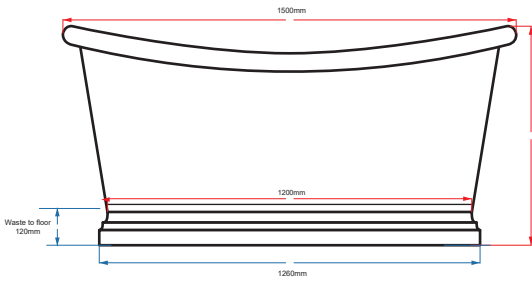

CUSTOMER SPECIFICATION SHEET - BATHS

SALES CODE: BAC035

DESCRIPTION: 1500 COPPER BOAT BATH- TIN

PRODUCT DIMENSIONS

Length (mm)	Width (mm)	Depth (mm)	Nett Wgt Kg
1500	700	700	44

PACKAGING DIMENSIONS

Length (mm)	Width (mm)	Depth (mm)	Gross Wgt Kg
1630	820	820	50.5

PACKAGING DATA

Box Colour	Brown		
Box Qty	1	Label Colour	White
Label Size	100 x 50	Label Qty	1

OUTER BOX DIMENSIONS (If Applicable)

Length (mm)	Width (mm)	Height (mm)	Gross Wgt Kg
Barcode			

PRODUCT DETAILS

Country of Origin	India
Fitting Instruction	No
Product Material	Copper/Tin
Volume (Ltr)	190
Leg Set Inc'	Legset Not Included
Drilled/Undrilled	Undrilled For Taps
Embossed	No
Anti-Slip	No

Certification	FSC	CE
Material Colour Ref	Copper	
Waste Inc'	Waste Not Included	
Includes Grips	No Grips Supplied	
No of Tapholes	None	