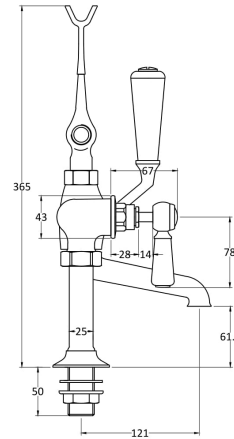

CUSTOMER DATA SHEET - BRASSWARE

SALES CODE: CTB120	DESCRIPTION: Victrion Lever Bath Shower Mixer - Deck Mounted
---------------------------	---

PRODUCT DIMENSIONS				
Height (mm)	Width (mm)	Depth (mm)	Length (mm)	Nett Wgt Kg
320	350	155		4.7

PACKAGING DIMENSIONS			
Height (mm)	Width (mm)	Depth (mm)	Gross Wgt Kg
150	232	330	4.9

PACKAGING DATA			
Box Colour	White Cardboard Box		
Box Qty	1	Label Colour	White Label
Label Size	100 X 50	Label Qty	1

OUTER BOX DIMENSIONS (If Applicable)				
Height (mm)	Width (mm)	Depth (mm)	Length (mm)	Gross Wgt Kg
330	520	360		
Barcode				

PRODUCT DETAILS			
Country of Origin			
Fitting Instruction	Yes		
Product Material	Brass		
Control Type	Manual		
Waste Included	Waste Not Included		
WRAS Approval	No	Approval No.	N/A
Operating Pressure (bar)	0.2		
Valve/Cartridge Type	1/4 Turn Ceramic Disc		

Colour/Finish	Chrome									
Mount Type	Deck									
Waste Type	Not Applicable									
Flow Rates (Litres Per Min)	0.1 bar	10.6	0.5 bar	28.6	1 bar	41.4	2bar	59	3 bar	72.8
Pipe Size	22 mm (3/4" Bsp)									
Pipe Centres	N/A									