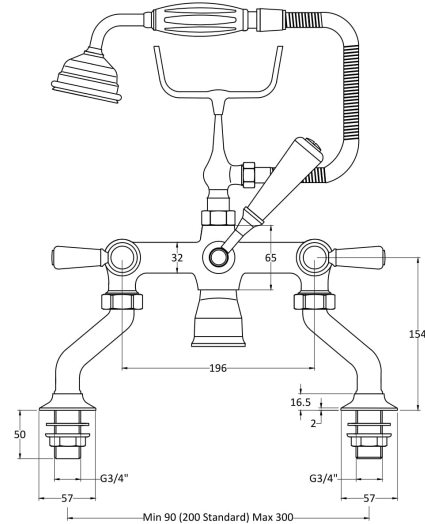

CUSTOMER DATA SHEET - BRASSWARE

SALES CODE: CTB120	DESCRIPTION: Victrion Lever Bath Shower Mixer - Deck Mounted
---------------------------	---

PRODUCT DIMENSIONS				
Height (mm)	Width (mm)	Depth (mm)	Length (mm)	Nett Wgt Kg
320	350	155		4.7

PACKAGING DIMENSIONS			
Height (mm)	Width (mm)	Depth (mm)	Gross Wgt Kg
150	232	330	4.9

PACKAGING DATA			
Box Colour	White Cardboard Box		
Box Qty	1	Label Colour	White Label
Label Size	100 X 50	Label Qty	1

OUTER BOX DIMENSIONS (If Applicable)				
Height (mm)	Width (mm)	Depth (mm)	Length (mm)	Gross Wgt Kg
330	520	360		
Barcode				

PRODUCT DETAILS			
Country of Origin			
Fitting Instruction	Yes		
Product Material	Brass		
Control Type	Manual		
Waste Included	Waste Not Included		
WRAS Approval	No	Approval No.	N/A
Operating Pressure (bar)	0.2		
Valve/Cartridge Type	1/4 Turn Ceramic Disc		

Colour/Finish	Chrome									
Mount Type	Deck									
Waste Type	Not Applicable									
Flow Rates (Litres Per Min)	0.1 bar	10.6	0.5 bar	28.6	1 bar	41.4	2bar	59	3 bar	72.8
Pipe Size	22 mm (3/4" Bsp)									
Pipe Centres	N/A									