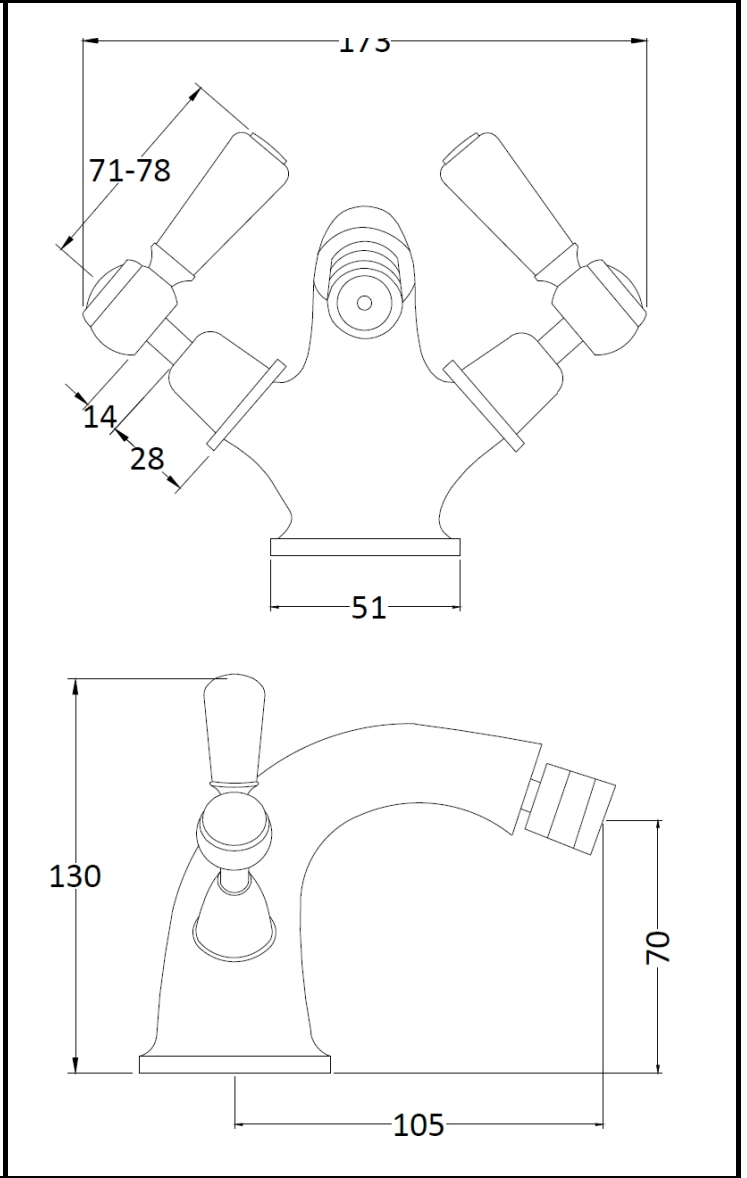

CODE: CTA035

DESCRIPTION: Victrion Bidet Mixer/Lever/Dome Collar

CATEGORY: Taps

PRODUCT DIMENSIONS				
Height (mm)	Width (mm)	Depth (mm)	Length (mm)	Nett Wgt Kg
95	50	135		1.5

PACKAGING DIMENSIONS				
Height (mm)	Width (mm)	Depth (mm)	Gross Wgt Kg	
190	190	150	1.6	

PACKAGING DATA			
Box Colour	White Cardboard Box		
Box Qty	1	Label Colour	White Label
Label Size	100 X 50	Label Qty	2

OUTER BOX DIMENSIONS (If Applicable)				
Height (mm)	Width (mm)	Depth (mm)	Length (mm)	Gross Wgt Kg
Barcode				

PRODUCT DETAILS			
Country of Origin	United Kingdom		
Fitting Instruction	No		
Product Material	Brass		
Control Type	Manual		
Waste Included	Waste Included		
WRAS Approval	No	Approval No.	N/A
Operating Pressure (bar)	0.1		
Valve/Cartridge Type	Screw Down		

Colour/Finish	Chrome		
Mount Type	Deck		
Waste Type	Pop-Up		
Flow Rates (L/min)	0.1	5	0.5
	1	24	2
	33	3	38
Pipe Size	15 mm (1/2" Bsp)		
Pipe Centres	N/A		