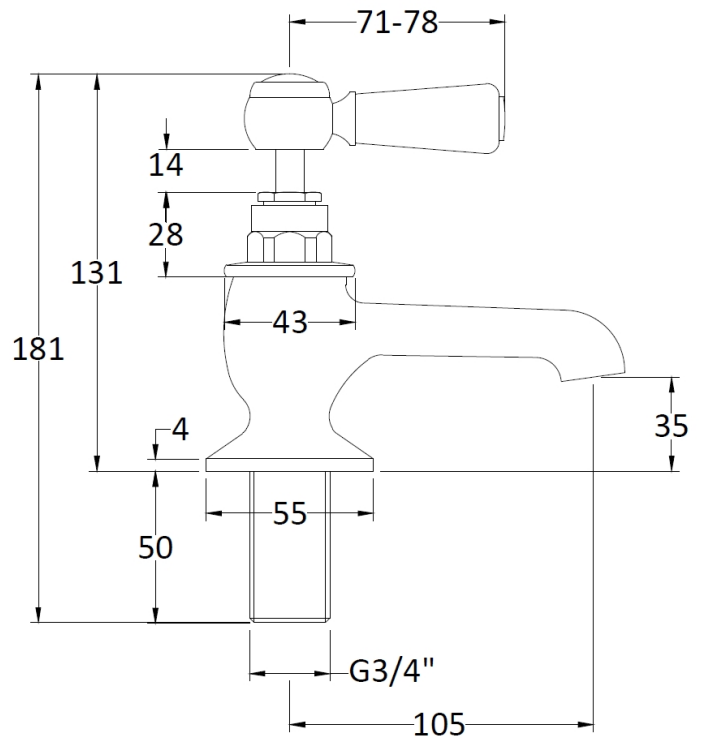

CUSTOMER SPECIFICATION SHEET - BRASSWARE

SALES CODE: CTB110

DESCRIPTION: Victrion Lever Bath Pillar Taps

PRODUCT DIMENSIONS

Height (mm)	Width (mm)	Depth (mm)	Length (mm)	Nett Wgt Kg
141	66	138		1.7

PACKAGING DIMENSIONS

Height (mm)	Width (mm)	Depth (mm)	Gross Wgt Kg
55	160	260	1.9

PACKAGING DATA

Box Colour	White Cardboard Box		
Box Qty	1	Label Colour	White Label
Label Size	100 X 50	Label Qty	1

OUTER BOX DIMENSIONS (If Applicable)

Height (mm)	Width (mm)	Depth (mm)	Length (mm)	Gross Wgt Kg
Barcode				

PRODUCT DETAILS

Country of Origin	United Kingdom		
Fitting Instruction	Yes		
Product Material	Brass		
Control Type	Manual		
Waste Included	Waste Not Included		
WRAS Approval	No	Approval No.	N/A
Operating Pressure (bar)	0.1		
Valve/Cartridge Type	1/4 Turn Ceramic Disc		

Colour/Finish	Chrome									
Mount Type	Deck									
Waste Type	Not Applicable									
Flow Rates (Litres Per Min)	0.1 bar	8.4	0.5 bar	21.3	1 bar	30.7	2 bar	43.7	3 bar	46.8
Pipe Size	22 mm (3/4" Bsp)									
Pipe Centres	N/A									