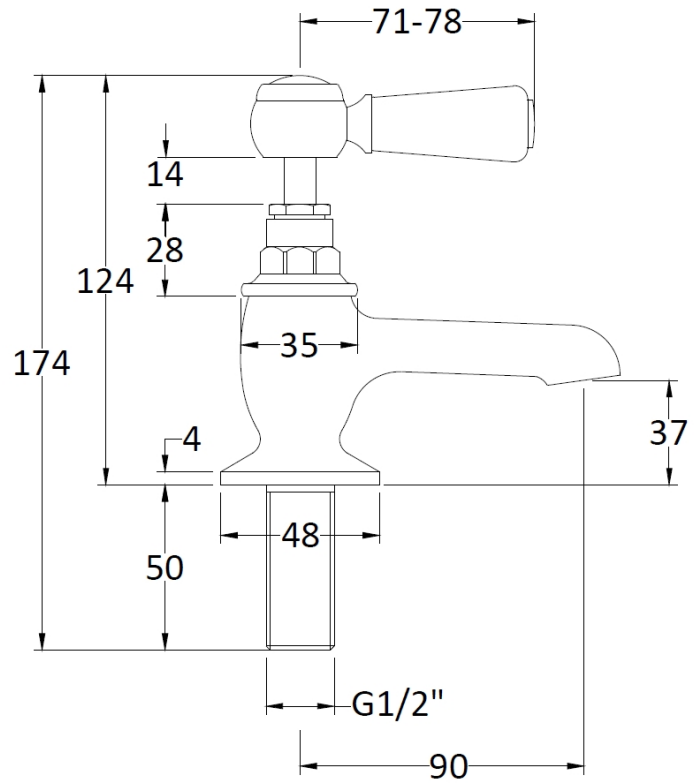

## CUSTOMER SPECIFICATION SHEET - BRASSWARE

SALES CODE: CTB105

DESCRIPTION: Victrion Lever Basin Pillar Taps

### PRODUCT DIMENSIONS

Height (mm)	Width (mm)	Depth (mm)	Length (mm)	Nett Wgt Kg
122	66	119		1.2

### PACKAGING DIMENSIONS

Height (mm)	Width (mm)	Depth (mm)	Gross Wgt Kg
55	160	260	1.4

Colour/Finish	Chrome									
Mount Type	Deck									
Waste Type	Not Applicable									
Flow Rates (Litres Per Min)	0.1 bar	4.3	0.5 bar	11	1 bar	15.8	2 bar	22.5	3 bar	27.5
Pipe Size	15 mm (1/2" Bsp)									
Pipe Centres	N/A									