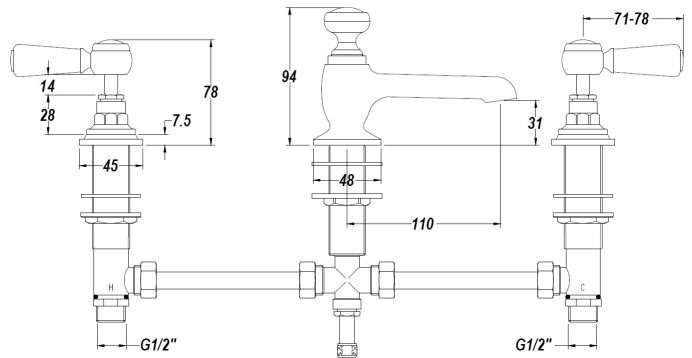

CUSTOMER SPECIFICATION SHEET - BRASSWARE

SALES CODE: CTB125

DESCRIPTION: Victrion Lever 3 Hole Basin Mixer

PRODUCT DIMENSIONS

Height (mm)	Width (mm)	Depth (mm)	Length (mm)	Nett Wgt Kg
94	246	140		2.8

PACKAGING DIMENSIONS

Height (mm)	Width (mm)	Depth (mm)	Gross Wgt Kg
75	150	430	3

PACKAGING DATA

Box Colour	White Cardboard Box		
Box Qty	1	Label Colour	White Label
Label Size	100 X 50	Label Qty	1

OUTER BOX DIMENSIONS (If Applicable)

Height (mm)	Width (mm)	Depth (mm)	Length (mm)	Gross Wgt Kg
Barcode				

PRODUCT DETAILS

Country of Origin	United Kingdom		
Fitting Instruction	Yes		
Product Material	Brass		
Control Type	Manual		
Waste Included	Waste Included		
WRAS Approval	No	Approval No.	N/A
Operating Pressure (bar)	0.1		
Valve/Cartridge Type	1/4 Turn Ceramic Disc		

Colour/Finish	Chrome									
Mount Type	Deck									
Waste Type	Pop-Up									
Flow Rates (Litres Per Min)	0.1 bar	5.6	0.5 bar	14	1 bar	20.2	2bar	29	3 bar	35.4
Pipe Size	15 mm (1/2" Bsp)									
Pipe Centres	N/A									