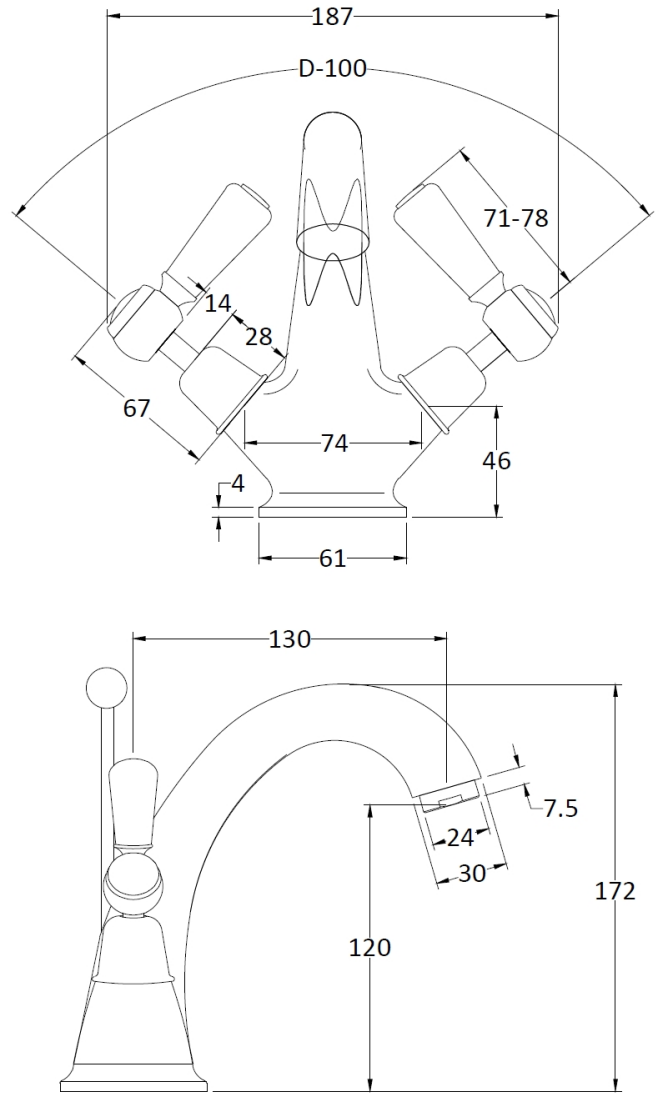

### PRODUCT DIMENSIONS

Height (mm)	Width (mm)	Depth (mm)	Length (mm)	Nett Wgt Kg
176	214	158		2.2

### PACKAGING DIMENSIONS

Height (mm)	Width (mm)	Depth (mm)	Gross Wgt Kg
125	220	390	2.4

### OUTER BOX DIMENSIONS (If Applicable)

Height (mm)	Width (mm)	Depth (mm)	Length (mm)	Gross Wgt Kg
Barcode				

Colour/Finish	Chrome									
Mount Type	Deck									
Waste Type	Pop-Up									
Flow Rates (Litres Per Min)	0.1 bar	6.4	0.5 bar	16.2	1 bar	23.4	2 bar	33.5	3 bar	41
Pipe Size	15 mm (1/2" Bsp)									
Pipe Centres	N/A									