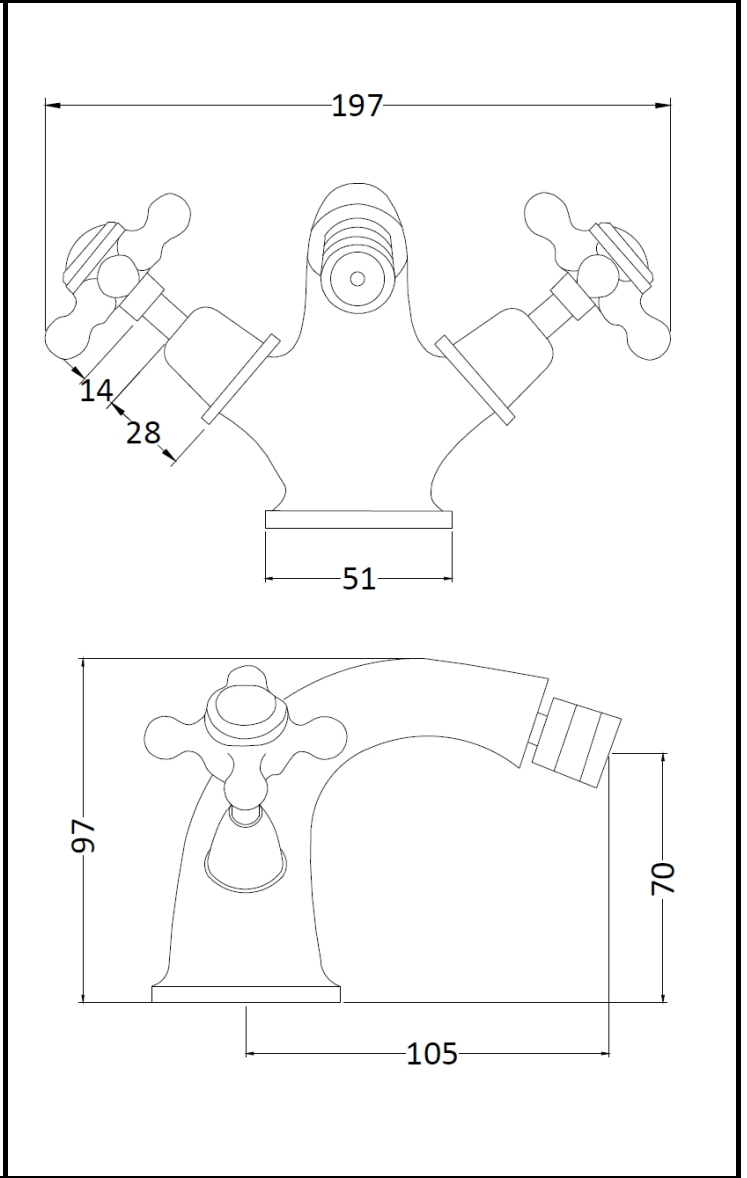

CODE: CTB035

DESCRIPTION: Victrion Bidet Mixer/Xhead/Dome Collar

CATEGORY: Taps

PRODUCT DIMENSIONS				
Height (mm)	Width (mm)	Depth (mm)	Length (mm)	Nett Wgt Kg
95	50	135		1.5

PACKAGING DIMENSIONS			
Height (mm)	Width (mm)	Depth (mm)	Gross Wgt Kg
190	190	150	1.6

PACKAGING DATA			
Box Colour	White Cardboard Box		
Box Qty	1	Label Colour	White Label
Label Size	100 X 50	Label Qty	2

OUTER BOX DIMENSIONS (If Applicable)				
Height (mm)	Width (mm)	Depth (mm)	Length (mm)	Gross Wgt Kg
Barcode				

PRODUCT DETAILS	
Country of Origin	United Kingdom
Fitting Instruction	No
Product Material	Brass
Control Type	Manual
Waste Included	Waste Included
WRAS Approval	No
Approval No.	N/A
Operating Pressure (bar)	0.1
Valve/Cartridge Type	Screw Down

Colour/Finish	Chrome
Mount Type	Deck
Waste Type	Pop-Up
Flow Rates (L/min)	0.1 5 0.5 1 24 2 33 3 38
Pipe Size	15 mm (1/2" Bsp)
Pipe Centres	N/A